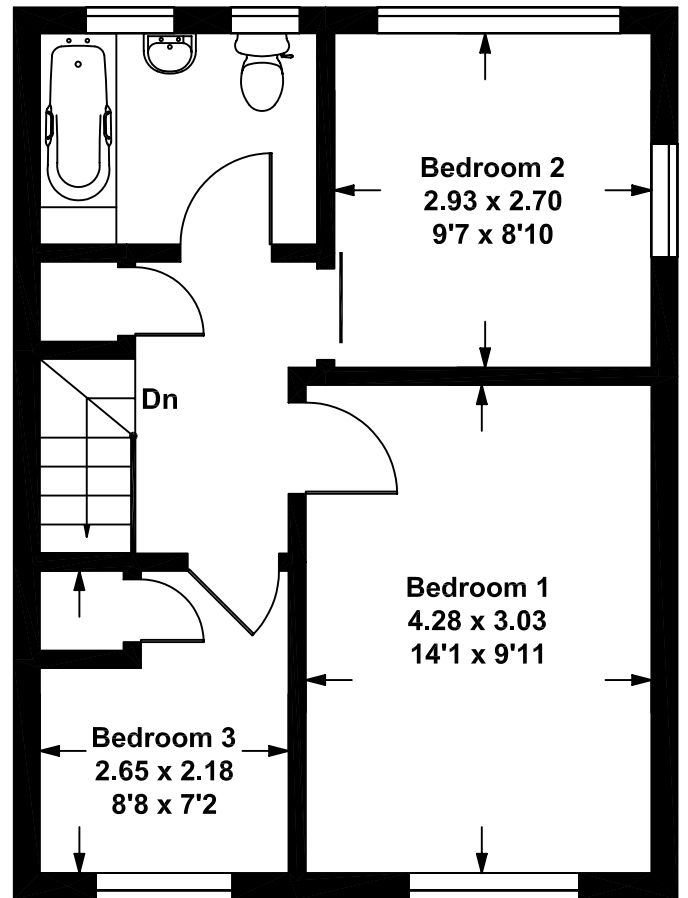

New Road, Princes Risborough, Buckinghamshire, HP27 0JE

Approx. Gross Internal Area

83 Sq m - 893 Sq ft

Ground Floor

First Floor

This floor plan is not to scale. It is for guidance only and accuracy is not guaranteed.