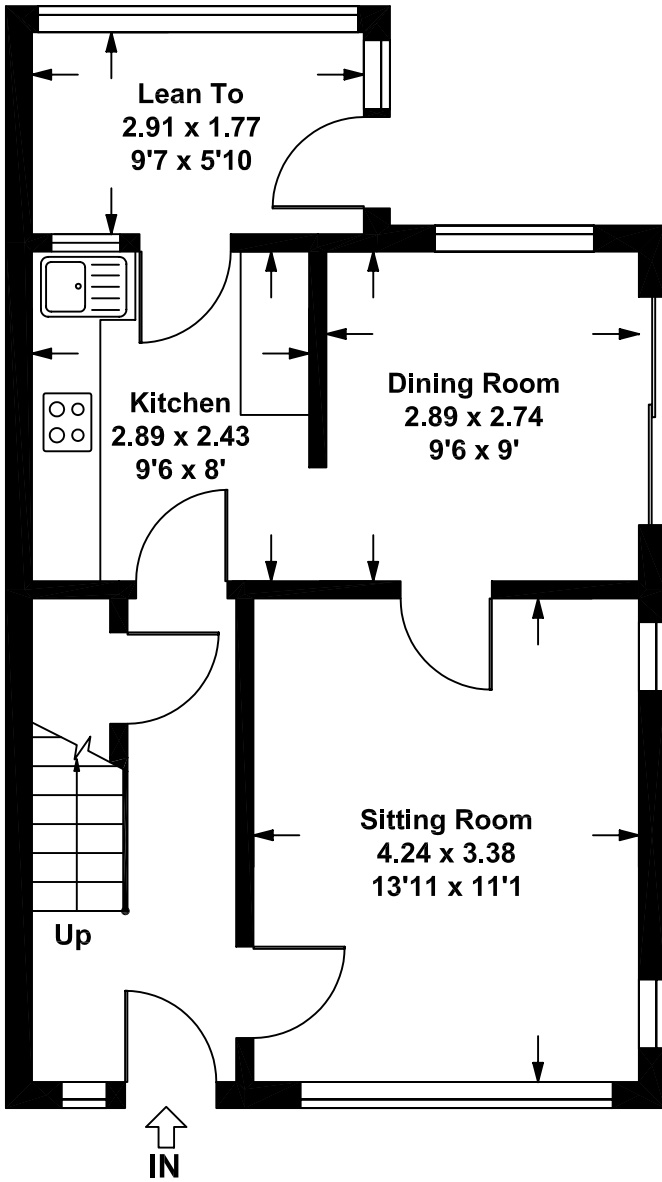

New Road, Princes Risborough, Buckinghamshire, HP27 0JE

Approx. Gross Internal Area

83 Sq m - 893 Sq ft

Ground Floor

First Floor

This floor plan is not to scale. It is for guidance only and accuracy is not guaranteed.