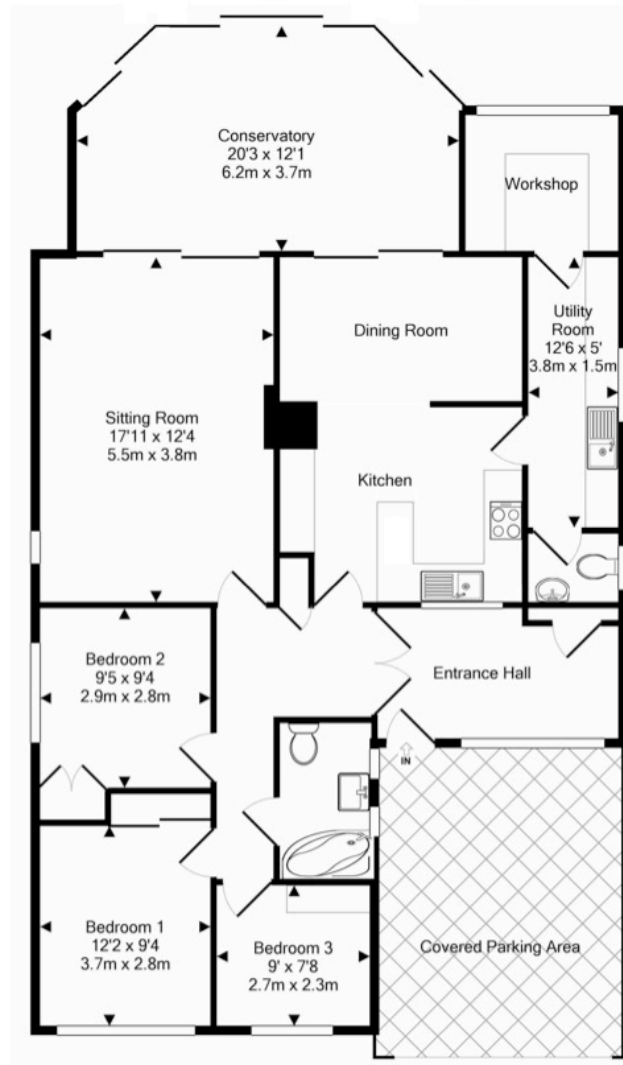

Walnut Tree Lane, Longwick, Princes Risborough, Buckinghamshire, HP27 9SJ

Approx. Gross Internal Area

118 Sq m – 1271 Sq ft

This floorplan is not to scale. It is for guidance only
And accuracy is not guaranteed