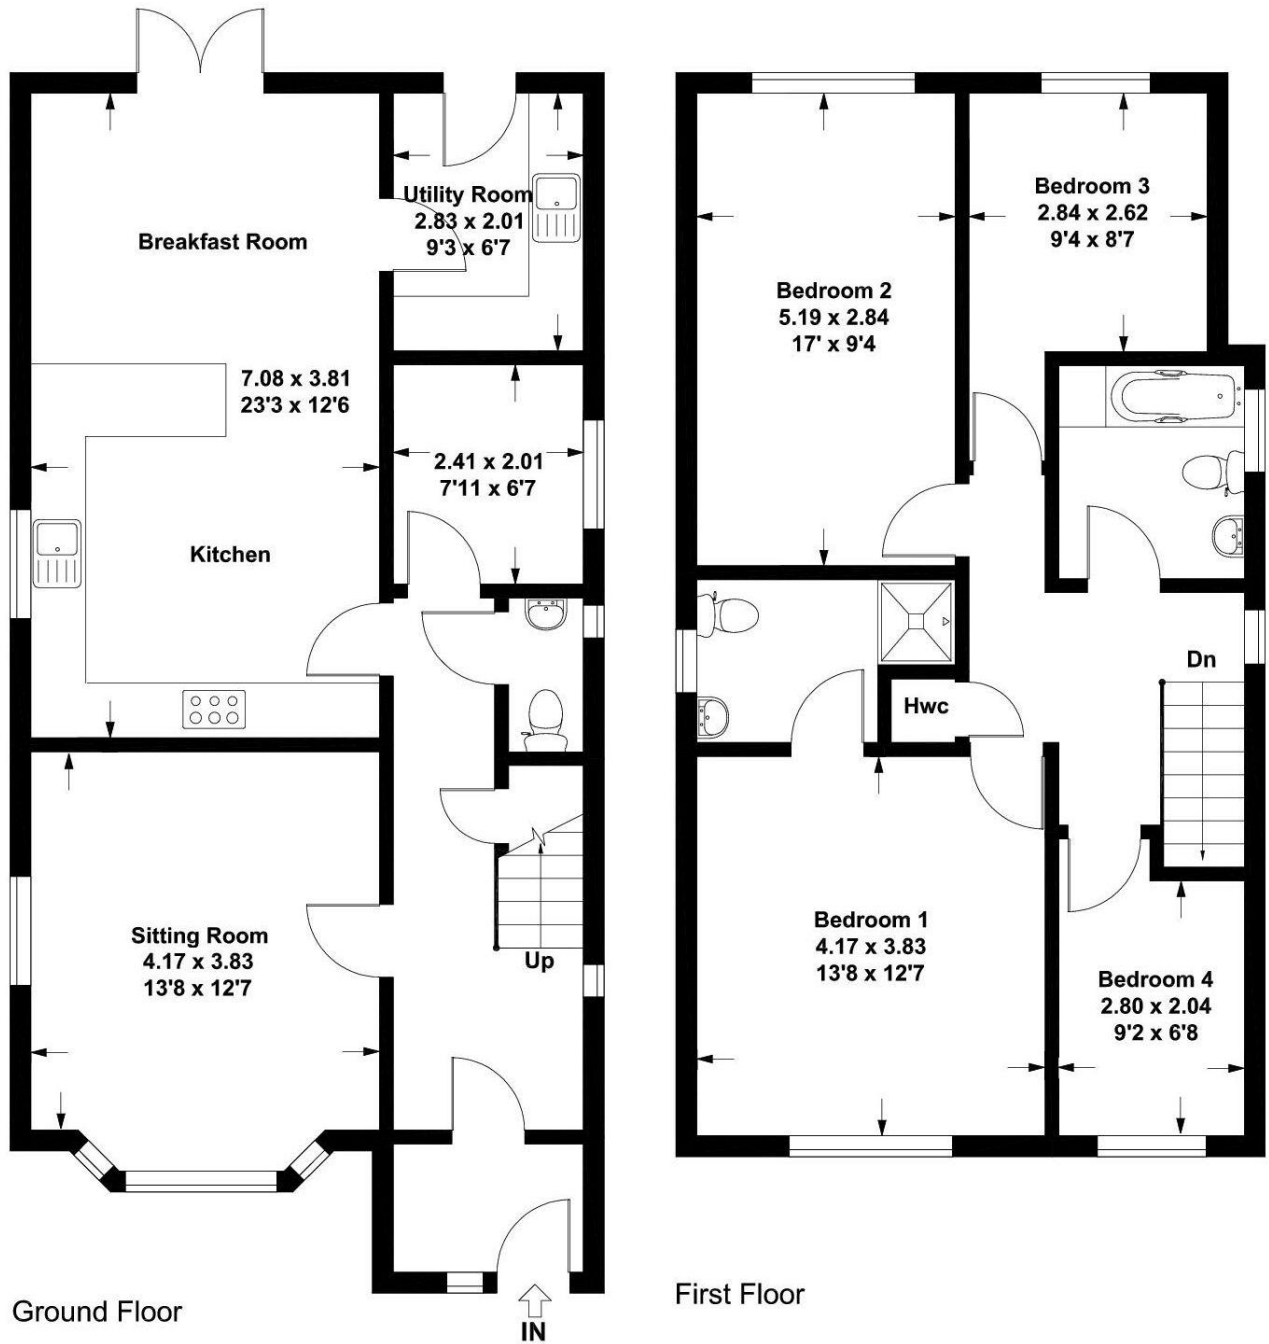

**Westlands Road, Lacey Green, Princes Riseborough, Buckinghamshire, HP27 0QP**

Approx. Gross Internal Area

141 Sq m - 1518 Sq ft

This floor plan is not to scale. It is for guidance only and accuracy is not guaranteed.