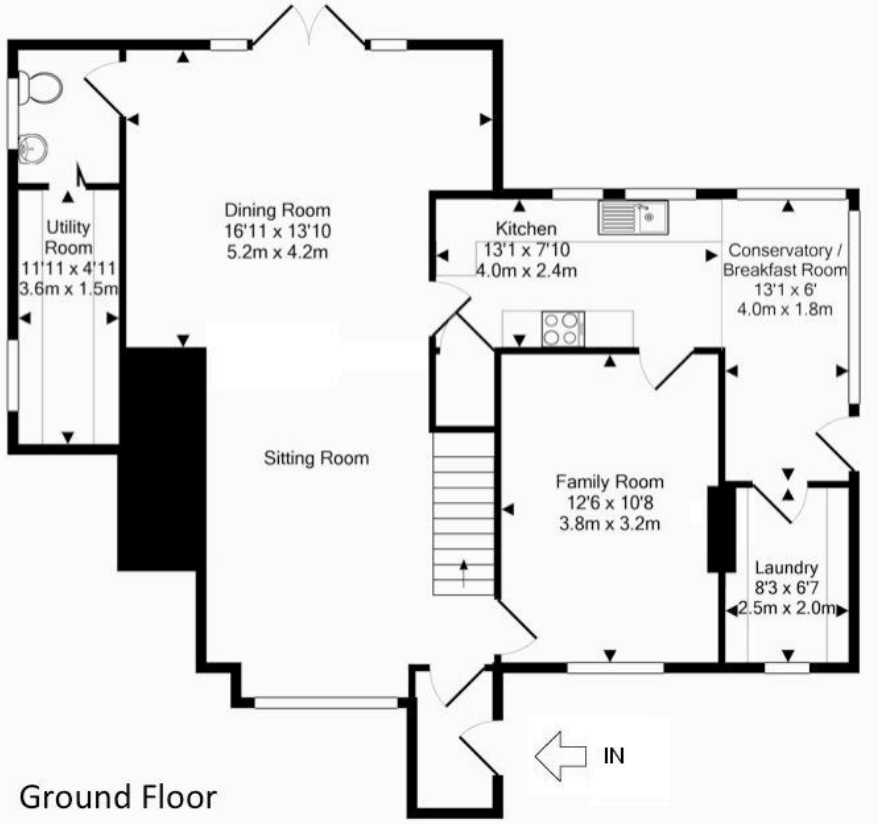

Chestnut Way, Longwick, Princes Risborough, Buckinghamshire, HP27 9SD

Approx. Gross Internal Area
185 Sq m – 1994 Sq ft

This floorplan is not to scale. It is for guidance only and accuracy is not guaranteed