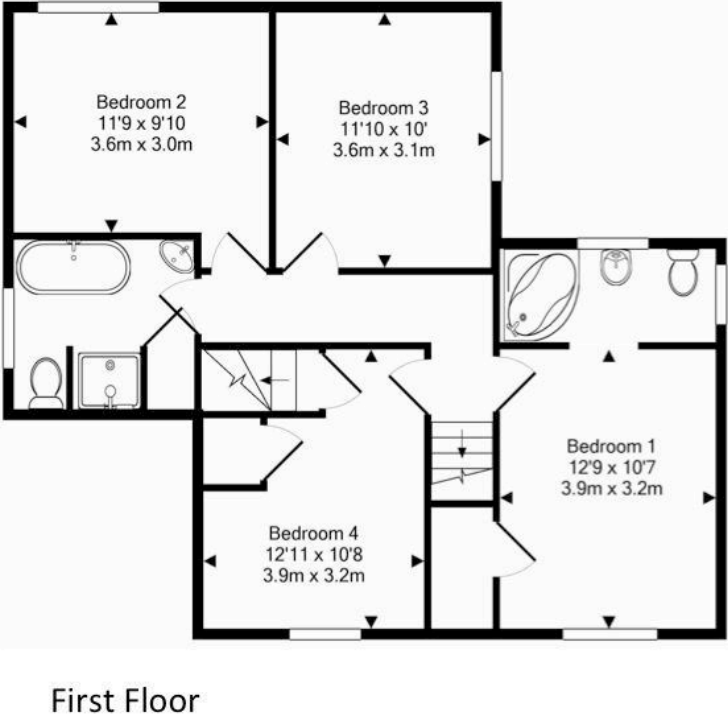

Chestnut Way, Longwick, Princes Risborough, Buckinghamshire, HP27 9SD

Approx. Gross Internal Area
185 Sq m – 1994 Sq ft

This floorplan is not to scale. It is for guidance only and accuracy is not guaranteed