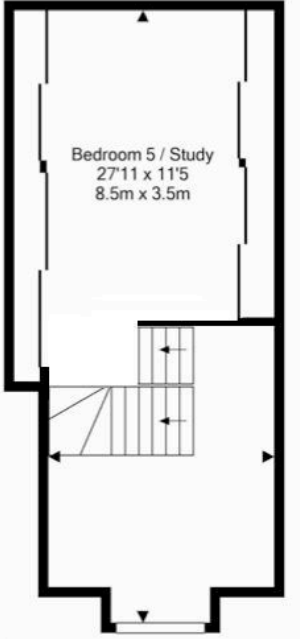

Chestnut Way, Longwick, Princes Risborough, Buckinghamshire, HP27 9SD

Approx. Gross Internal Area
185 Sq m – 1994 Sq ft

This floorplan is not to scale. It is for guidance only and accuracy is not guaranteed