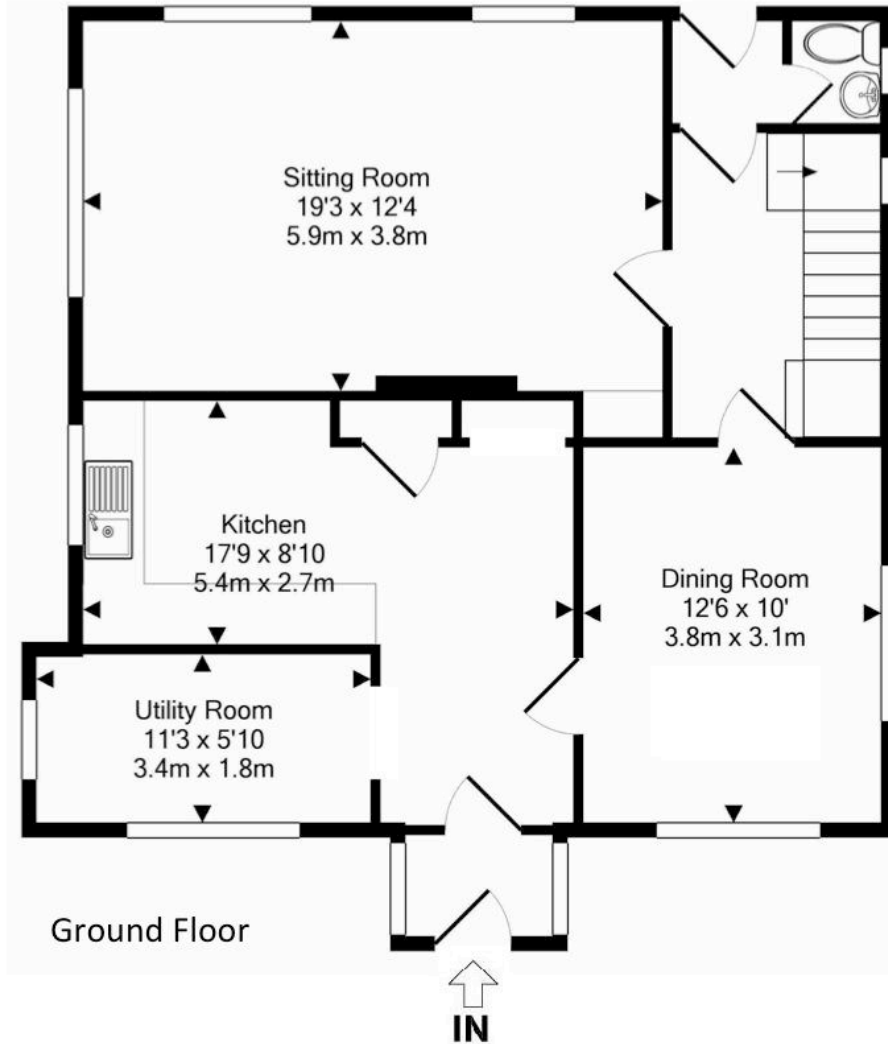

# Askett, Princes Risborough, Buckinghamshire, HP27 9LT

Approx. Gross Internal Area

108 Sq m – 1160 Sq ft

This floorplan is not to scale. It is for guidance only and accuracy is not guaranteed