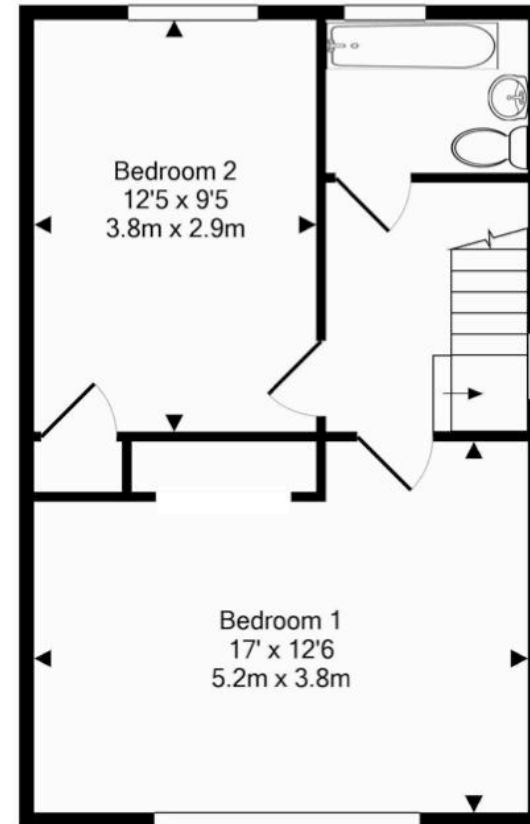

# Askett, Princes Risborough, Buckinghamshire, HP27 9LT

Approx. Gross Internal Area

108 Sq m – 1160 Sq ft

This floorplan is not to scale. It is for guidance only and accuracy is not guaranteed