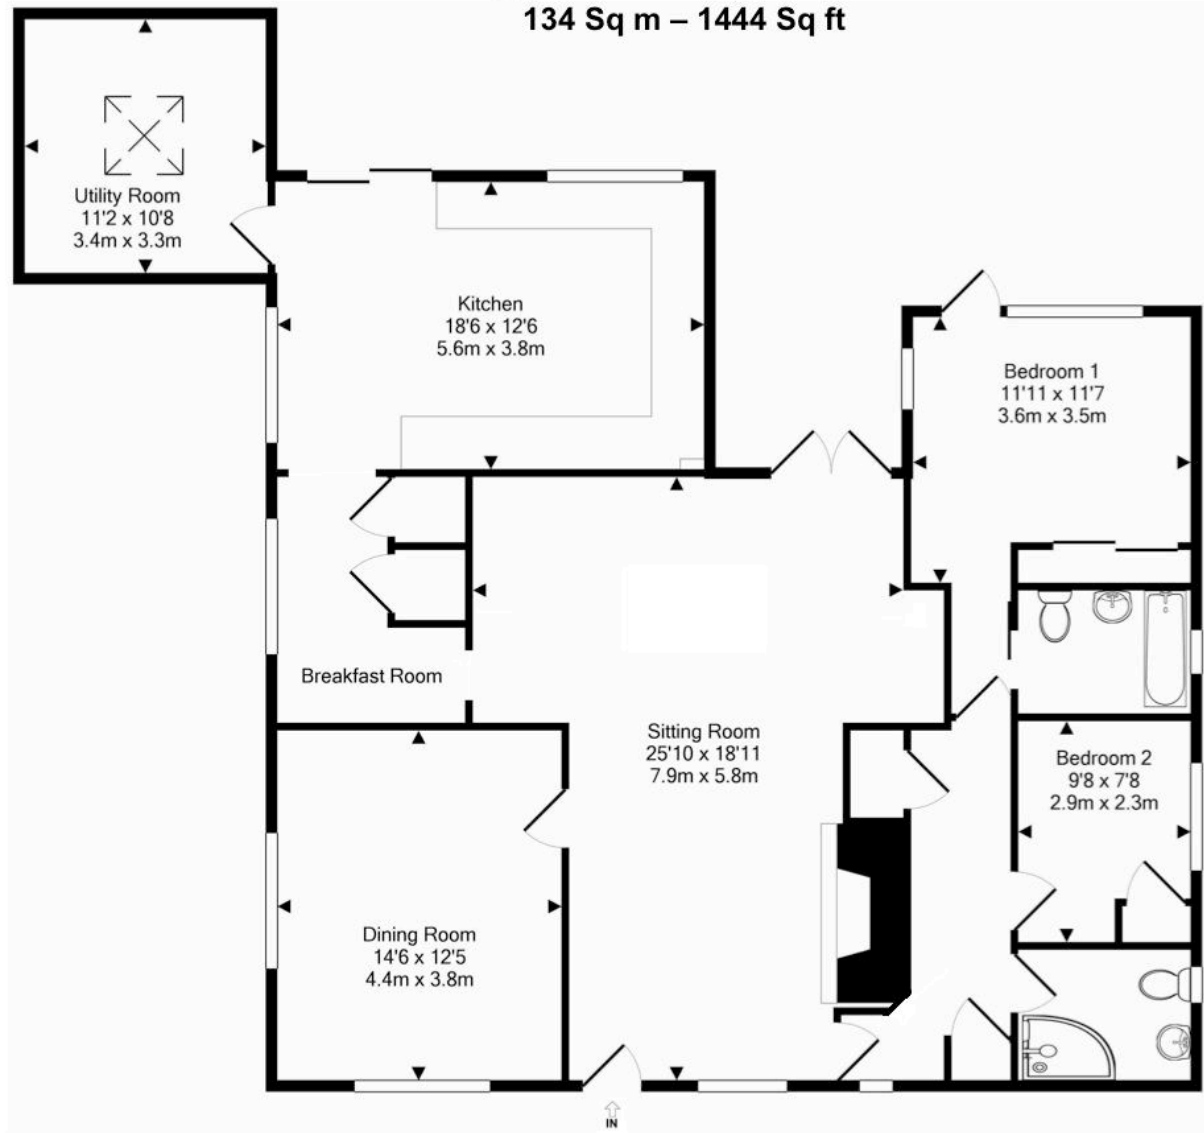

Lower Icknield Way, Great Kimble, Aylesbury, Buckinghamshire, HP17 9TX

Approx. Gross Internal Area

134 Sq m – 1444 Sq ft

This floorplan is not to scale. It is for guidance only and accuracy is not guaranteed