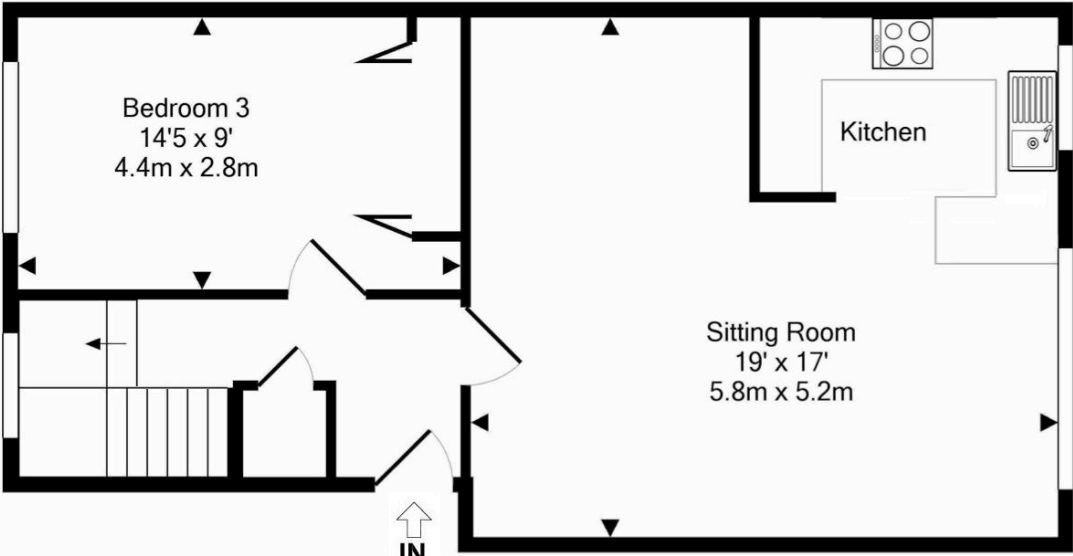

8 Milton Gardens, Princes Risborough, Buckinghamshire, HP27 9DD

Approx. Gross Internal Area

85 sq m – 920 sq ft

Lower Floor

Upper Floor

This floorplan is not to scale. It is for guidance only and accuracy is not guaranteed