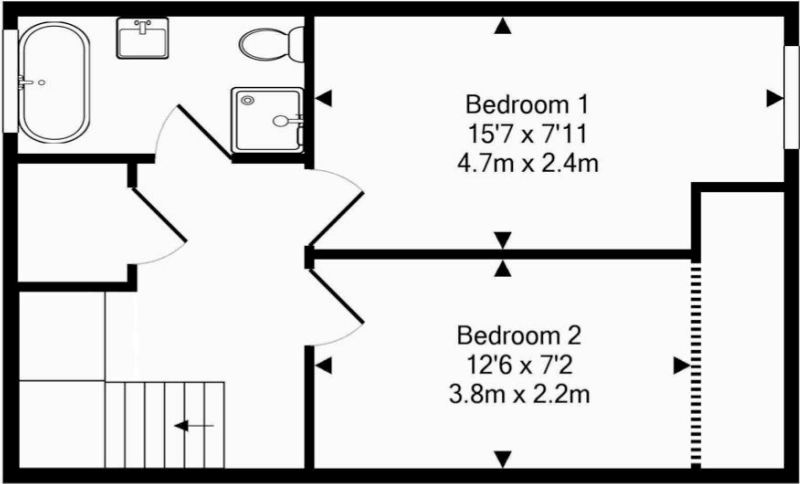

8 Milton Gardens, Princes Risborough, Buckinghamshire, HP27 9DD

Approx. Gross Internal Area

85 sq m – 920 sq ft

Lower Floor

Upper Floor

This floorplan is not to scale. It is for guidance only and accuracy is not guaranteed