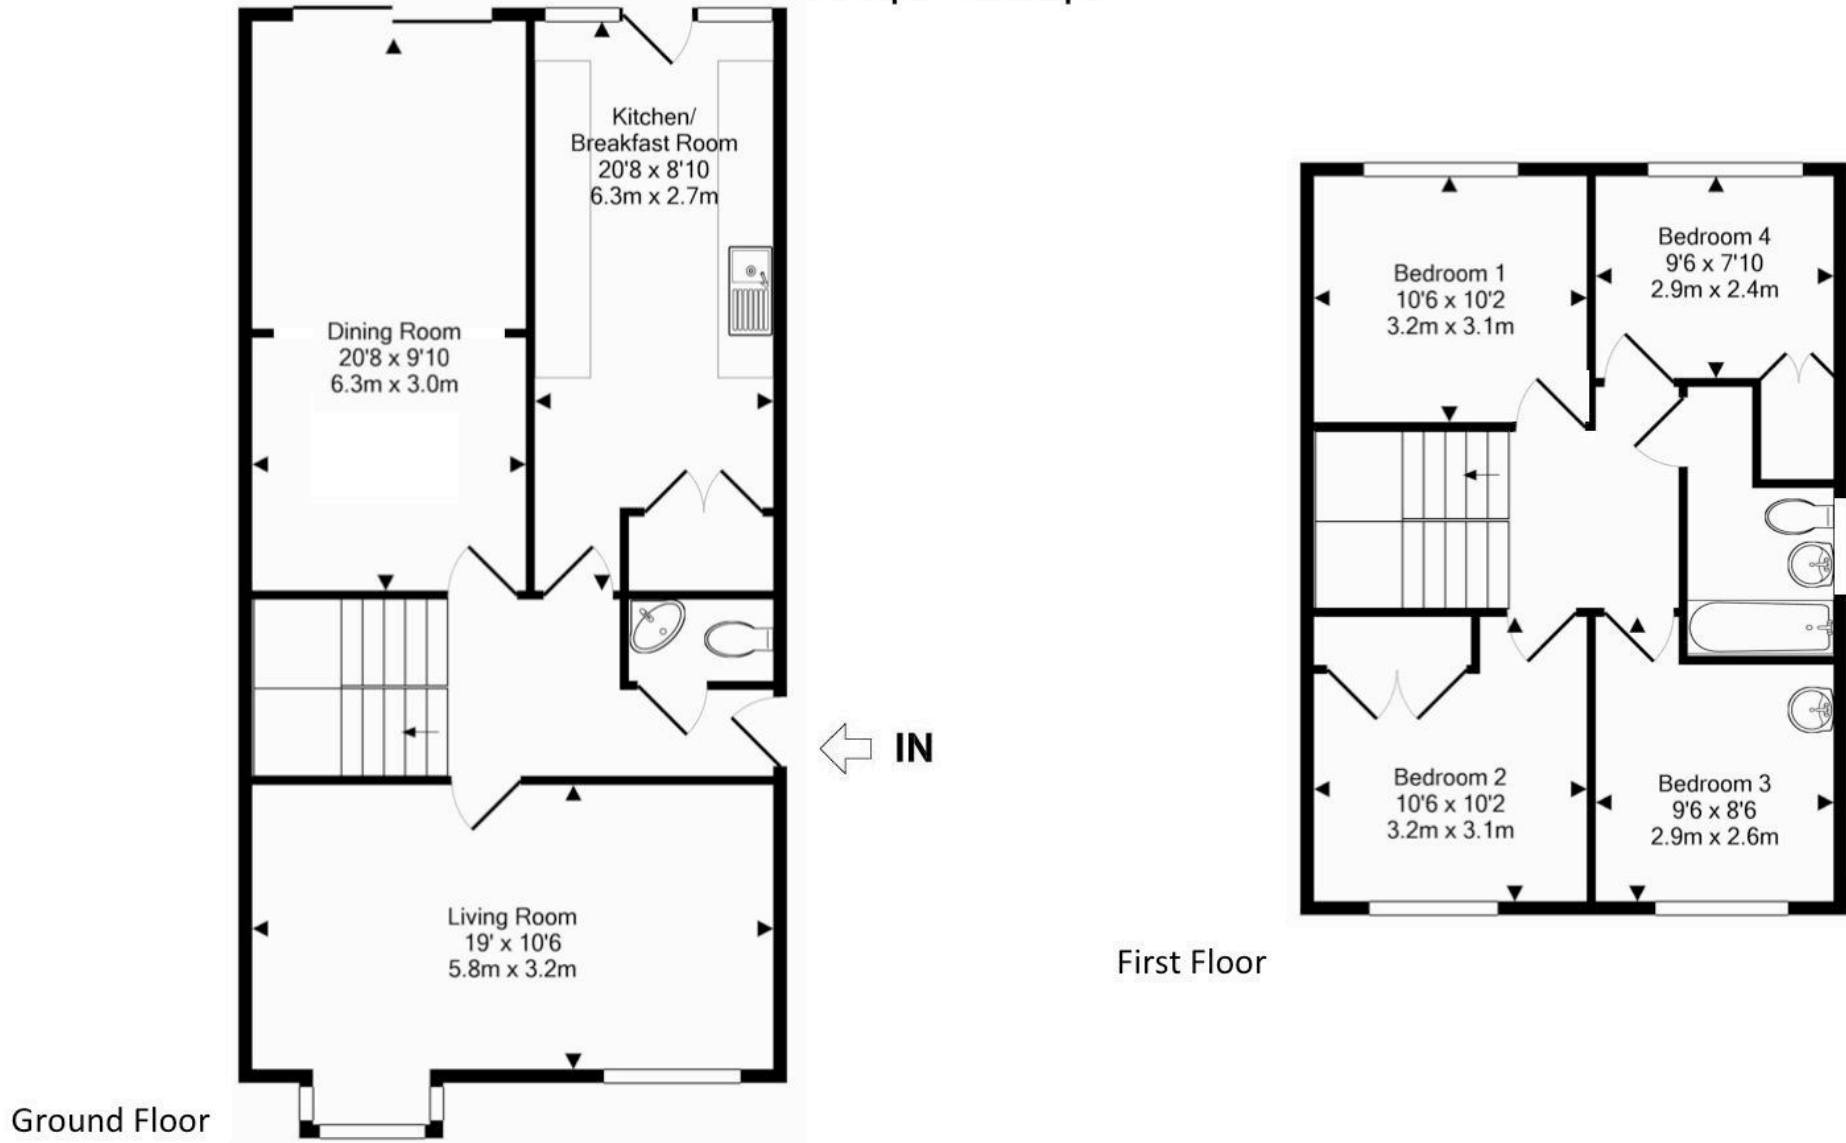

# Orchard Close, Oakley, Aylesbury, Buckinghamshire, HP18 9QR

Approx. Gross Internal Area

89 Sq m – 958 Sq ft

This floorplan is not to scale. It is for guidance only  
And accuracy is not guaranteed