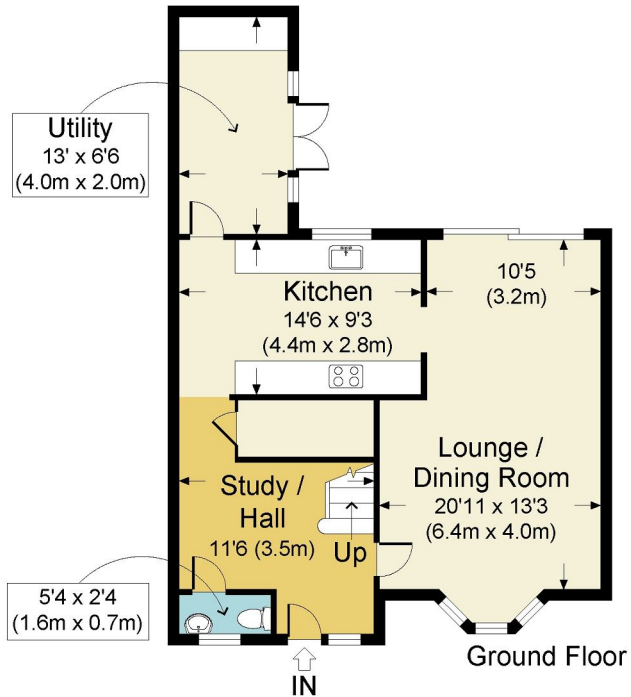

First Floor

SPRING LANE, HP1 3QZ

APPROX. GROSS INTERNAL FLOOR AREA 1473 SQ FT / 137 SQ M.

DAVDBOX2081-FC: THIS IMAGE IS ILLUSTRATIVE ONLY - NOT TO SCALE. COPYRIGHT: THE IMAGE TAILOR LTD. 2011.