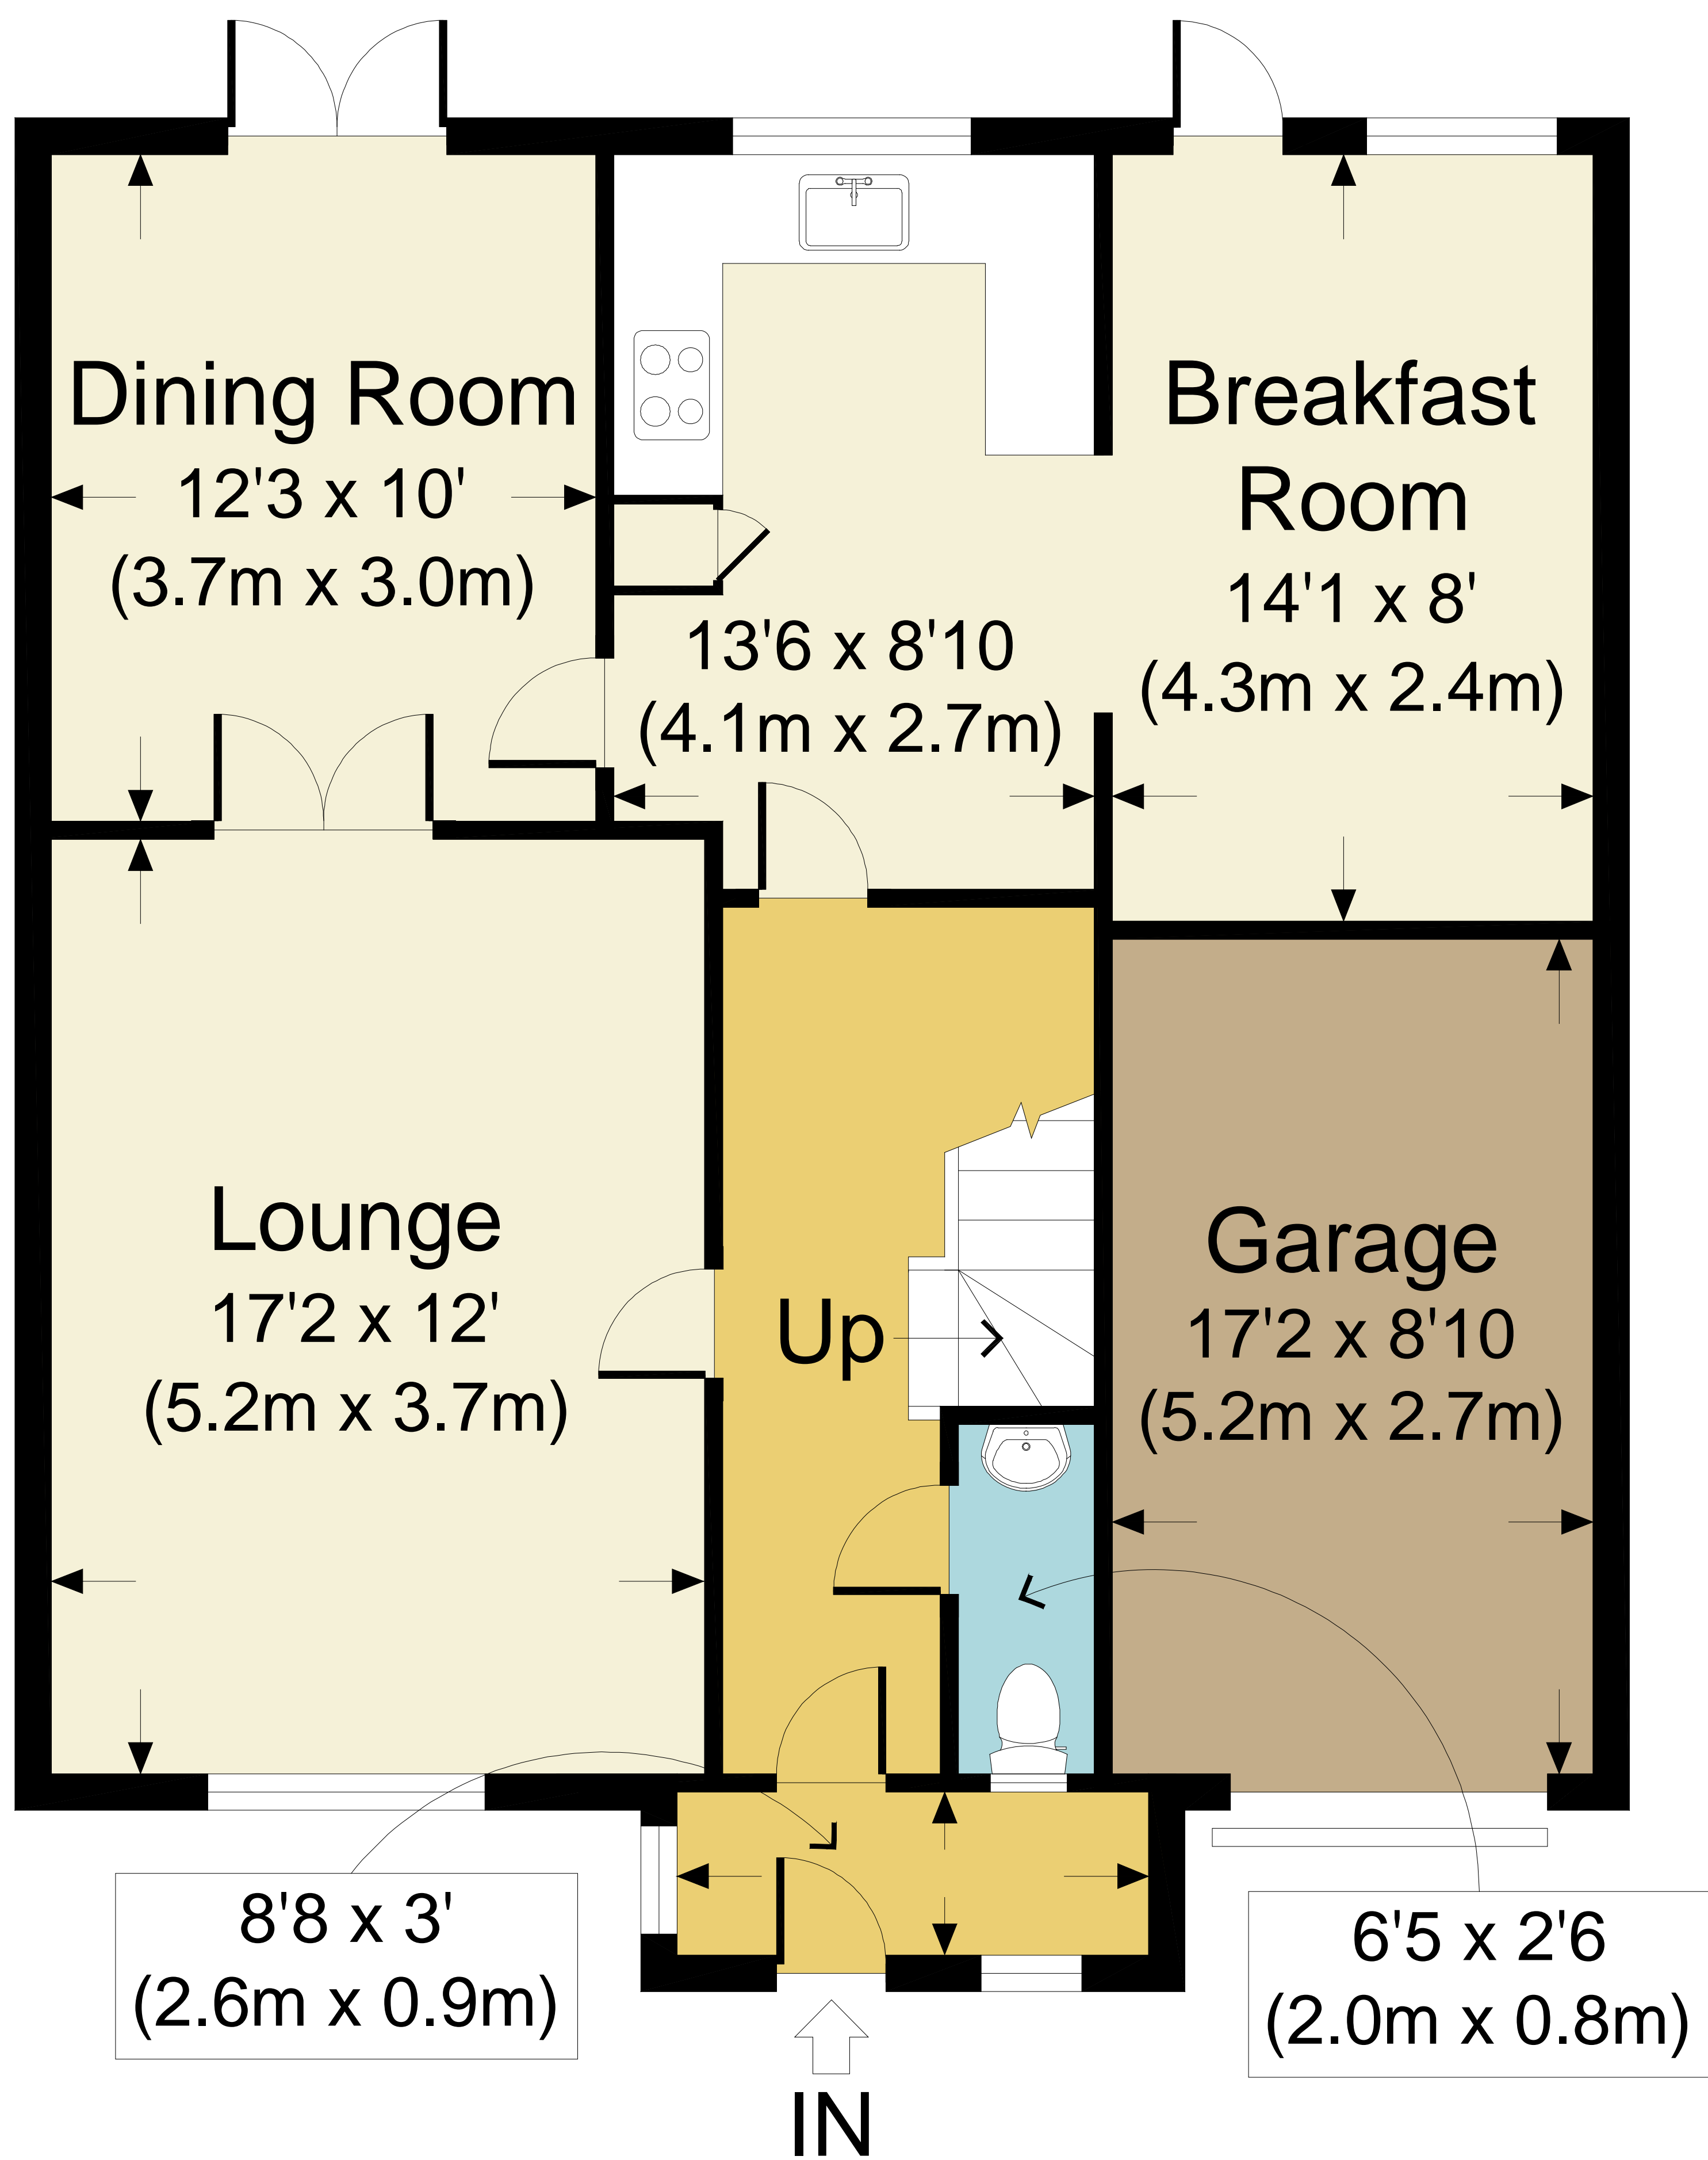

First Floor

Ground Floor

WHITMORES WOOD, HP2 4RJ

APPROX. GROSS INTERNAL FLOOR AREA 1450 SQ FT / 135 SQ M. INC. GARAGE

DAVDBOX2141-FC: THIS IMAGE IS ILLUSTRATIVE ONLY - NOT TO SCALE: COPYRIGHT: THE IMAGE TAILOR LTD. 2011.