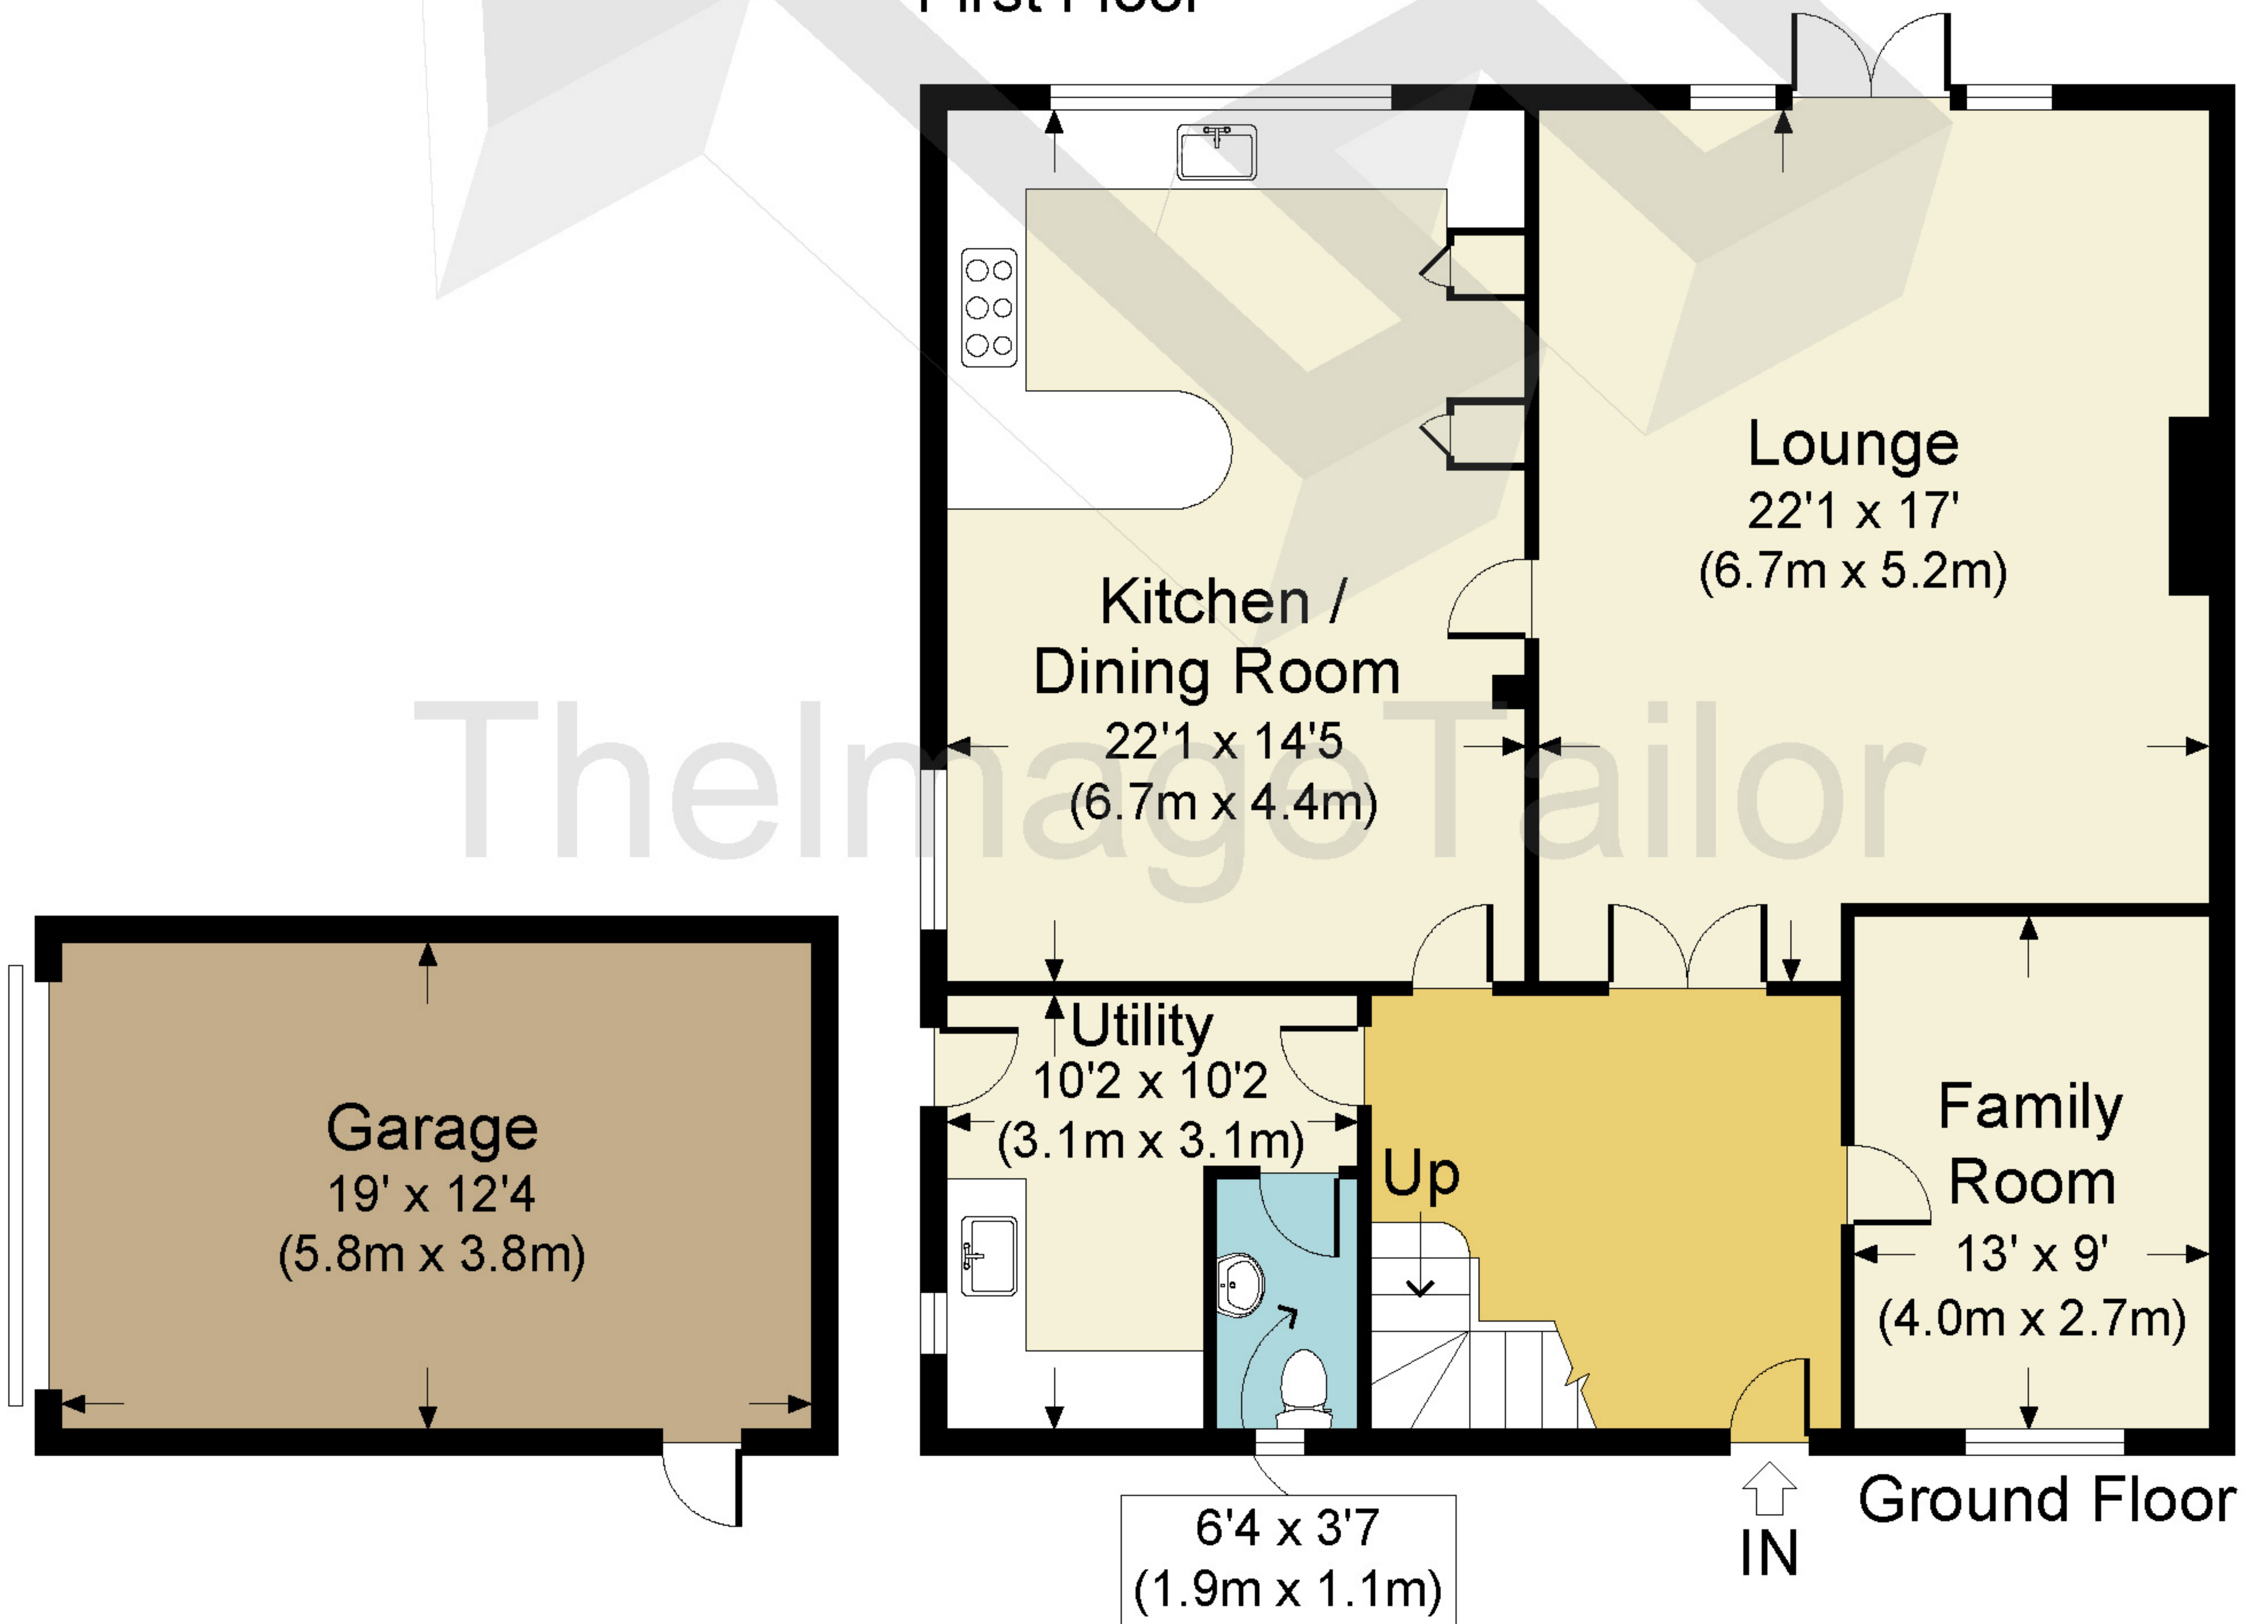

First Floor

Ground Floor

NETTLECROFT, HP1

APPROX. GROSS INTERNAL FLOOR AREA 2346 SQ FT / 218 SQ M. INC. GARAGE

DAVDBOX2298-FC: THIS IMAGE IS ILLUSTRATIVE ONLY - NOT TO SCALE: COPYRIGHT: THE IMAGE TAILOR LTD. 2011.