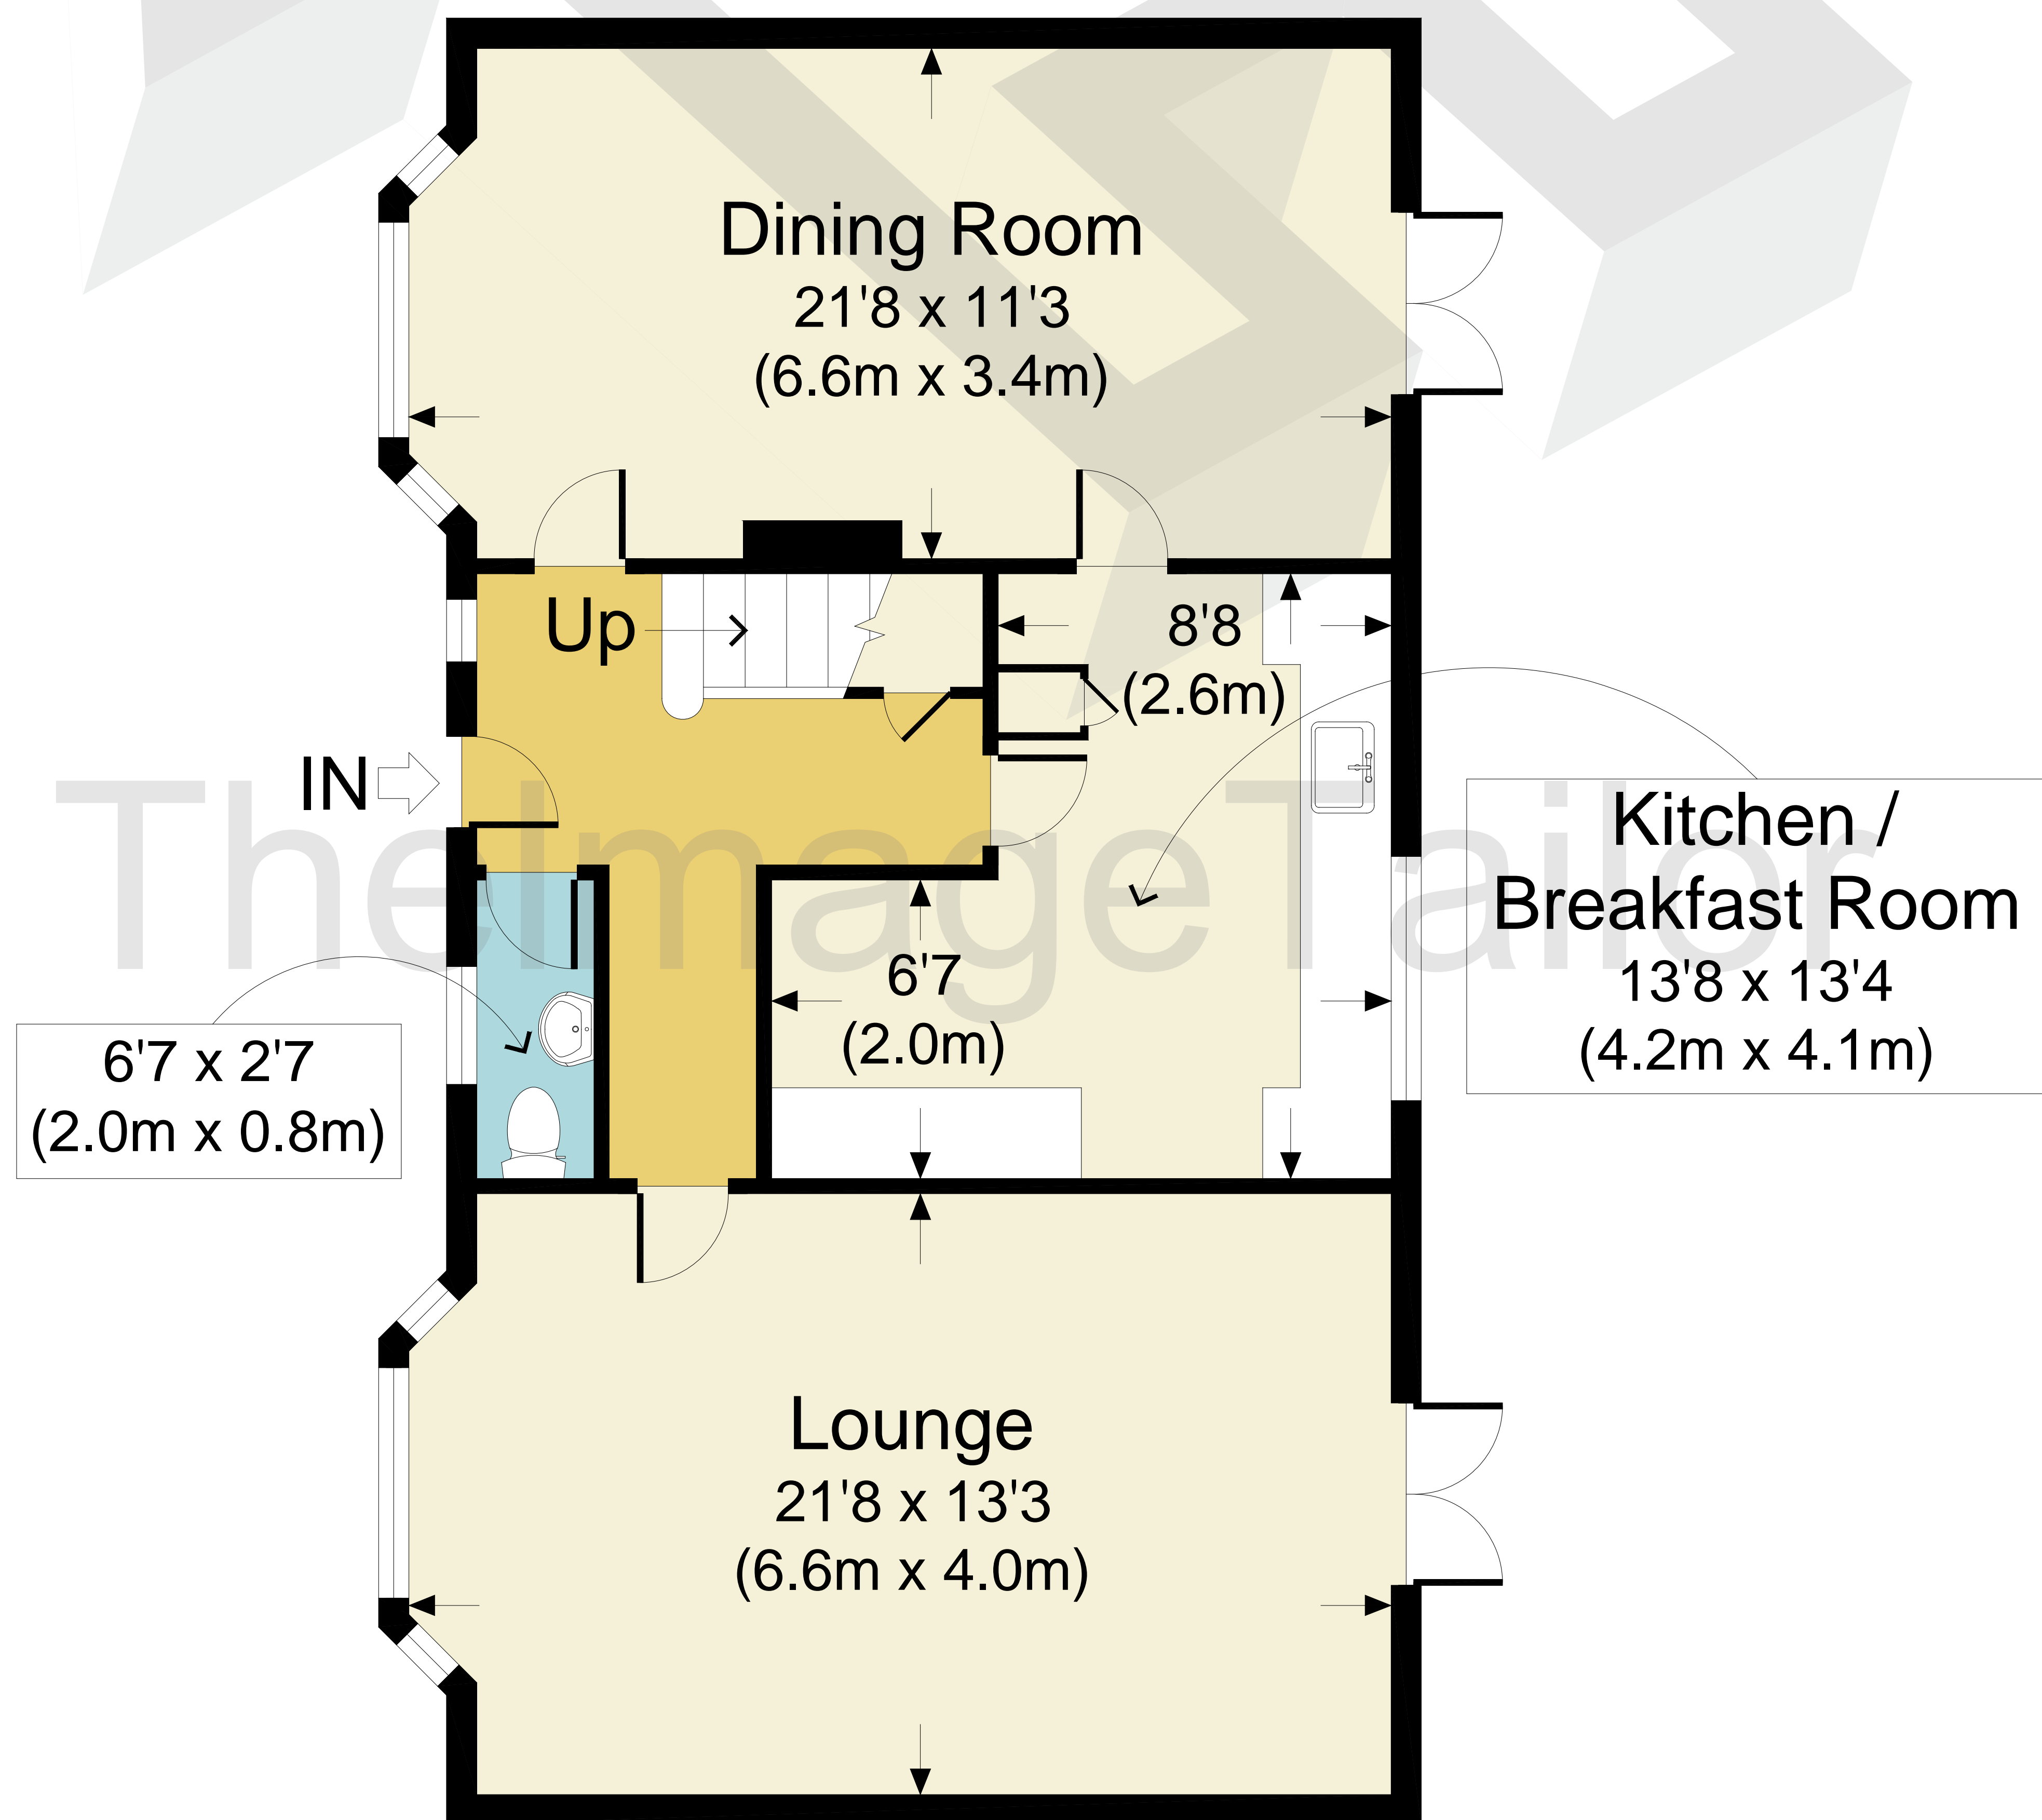

First Floor

Ground Floor

MYRTLE GREEN, HP1 2NF

APPROX. GROSS INTERNAL FLOOR AREA 1514 SQ FT / 141 SQ M.

DAVDBOX2454-FC: THIS IMAGE IS ILLUSTRATIVE ONLY - NOT TO SCALE: COPYRIGHT: THE IMAGE TAILOR LTD. 2012.