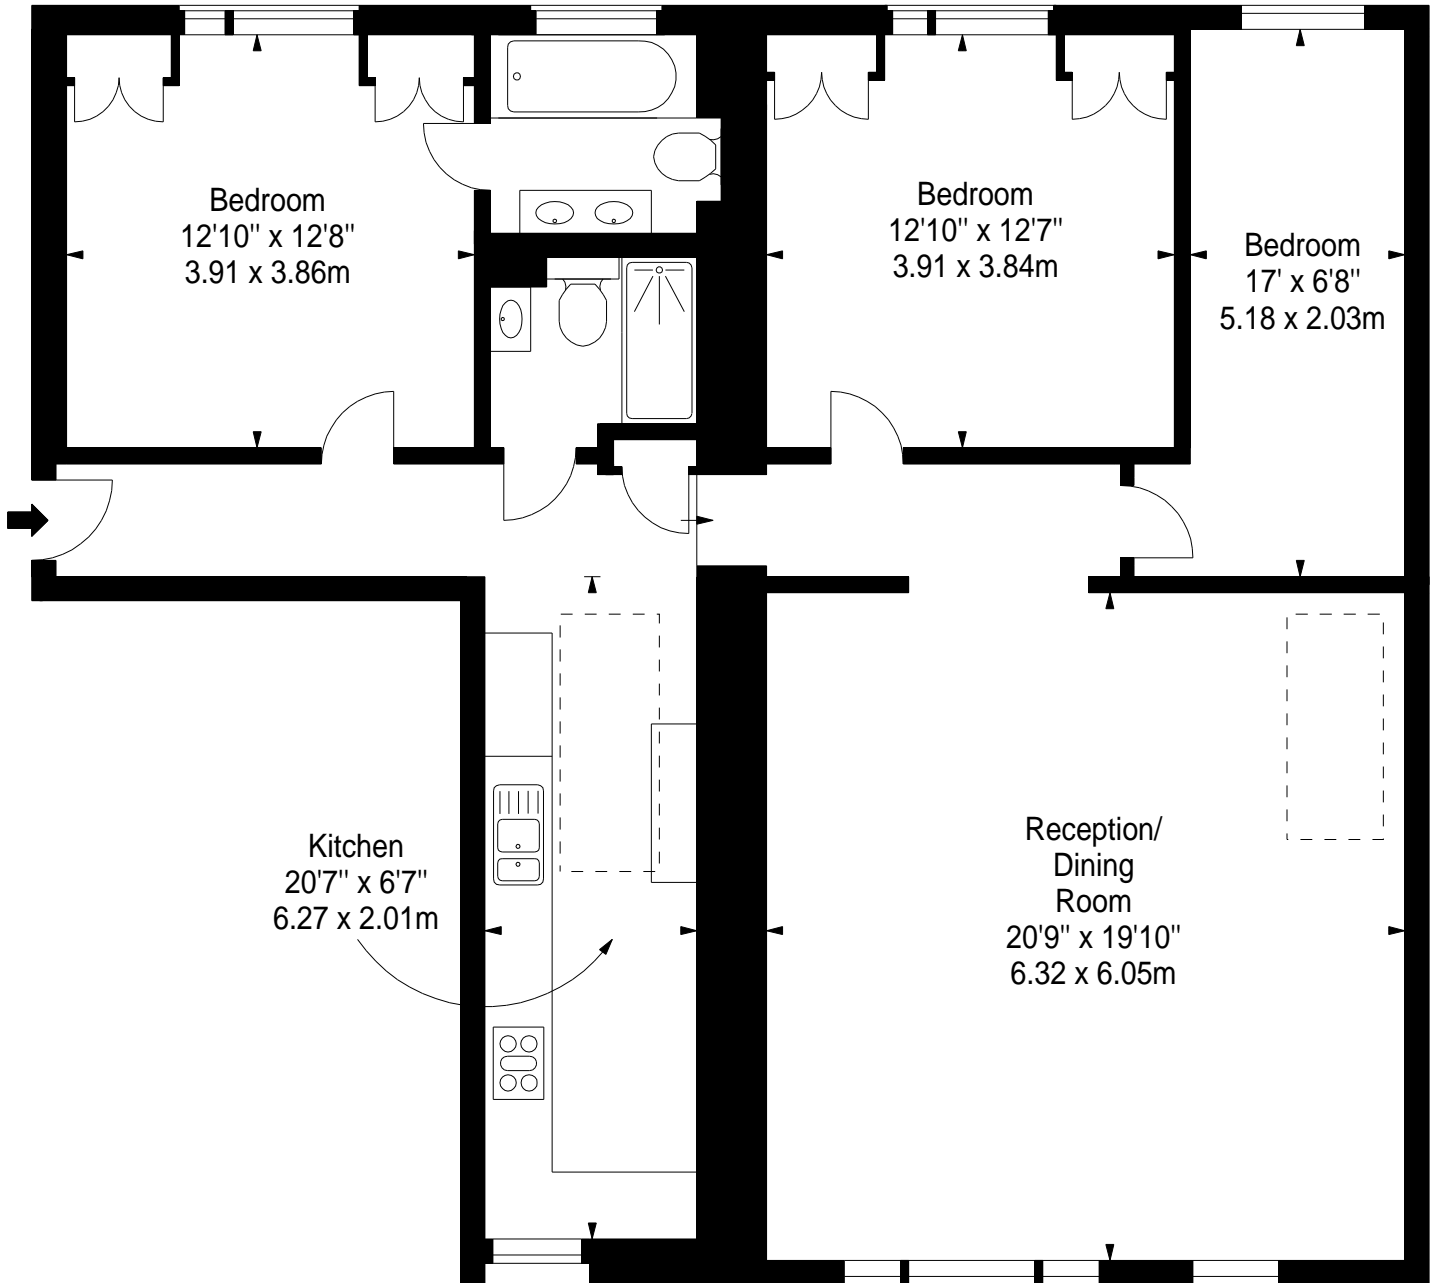

FLAT 12, 49 RUTLAND GATE, SW7

ILLUSTRATION FOR IDENTIFICATION PURPOSES ONLY. NOT TO SCALE

* As Defined by RICS - Code of Measuring Practice

FOURTH FLOOR

BKR
FLOORPLANS

www.bkrfloorplans.co.uk

T: 0845 257 2023