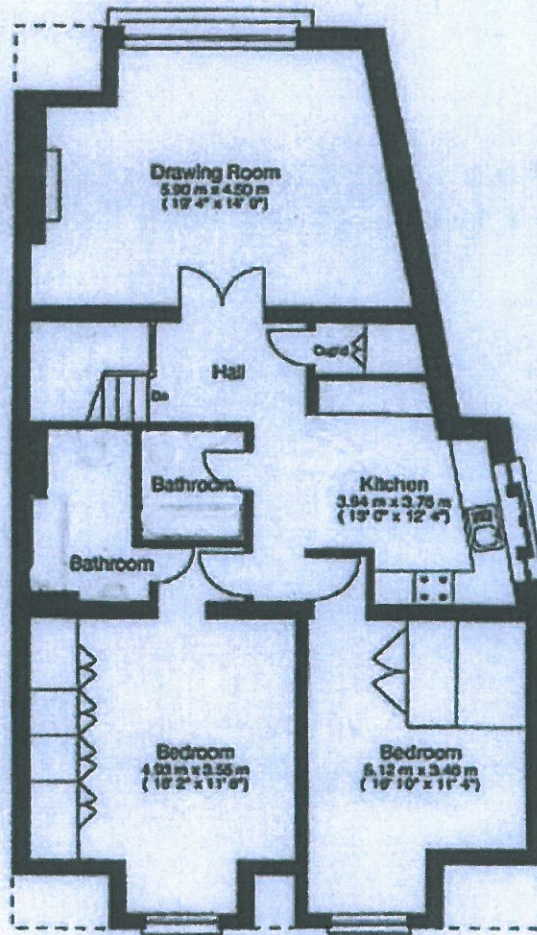

Flat 6
16 Cadogan Gardens
London

Scale 1:100
Gross Floor Area
1,020 sq ft
(95 sq m)

Third Floor

Fourth Floor