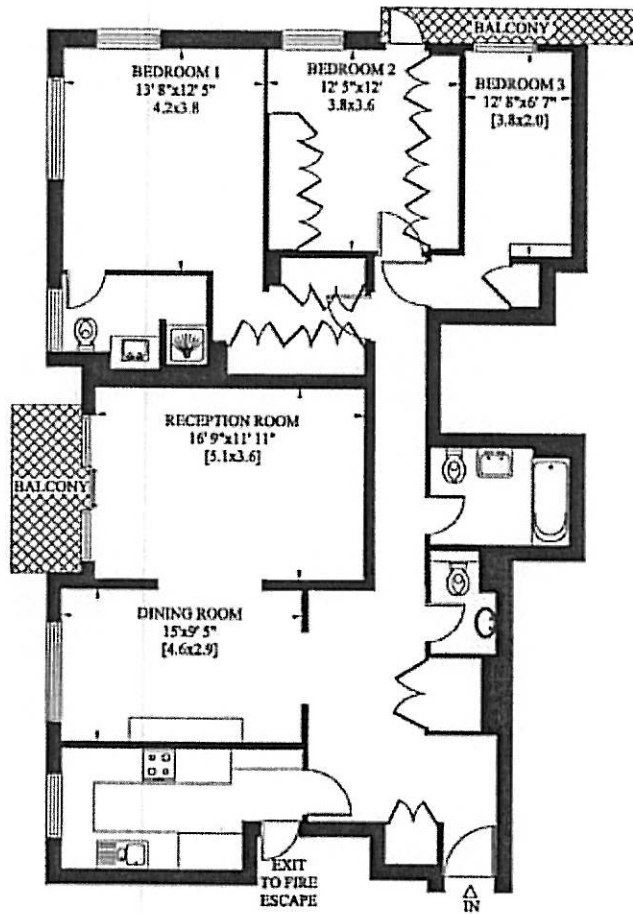

67 KINGSTON HOUSE SOUTH  
ENNISMORE GARDENS  
LONDON SW7

Gross Floor Area: 126 Sq. metres  
1353 Sq. feet

SIXTH FLOOR