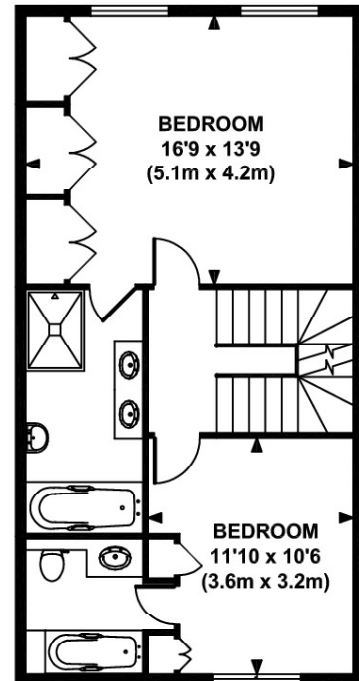

THIRD FLOOR
GROSS INTERNAL
FLOOR AREA 582 SQ FT

FOURTH FLOOR
GROSS INTERNAL
FLOOR AREA 439 SQ FT

GROUND FLOOR
GROSS INTERNAL
FLOOR AREA 555 SQ FT

FIRST FLOOR
GROSS INTERNAL
FLOOR AREA 564 SQ FT

SECOND FLOOR
GROSS INTERNAL
FLOOR AREA 564 SQ FT

APPROX. GROSS INTERNAL FLOOR AREA 2704 SQ FT / 251 SQ M

Ref: KFRS094

Copyright Knight Frank 2008

This floorplan is for illustration purposes and may not truly reflect design or dimensions and should not be used for valuation or condition purposes