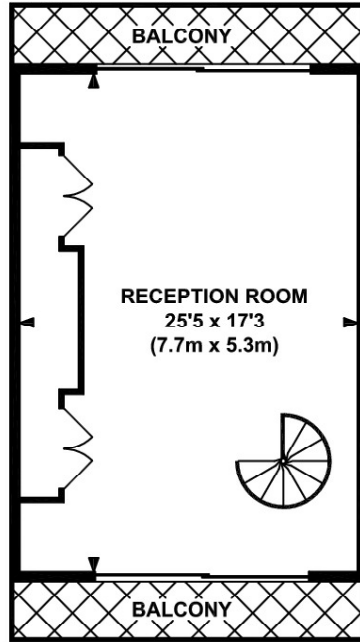

THIRD FLOOR
GROSS INTERNAL
FLOOR AREA 582 SQ FT

FOURTH FLOOR
GROSS INTERNAL
FLOOR AREA 439 SQ FT

GROUND FLOOR
GROSS INTERNAL
FLOOR AREA 555 SQ FT

FIRST FLOOR
GROSS INTERNAL
FLOOR AREA 564 SQ FT

SECOND FLOOR
GROSS INTERNAL
FLOOR AREA 564 SQ FT

APPROX. GROSS INTERNAL FLOOR AREA 2704 SQ FT / 251 SQ M

Ref: KFRS094

Copyright Knight Frank 2008

This floorplan is for illustration purposes and may not truly reflect design or dimensions and should not be used for valuation or condition purposes