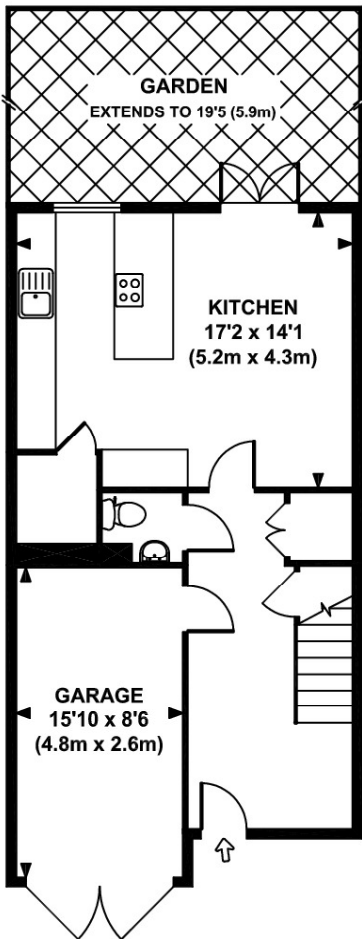

THIRD FLOOR
GROSS INTERNAL
FLOOR AREA 582 SQ FT

FOURTH FLOOR
GROSS INTERNAL
FLOOR AREA 439 SQ FT

GROUND FLOOR
GROSS INTERNAL
FLOOR AREA 555 SQ FT

FIRST FLOOR
GROSS INTERNAL
FLOOR AREA 564 SQ FT

SECOND FLOOR
GROSS INTERNAL
FLOOR AREA 564 SQ FT

APPROX. GROSS INTERNAL FLOOR AREA 2704 SQ FT / 251 SQ M

Ref: KFRS094

Copyright Knight Frank 2008

This floorplan is for illustration purposes and may not truly reflect design or dimensions and should not be used for valuation or condition purposes