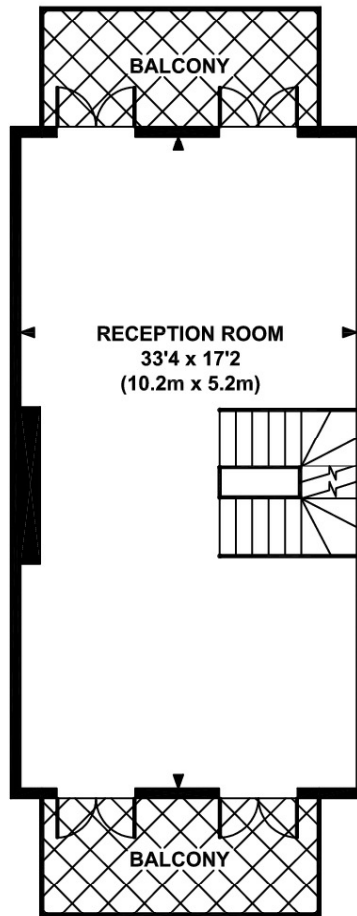

THIRD FLOOR
GROSS INTERNAL
FLOOR AREA 582 SQ FT

FOURTH FLOOR
GROSS INTERNAL
FLOOR AREA 439 SQ FT

GROUND FLOOR
GROSS INTERNAL
FLOOR AREA 555 SQ FT

FIRST FLOOR
GROSS INTERNAL
FLOOR AREA 564 SQ FT

SECOND FLOOR
GROSS INTERNAL
FLOOR AREA 564 SQ FT

APPROX. GROSS INTERNAL FLOOR AREA 2704 SQ FT / 251 SQ M

Ref: KFRS094

Copyright Knight Frank 2008

This floorplan is for illustration purposes and may not truly reflect design or dimensions and should not be used for valuation or condition purposes