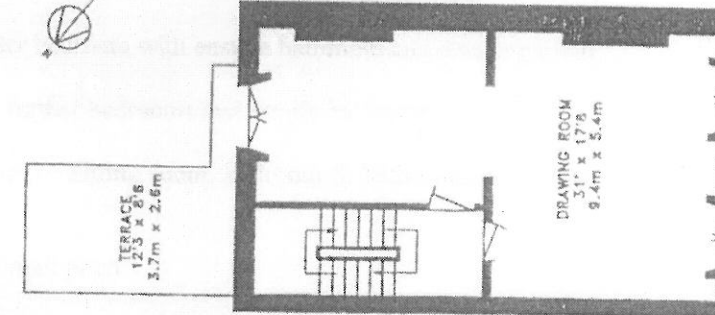

60 BROMPTON SQUARE SW7

GROSS FLOOR AREA
2970 Sq Ft.
276 Sq M.

THE ABOVE MEASUREMENTS ARE APPROXIMATE TO WITHIN +/- 2 INCHES AND ARE NOT TO BE USED FOR CONTRACT SIZES. APPLICABLE FOR FURNITURE SIZING. ALL DIMENSIONS ARE TAKEN TO EXTERIOR.