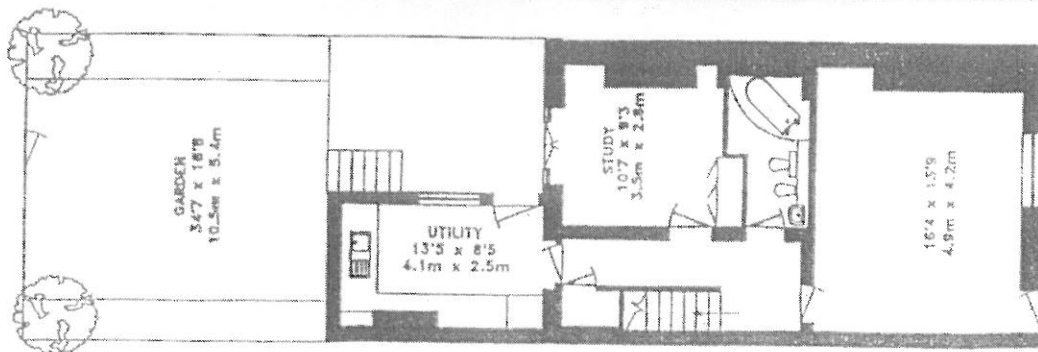

60 BROMPTON SQUARE SW7

GROSS FLOOR AREA
2970 Sq Ft.
276 Sq M.

THE ABOVE MEASUREMENTS ARE APPROXIMATE TO WITHIN +/- 2 INCHES AND ARE NOT TO BE USED FOR CONTRACT SIZES. APPLICABLE FOR FURNITURE SIZING. ALL DIMENSIONS ARE TAKEN TO EXTERIOR.