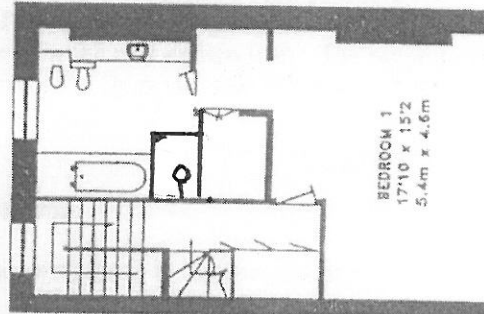

60 BROMPTON SQUARE SW7

GROSS FLOOR AREA
2970 Sq Ft.
276 Sq M.

THE ABOVE MEASUREMENTS ARE APPROXIMATE TO WITHIN +/- 2 INCHES AND ARE NOT TO BE USED FOR CONTRACT SIZES. APPLICABLE FOR FURNITURE SIZING. ALL DIMENSIONS ARE TAKEN TO EXTERIOR.