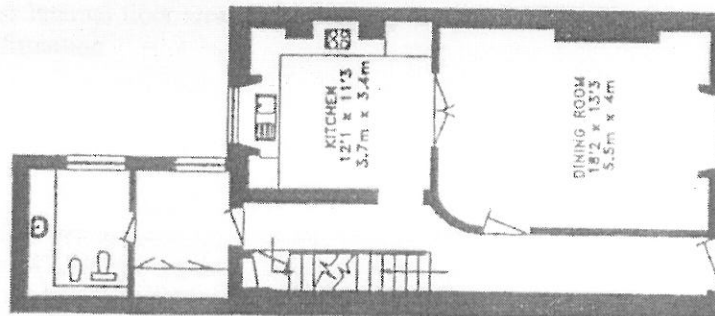

60 BROMPTON SQUARE SW7

GROSS FLOOR AREA
2970 Sq Ft.
276 Sq M.

THE ABOVE MEASUREMENTS ARE APPROXIMATE TO WITHIN +/- 2 INCHES AND ARE NOT TO BE USED FOR CONTRACT SIZES. APPLICABLE FOR FURNITURE SIZING. ALL DIMENSIONS ARE TAKEN TO EXTERIOR.