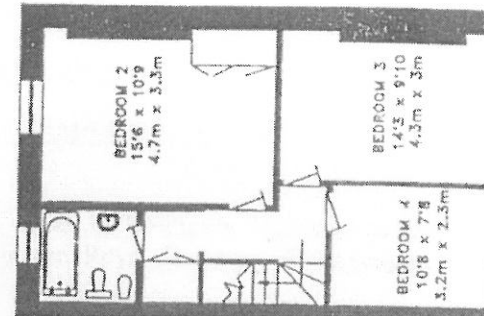

60 BROMPTON SQUARE SW7

GROSS FLOOR AREA
2970 Sq Ft.
276 Sq M.

THE ABOVE MEASUREMENTS ARE APPROXIMATE TO WITHIN +/- 2 INCHES AND ARE NOT TO BE USED FOR CONTRACT SIZES. APPLICABLE FOR FURNITURE SIZING. ALL DIMENSIONS ARE TAKEN TO EXTERIOR.