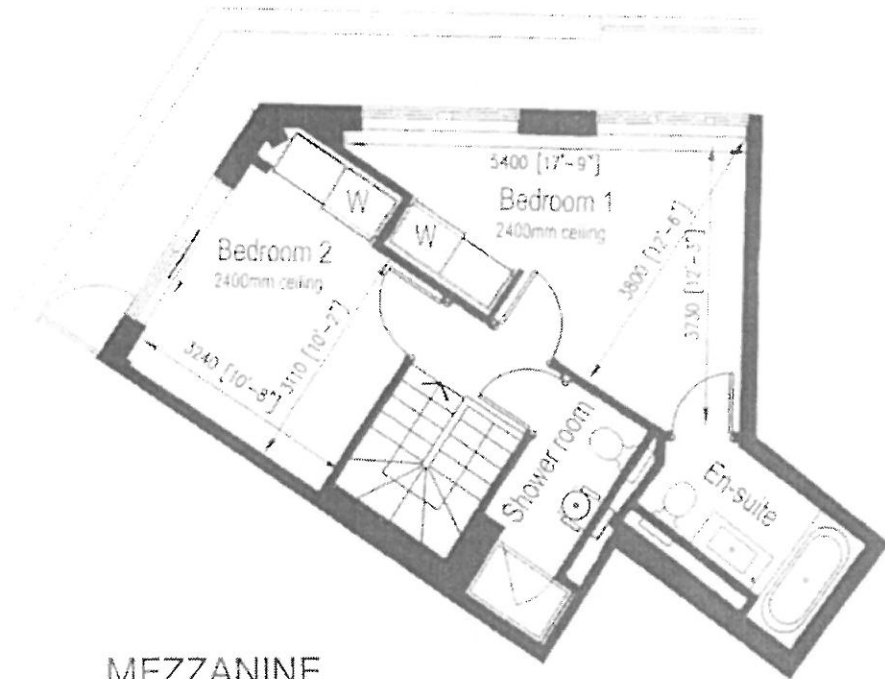

# Plot 32

Floor area 97 sq m - 1042 sq ft

MEZZANINE