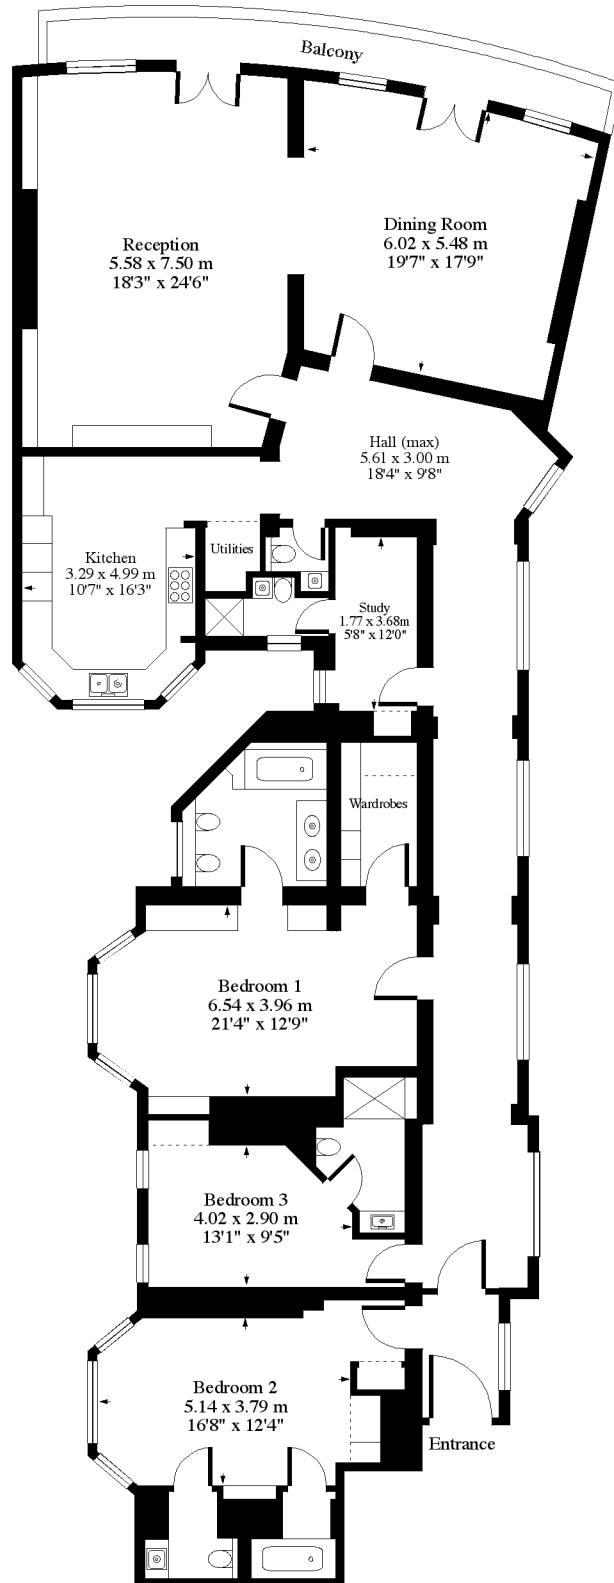

Albert Court Prince Consort Road, SW7

Approx. Gross Floor Area = 260 sq.meters • 2808 sq.feet

THIRD FLOOR