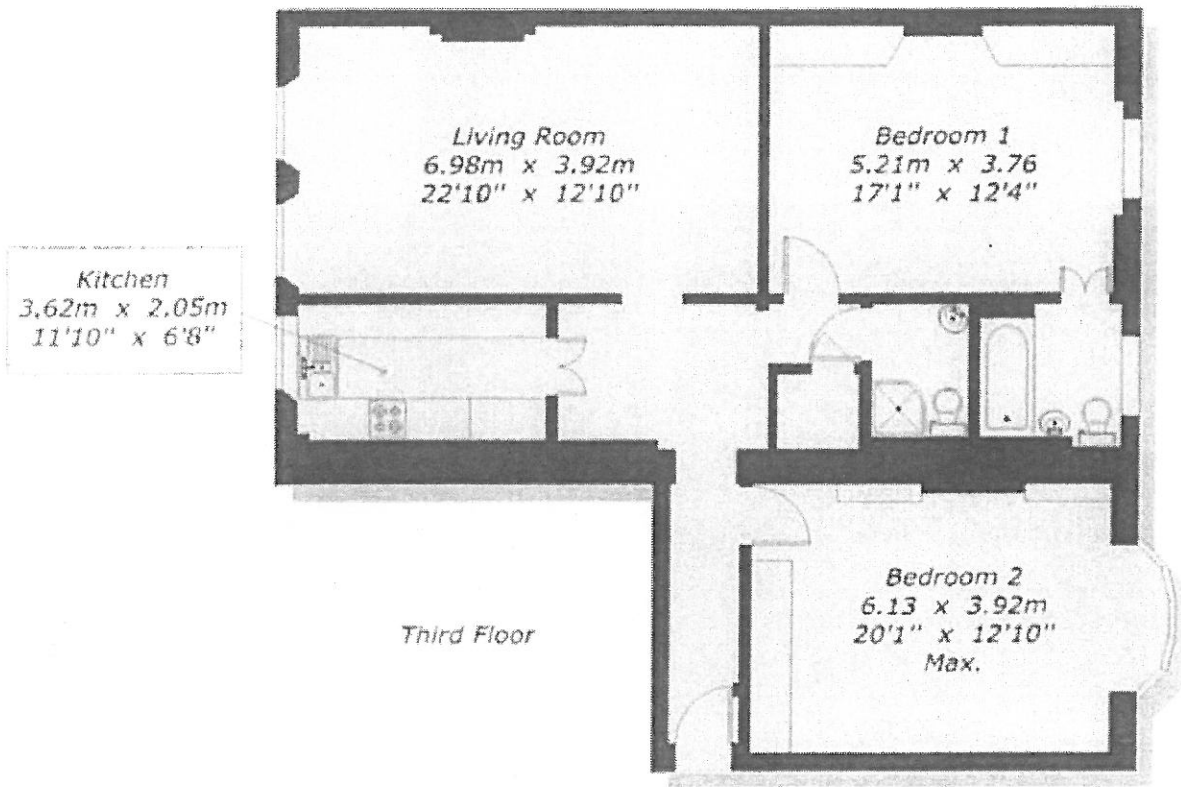

Rutland Gate, SW7

Gross Internal Area : 104.7 sq.m (1126 sq.ft.)

For Identification
© 2001 Truopton (UK) Ltd.