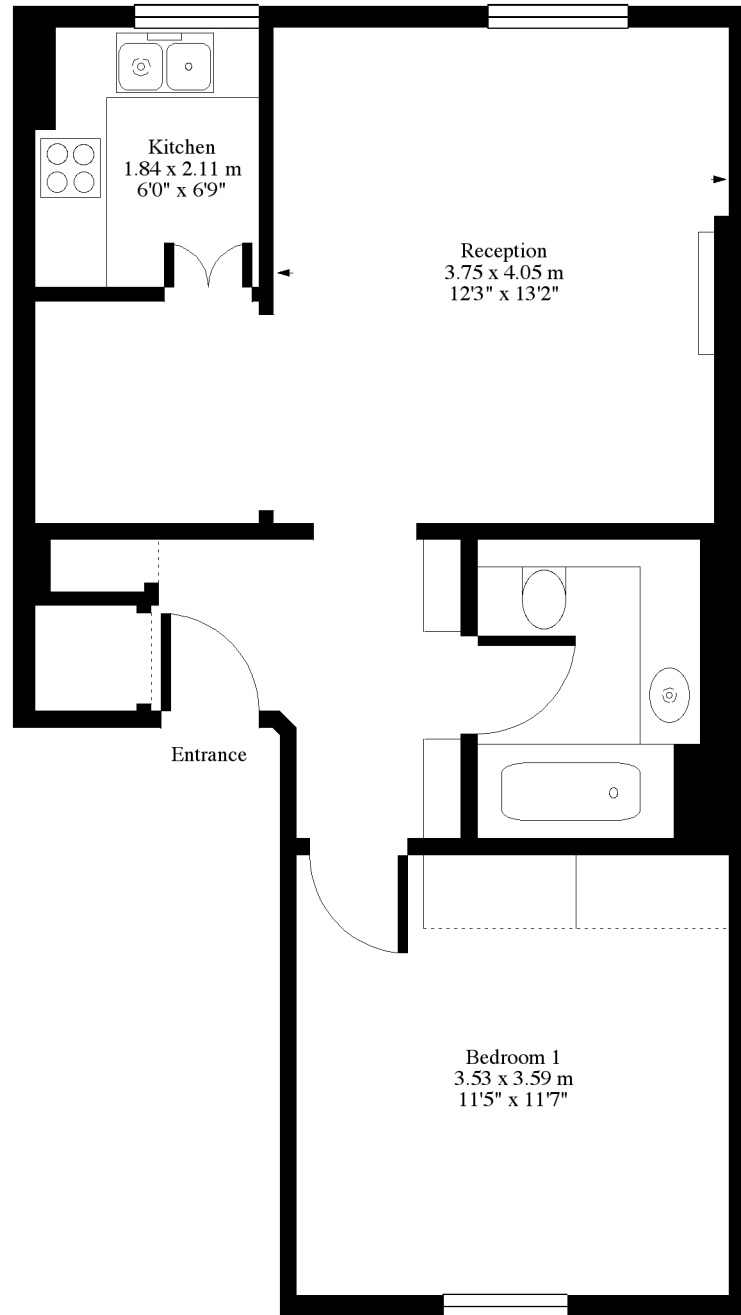

# Ovington Square SW3

Approx. Gross Floor Area = 48 sq.meters • 523 sq.feet

## SECOND FLOOR