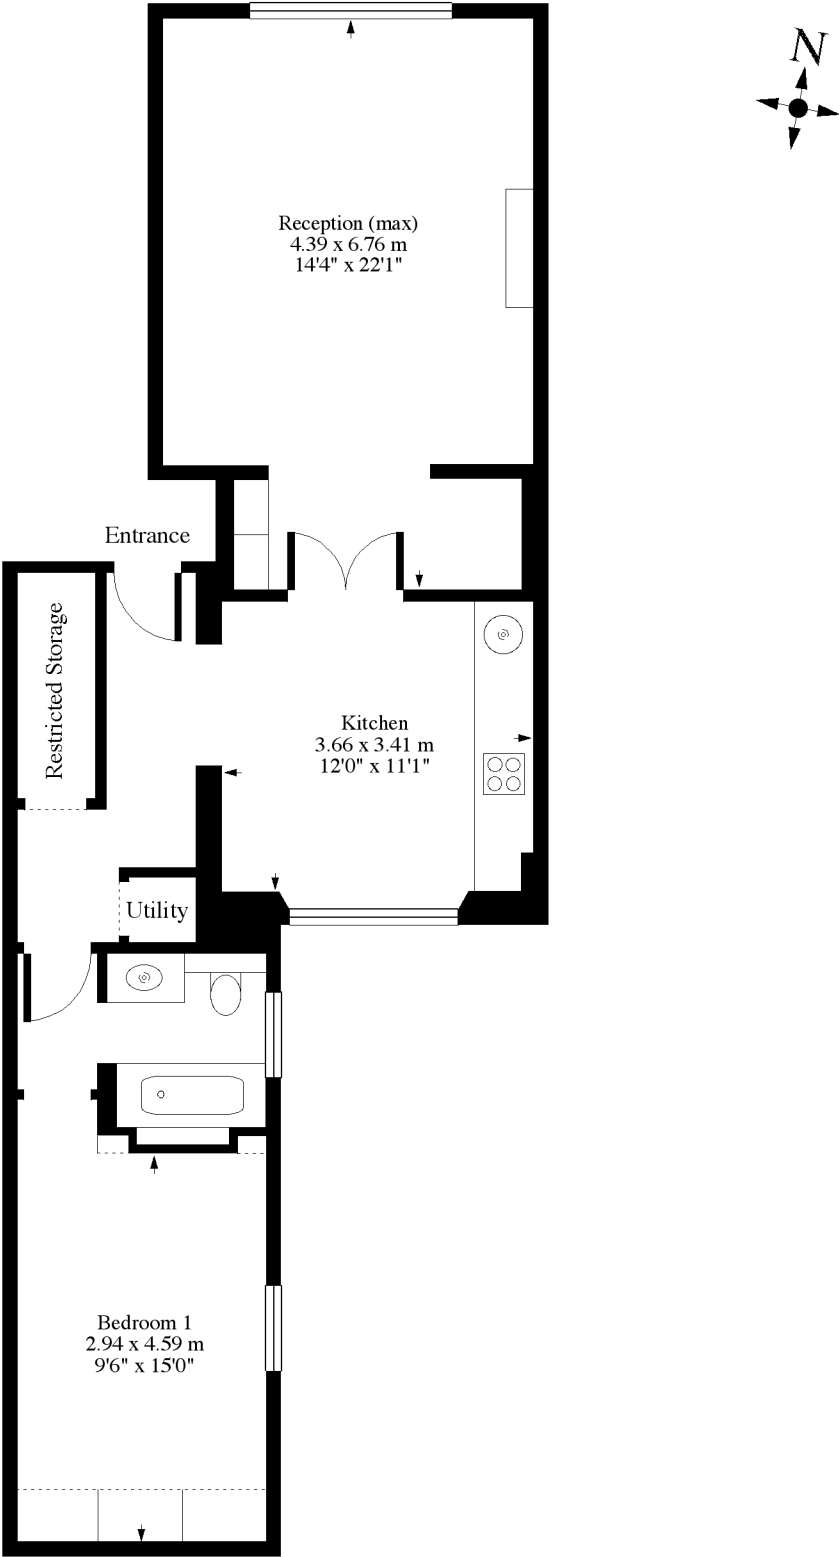

Ennismore Gardens SW7

Approx. Gross Floor Area = 71 sq.meters • 765 sq.feet (excluding restricted storage)

GROUND FLOOR