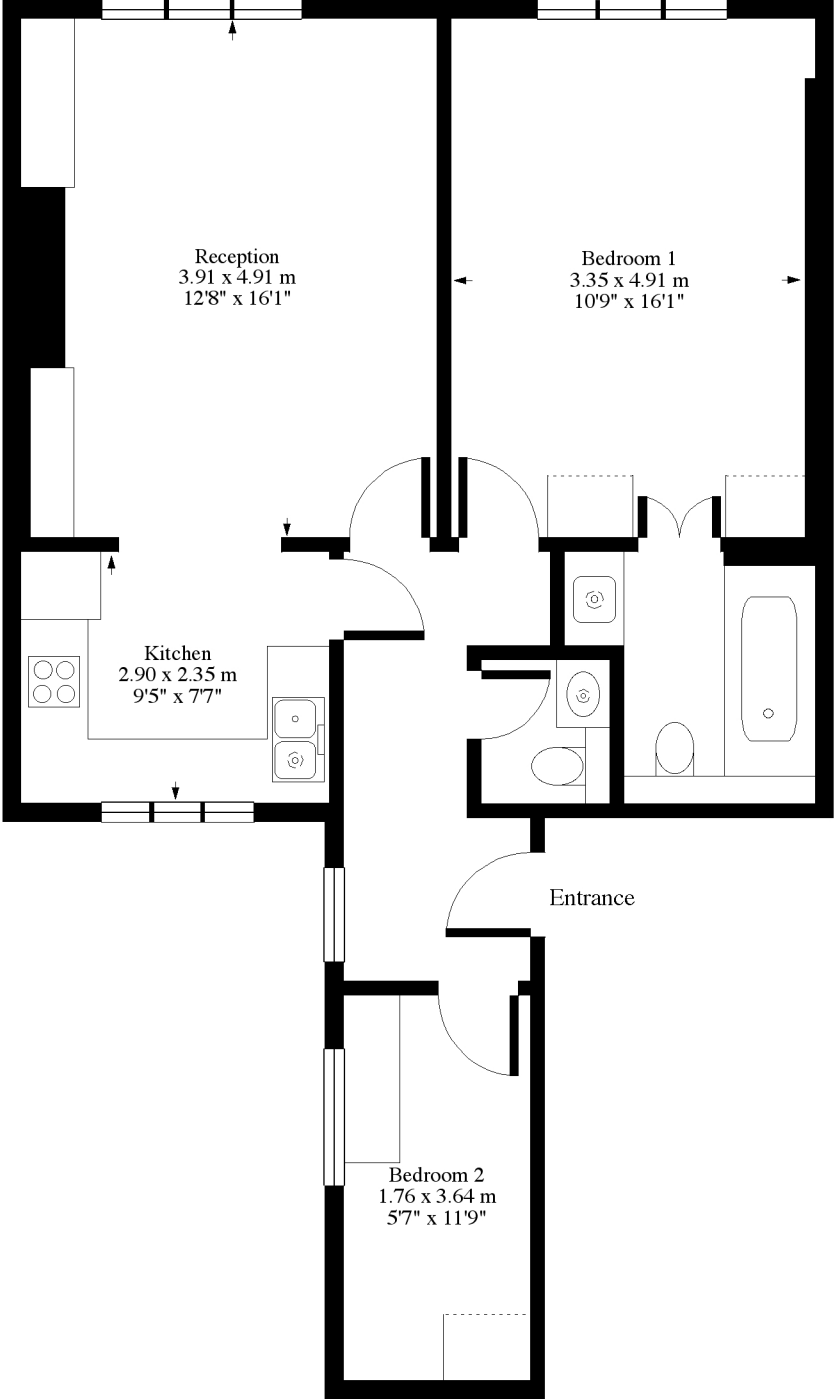

# Lennox Gardens SW1

Approx. Gross Floor Area = 65 sq.meters • 705 sq.feet

## THIRD FLOOR