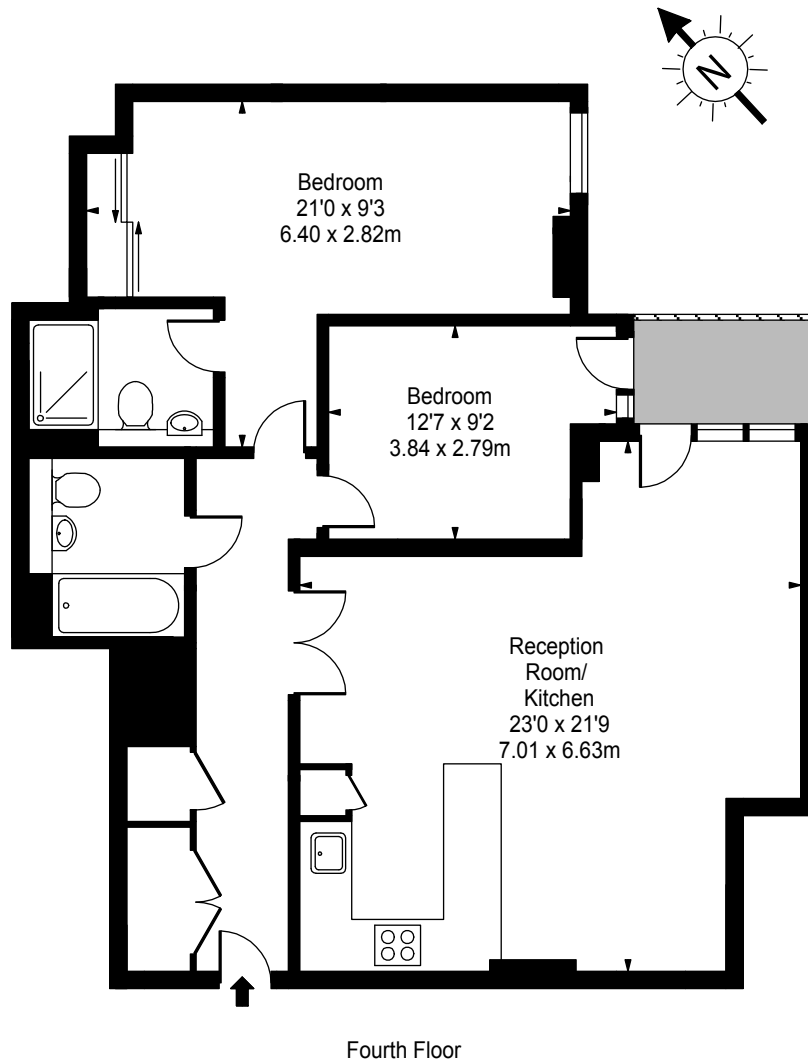

42 Spinnaker House, Battersea Reach, London SW18
Approx. Gross Internal Area 1007 Sq Ft - 93.67 Sq M

For Illustration Purposes Only - Not To Scale Floor Plan by www.pixandplans.com Ref: No.10780

This floor plan should be used as a general outline for guidance only and do not constitute in whole or in part an offer or contract. Any intending purchaser or lessee should satisfy themselves by inspection, searches, enquiries and full survey as to the correctness of each statement. Any areas, measurements or distances quoted are approximate and should not be used to value a property or be the basis of any sale or let.