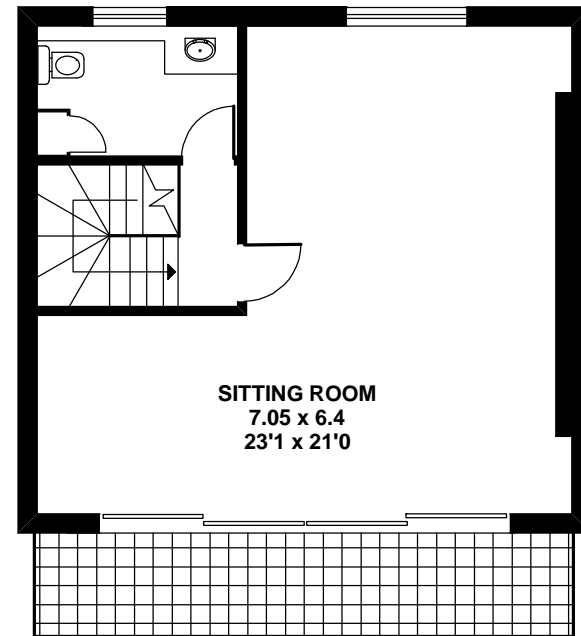

50 CLABON MEWS LONDON SW1

Gross Internal Area Approx.
166 sq. metres 1786 sq. feet

GROUND FLOOR

FIRST FLOOR

SECOND FLOOR