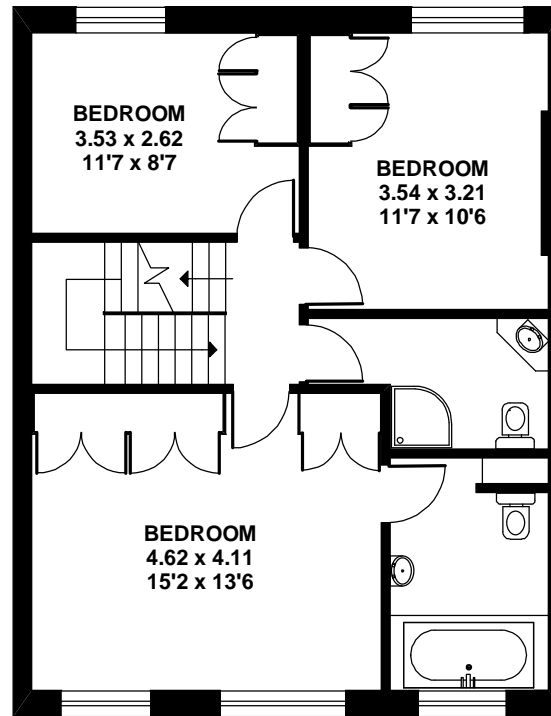

50 CLABON MEWS LONDON SW1

Gross Internal Area Approx.
166 sq. metres 1786 sq. feet

GROUND FLOOR

FIRST FLOOR

SECOND FLOOR