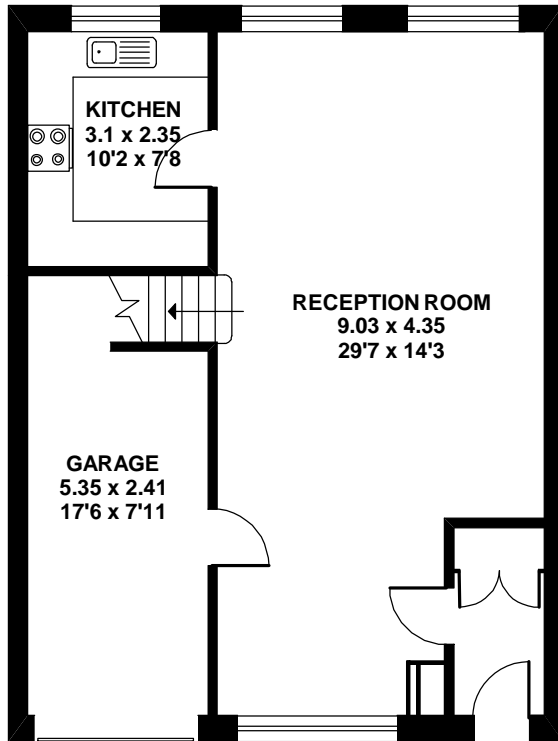

50 CLABON MEWS LONDON SW1

Gross Internal Area Approx.
166 sq. metres 1786 sq. feet

GROUND FLOOR

FIRST FLOOR

SECOND FLOOR