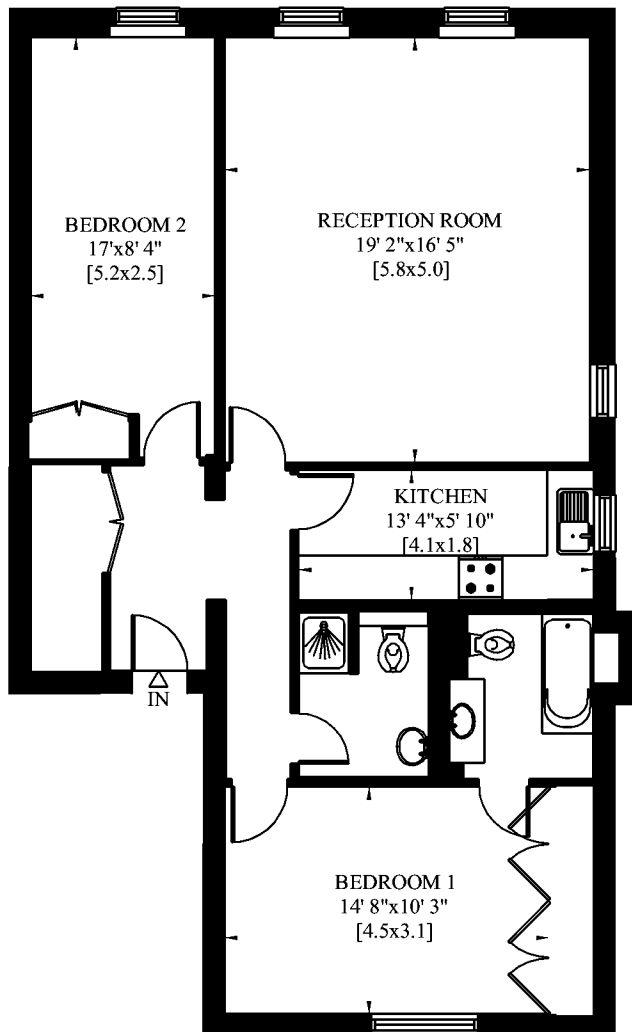

9 MONTROSE HOUSE  
44 PRINCES GATE  
LONDON SW7

Gross Internal Area: 92 Sq. metres  
991 Sq. feet

FOURTH FLOOR