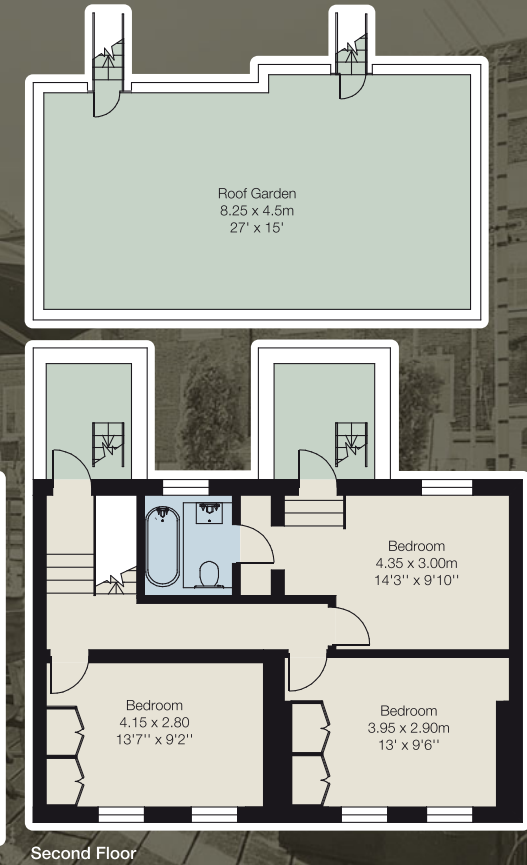

PATTERSON BOWE

Montpelier Place
KNIGHTSBRIDGE, LONDON SW7

Montpelier Place

KNIGHTSBRIDGE, LONDON SW7

A unique opportunity in Knightsbridge

Two Montpelier Place houses have been thoughtfully and seamlessly joined to create a superb and very special double house with nearly 3,200 sq ft of outstanding lateral living accommodation. The house has many special features including beautiful solid wood floors, two superb marble fireplaces, air conditioning, a master bedroom with two en suites, and an expansive roof garden spanning both of the original houses.

Montpelier Place is one of Knightsbridge's finest streets being incredibly quiet in the heart of 'Knightsbridge Village' yet a moment from Harrods and Hyde Park.

Accommodation

- Entrance hall
- Double reception room with double French doors
- Study
- TV / family room
- Dining room
- Kitchen
- Cloakroom
- Cloakroom / shower room
- Master bedroom with an en suite bathroom, an en suite shower room and a walk-in wardrobe
- 4 further bedrooms
- 2 further bathrooms
- Shower room
- Roof garden

Terms

Tenure Freehold

Local Authority City of Westminster

Price £6,950,000

Sole Agent

PATTERSON BOWE

Approximate Gross Internal Area
3,155 sq feet / 293 sq metres

By appointment with Sole Agent