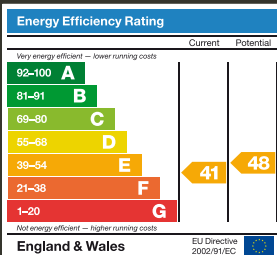

Terms

Tenure Freehold

Local Authority City of Westminster

Price £6,950,000

Sole Agent

PATTERSON BOWE

Approximate Gross Internal Area
3,155 sq feet / 293 sq metres

By appointment with Sole Agent