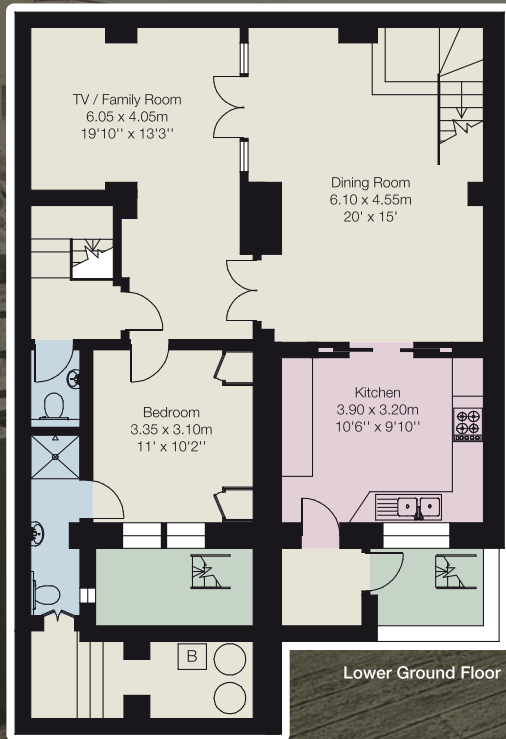

PATTERSON BOWE

Montpelier Place
KNIGHTSBRIDGE, LONDON SW7

Montpelier Place

KNIGHTSBRIDGE, LONDON SW7

A unique opportunity in Knightsbridge

Two Montpelier Place houses have been thoughtfully and seamlessly joined to create a superb and very special double house with nearly 3,200 sq ft of outstanding lateral living accommodation. The house has many special features including beautiful solid wood floors, two superb marble fireplaces, air conditioning, a master bedroom with two en suites, and an expansive roof garden spanning both of the original houses.

Terms

Tenure Freehold

Local Authority City of Westminster

Price £6,950,000

Sole Agent

PATTERSON BOWE

Approximate Gross Internal Area
3,155 sq feet / 293 sq metres

By appointment with Sole Agent