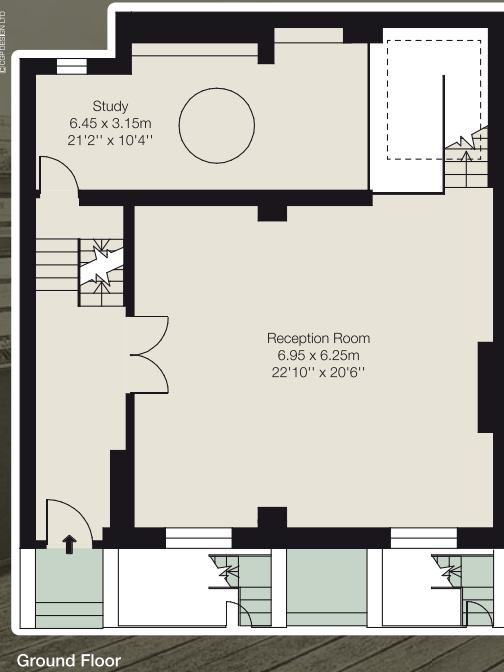

PATTERSON BOWE

Montpelier Place
KNIGHTSBRIDGE, LONDON SW7

Montpelier Place

KNIGHTSBRIDGE, LONDON SW7

A unique opportunity in Knightsbridge

Two Montpelier Place houses have been thoughtfully and seamlessly joined to create a superb and very special double house with nearly 3,200 sq ft of outstanding lateral living accommodation. The house has many special features including beautiful solid wood floors, two superb marble fireplaces, air conditioning, a master bedroom with two en suites, and an expansive roof garden spanning both of the original houses.

Terms

Tenure Freehold

Local Authority City of Westminster

Price £6,950,000

Sole Agent

PATTERSON BOWE

Approximate Gross Internal Area
3,155 sq feet / 293 sq metres

By appointment with Sole Agent