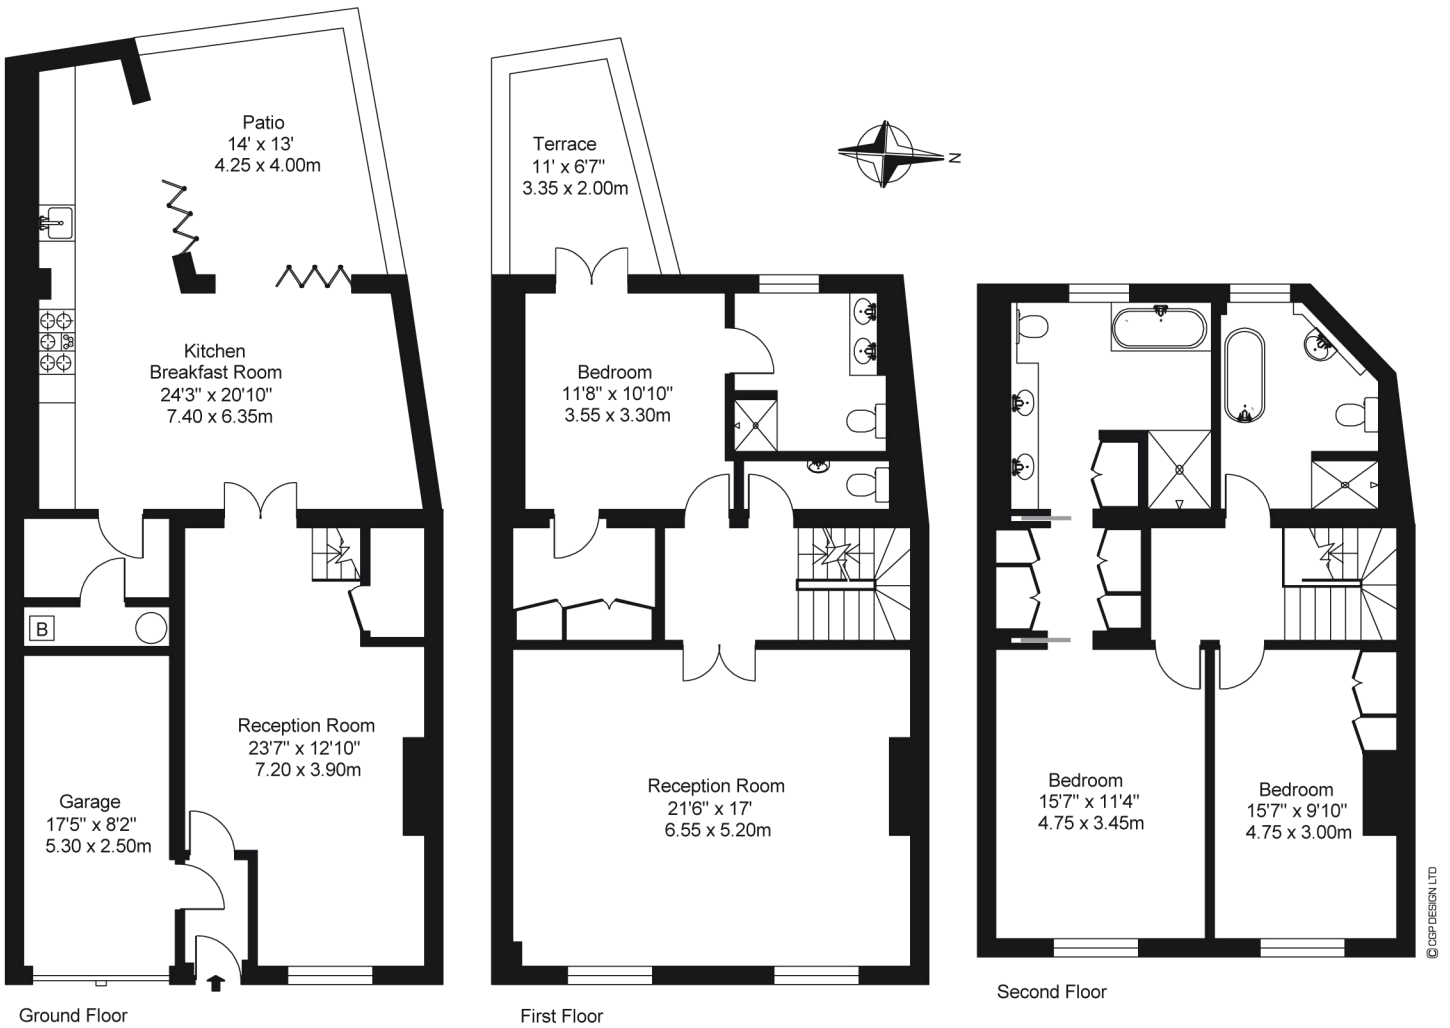

23 Clabon Mews London SW1

Approximate Gross Internal Floor Area
2,310 sq ft / 214.6 sq m

ILLUSTRATION FOR IDENTIFICATION PURPOSES ONLY

ALL MEASUREMENTS ARE MAXIMUM, AND INCLUDE WINDOW BAYS AND WARDROBES WHERE APPLICABLE
THIS PLAN MUST NOT BE REPRODUCED BY ANY OTHER PERSON WITHOUT PERMISSION.