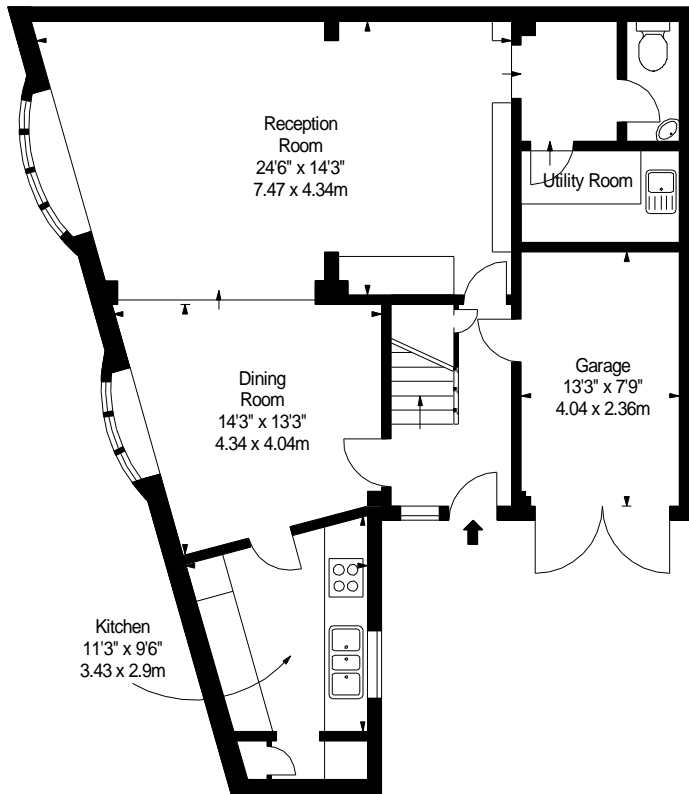

45 PRINCES GATE MEWS, SW7

Approx. Gross Internal Area *

2118 Ft² - 196.76 M²

GROUND FLOOR