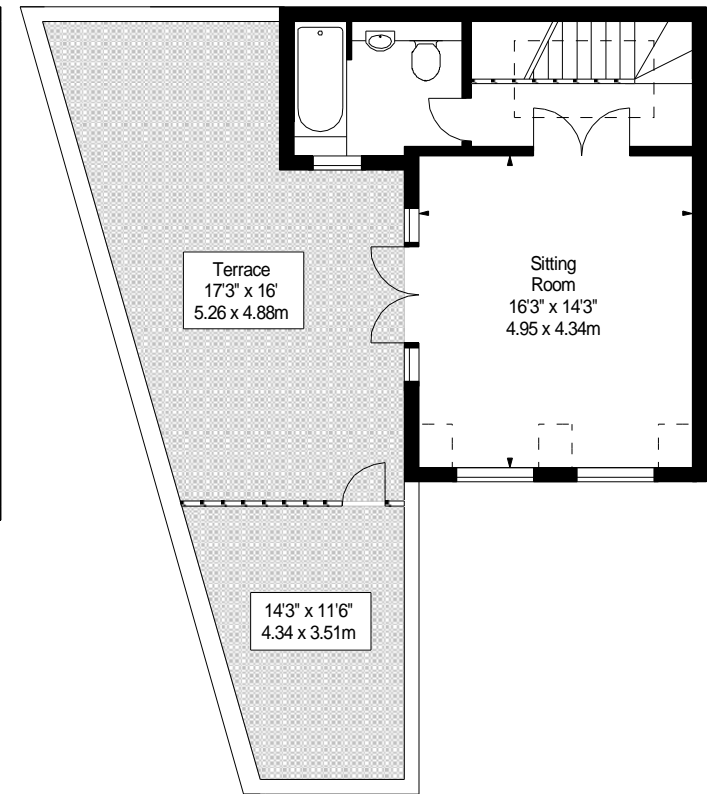

SECOND FLOOR

BKR

www.bkrfloorplans.co.uk

T: 0845 257 2023

© BKR 2010