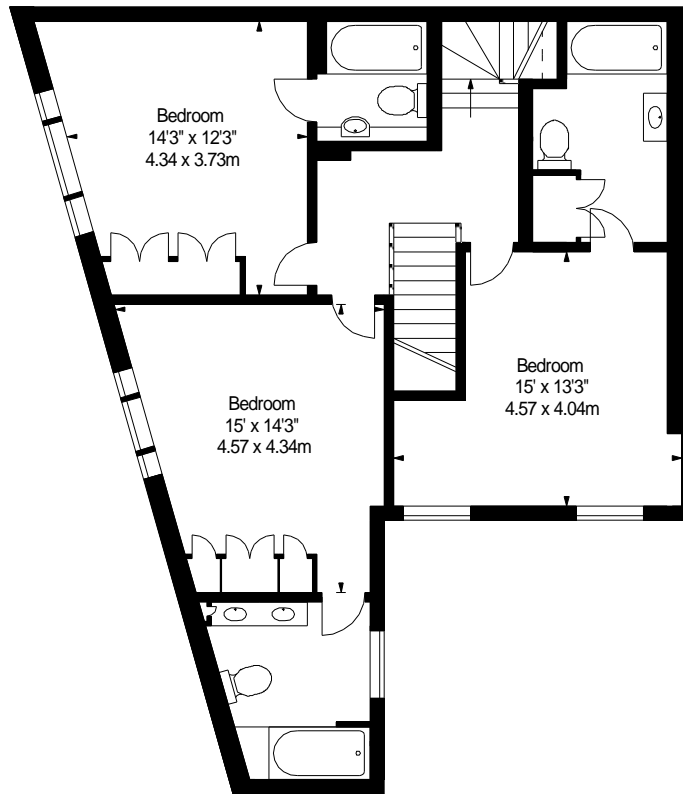

FIRST FLOOR