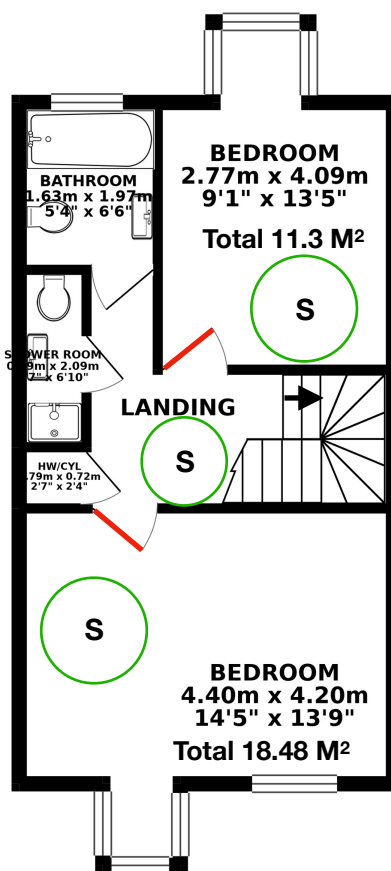

2ND FLOOR

Key

Smoke Alarm

Heat Alarm

C

Carbon Monoxide Detector

Fire Door (FD 30)

B

Boiler

F.B

Fire Blanket

Made with Metropix ©2019