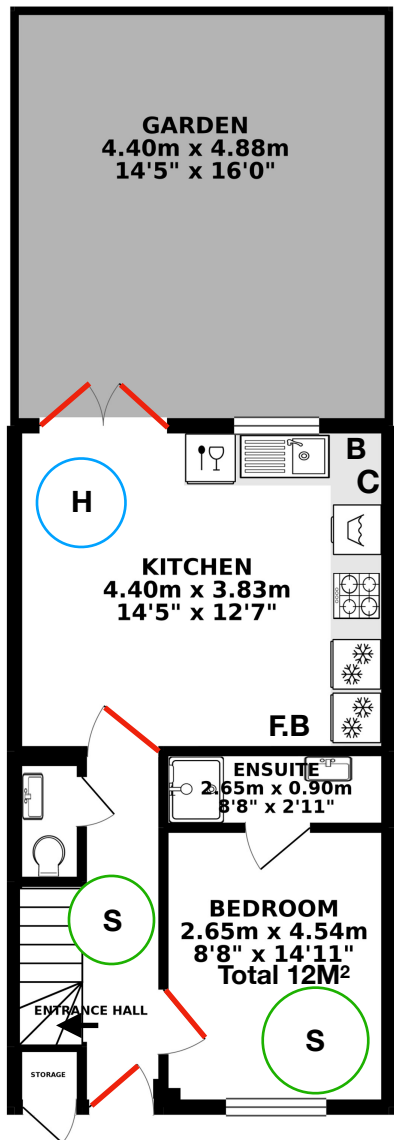

57 Barnfield Place, London E14 9YB

GROUND FLOOR