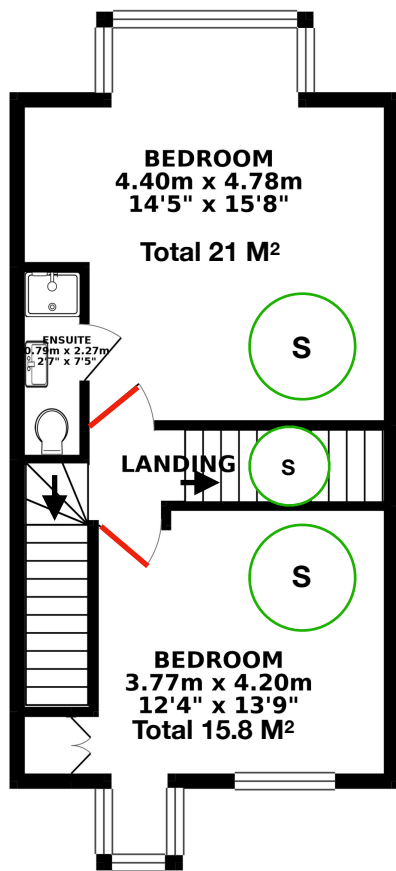

57 Barnfield Place, London E14 9YB

GROUND FLOOR

1ST FLOOR

2ND FLOOR

Key

Smoke Alarm

Heat Alarm

C

Carbon Monoxide Detector

Fire Door (FD 30)

B

Boiler

F.B

Fire Blanket

Made with Metropix ©2019