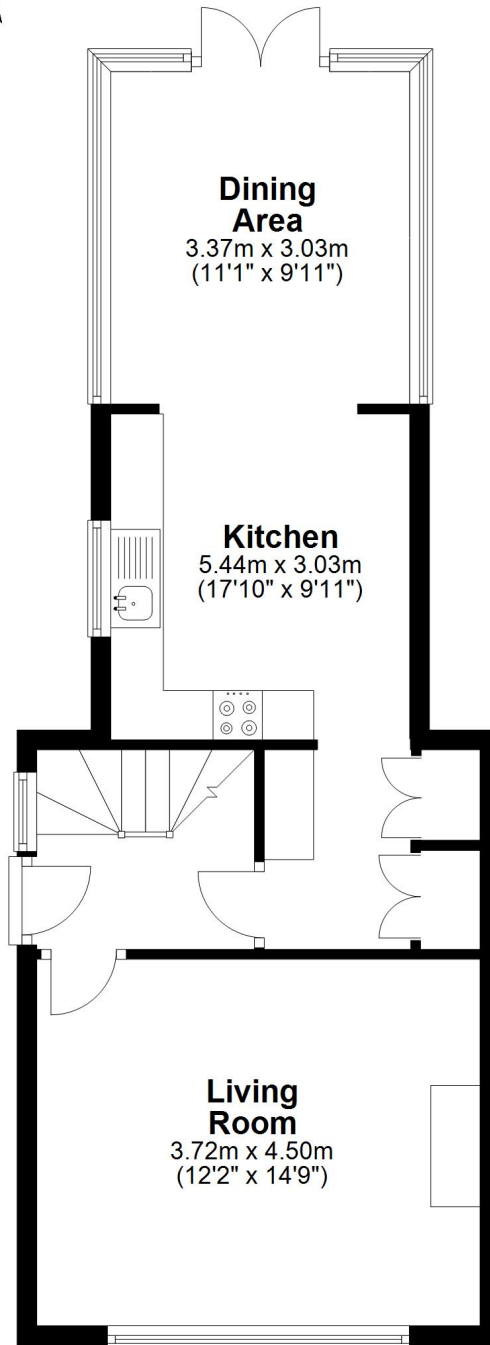

### Ground Floor

Approx. 47.1 sq. metres (507.4 sq. feet)

### First Floor

Approx. 35.1 sq. metres (378.0 sq. feet)

Total area: approx. 82.2 sq. metres (885.3 sq. feet)

40 Wyncham Avenue, Sidcup