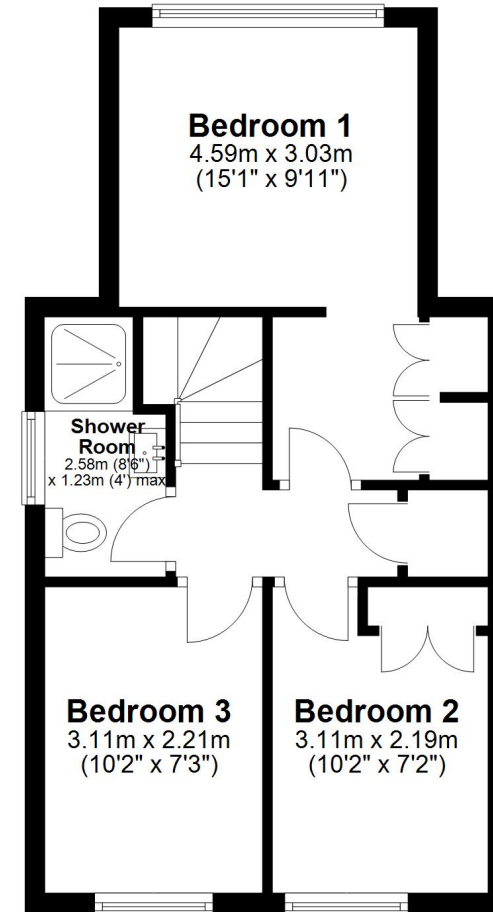

### Ground Floor

Approx. 47.1 sq. metres (507.4 sq. feet)

### First Floor

Approx. 35.1 sq. metres (378.0 sq. feet)

Total area: approx. 82.2 sq. metres (885.3 sq. feet)

40 Wyncham Avenue, Sidcup