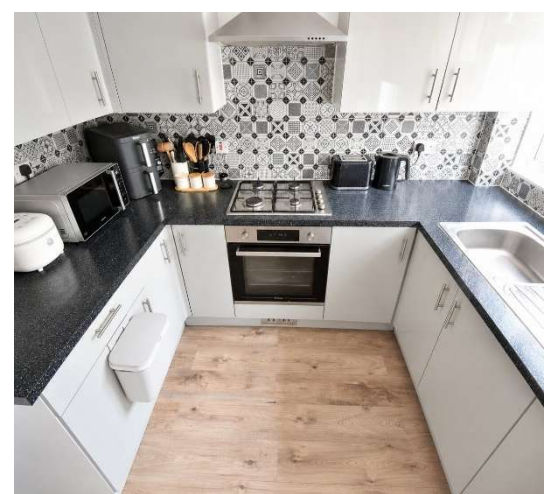

adams
e s t a t e s

Westbourne Terrace, Reading

1

1

2

E

Price £1,495 pcm

To Let