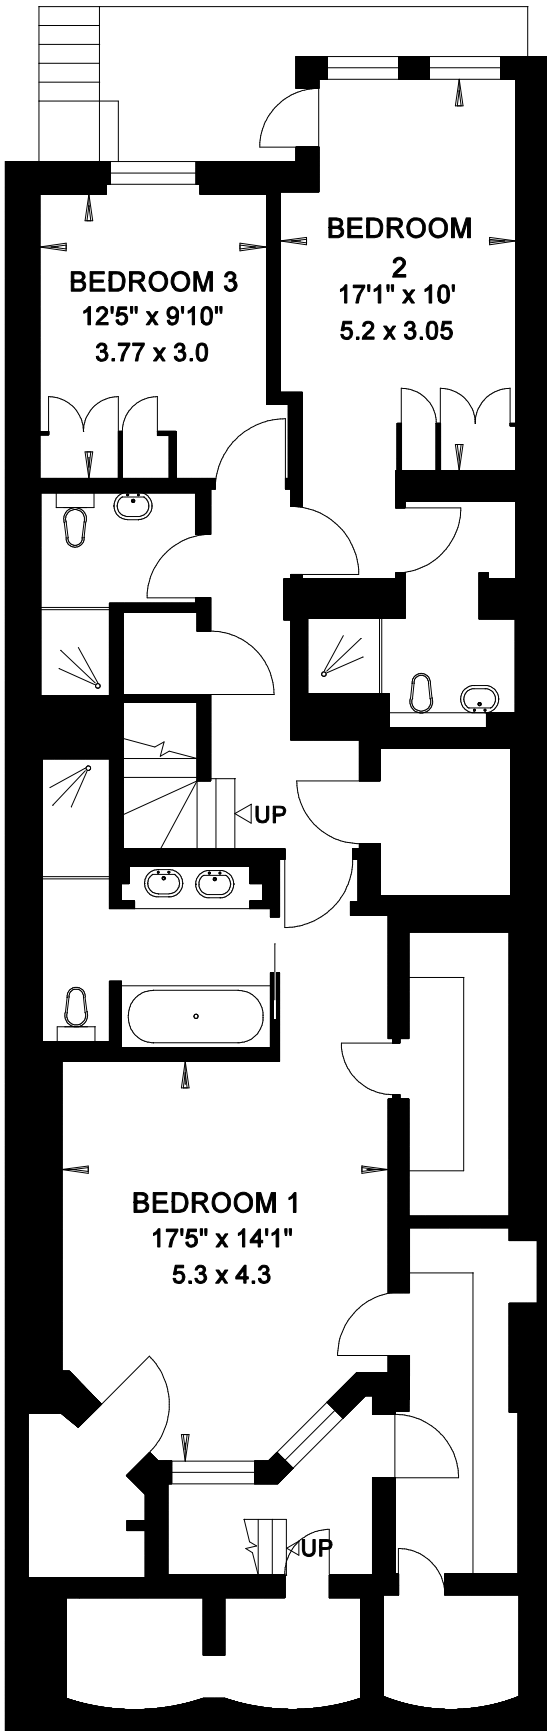

**EGERTON GARDENS**  
**LONDON SW3**

Gross Internal Area = 196 sq. metres  
2120 sq. feet

**LOWER GROUND FLOOR**

**GROUND FLOOR**