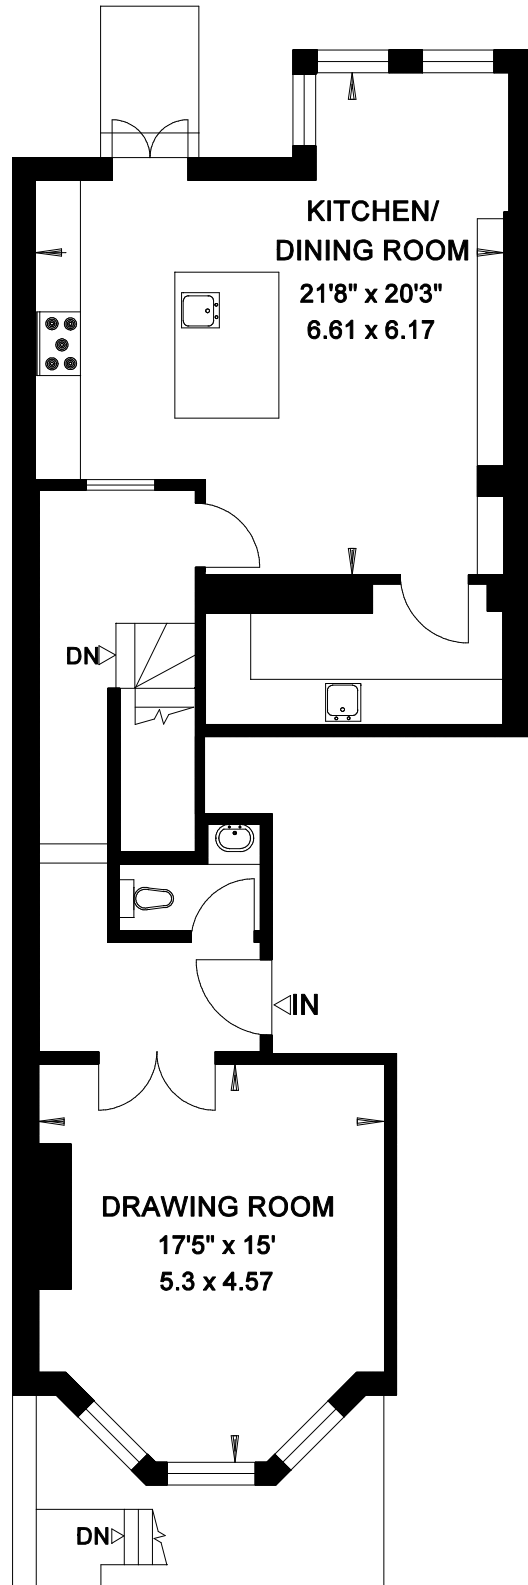

**EGERTON GARDENS**  
**LONDON SW3**

Gross Internal Area = 196 sq. metres  
2120 sq. feet

**LOWER GROUND FLOOR**

**GROUND FLOOR**