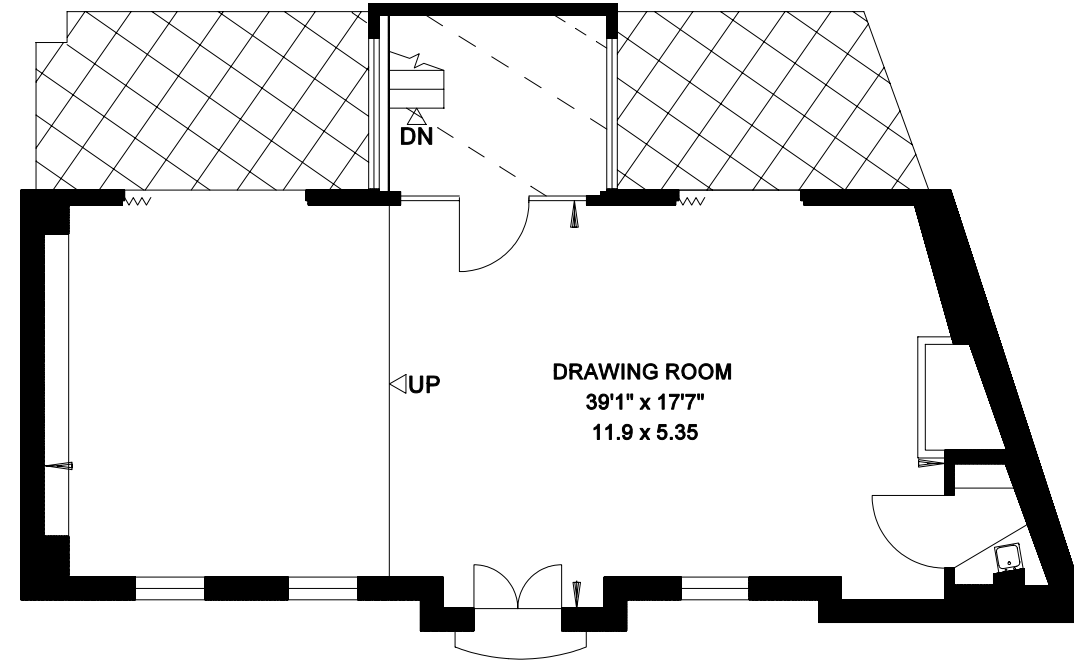

HESPER MEWS
LONDON SW5
Gross Internal Area = 339 sq. metres
3650 sq. feet

GROUND FLOOR

SECOND FLOOR

LOWER GROUND FLOOR

FIRST FLOOR