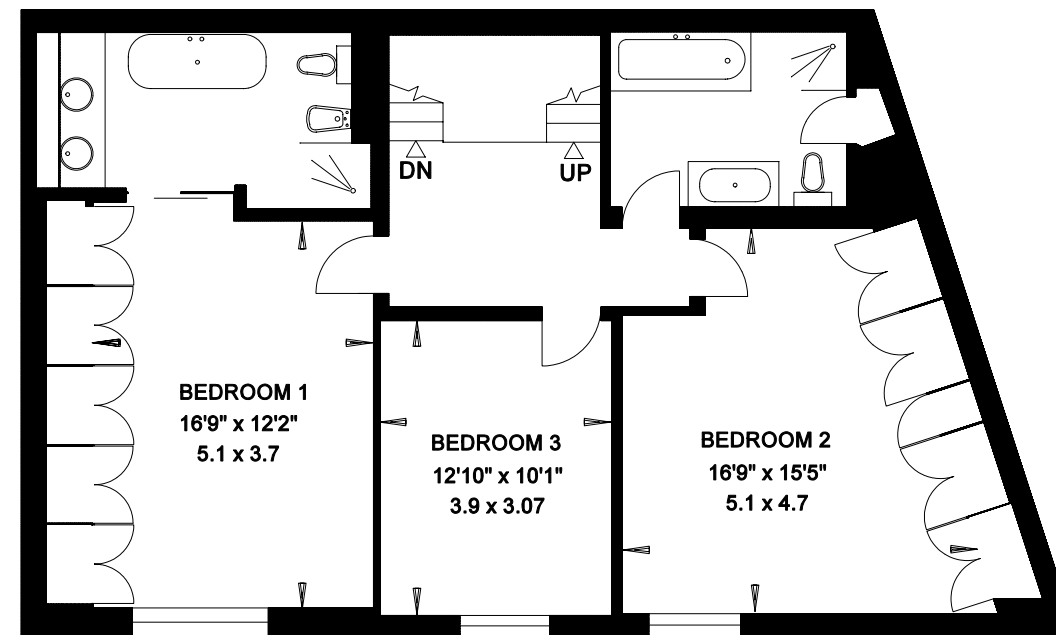

HESPER MEWS
LONDON SW5
Gross Internal Area = 339 sq. metres
3650 sq. feet

GROUND FLOOR

SECOND FLOOR

LOWER GROUND FLOOR

FIRST FLOOR