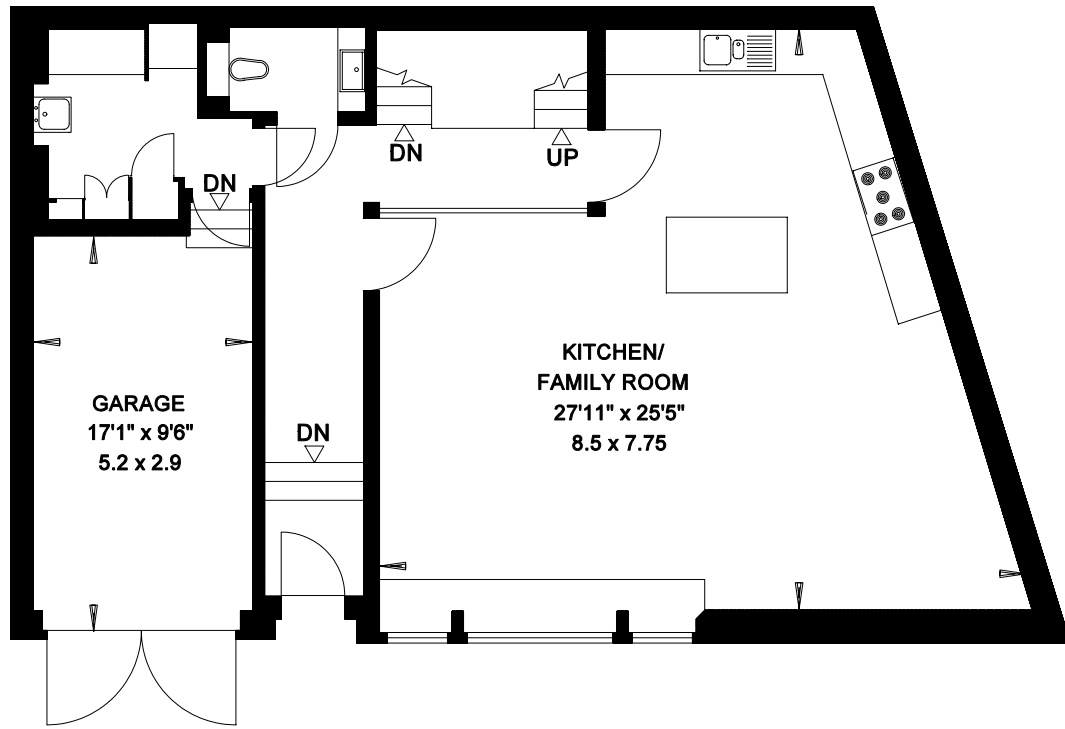

HESPER MEWS
LONDON SW5
Gross Internal Area = 339 sq. metres
3650 sq. feet

GROUND FLOOR

SECOND FLOOR

LOWER GROUND FLOOR

FIRST FLOOR