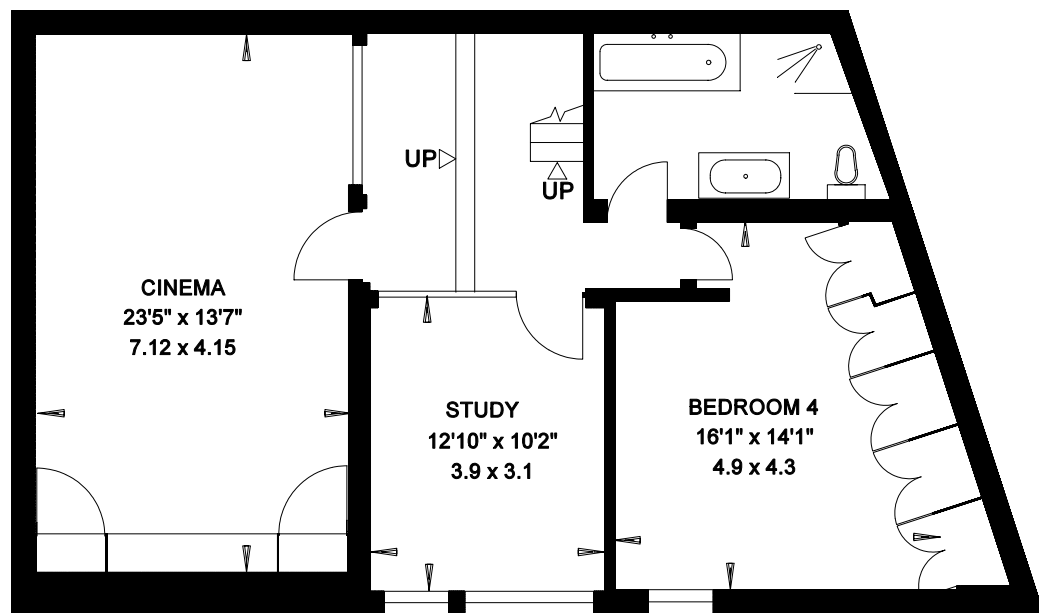

HESPER MEWS
LONDON SW5
Gross Internal Area = 339 sq. metres
3650 sq. feet

GROUND FLOOR

SECOND FLOOR

LOWER GROUND FLOOR

FIRST FLOOR