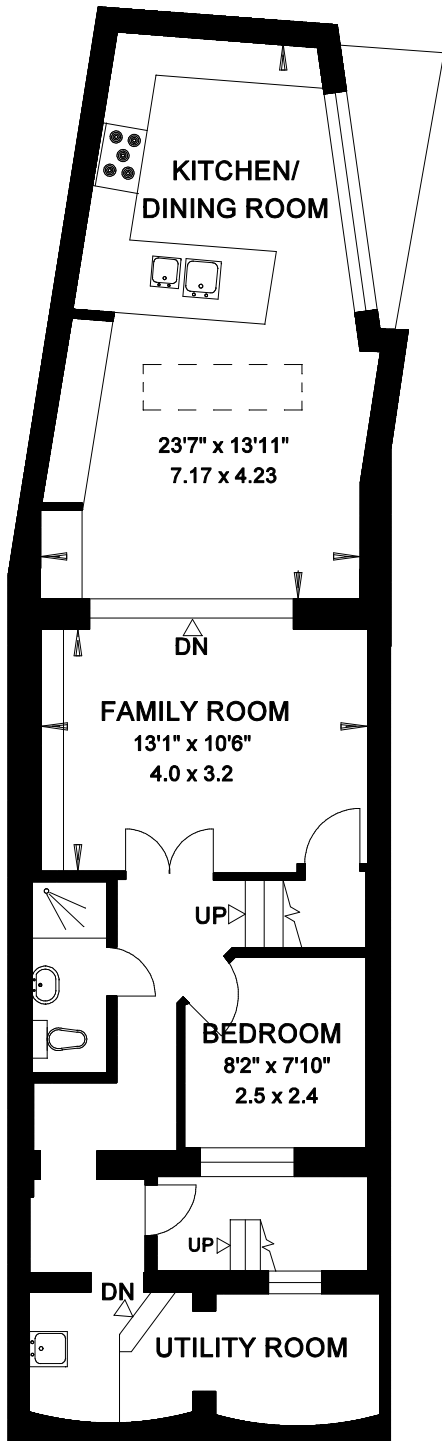

**WALTON STREET  
LONDON SW3**

Gross Internal Area = 183 sq. metres  
1971 sq. feet

**LOWER GROUND FLOOR**

**GROUND FLOOR**

**SECOND FLOOR**

**FIRST FLOOR**