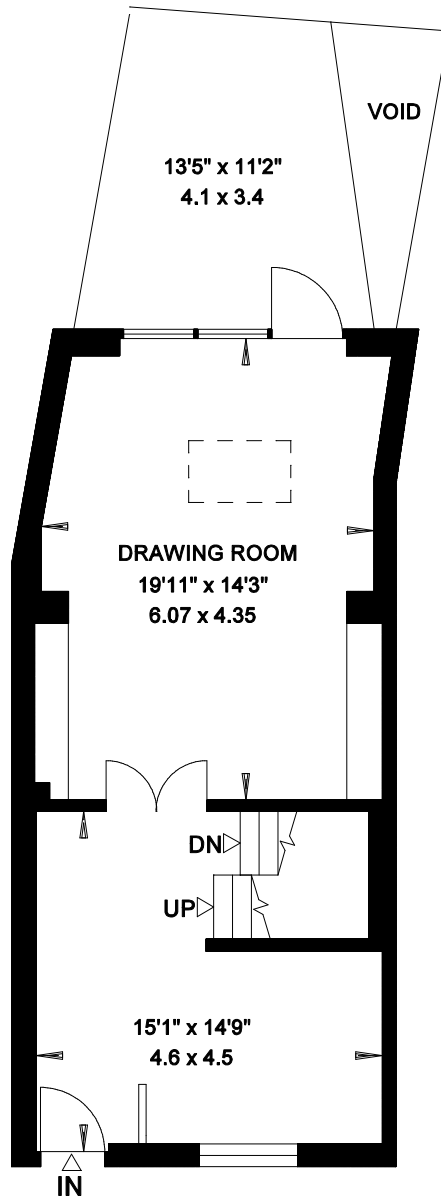

**WALTON STREET  
LONDON SW3**

Gross Internal Area = 183 sq. metres  
1971 sq. feet

**LOWER GROUND FLOOR**

**GROUND FLOOR**

**SECOND FLOOR**

**FIRST FLOOR**