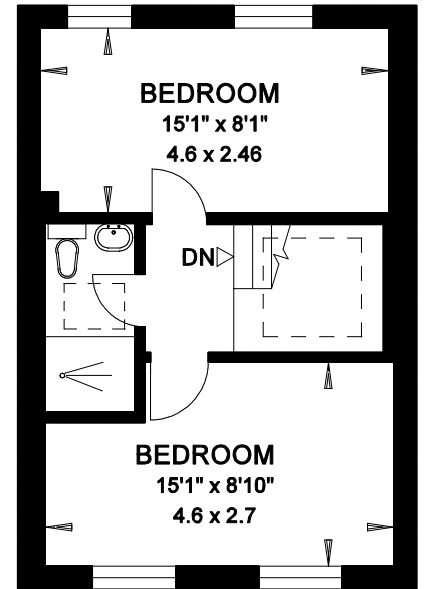

**WALTON STREET  
LONDON SW3**

Gross Internal Area = 183 sq. metres  
1971 sq. feet

**LOWER GROUND FLOOR**

**GROUND FLOOR**

**SECOND FLOOR**

**FIRST FLOOR**