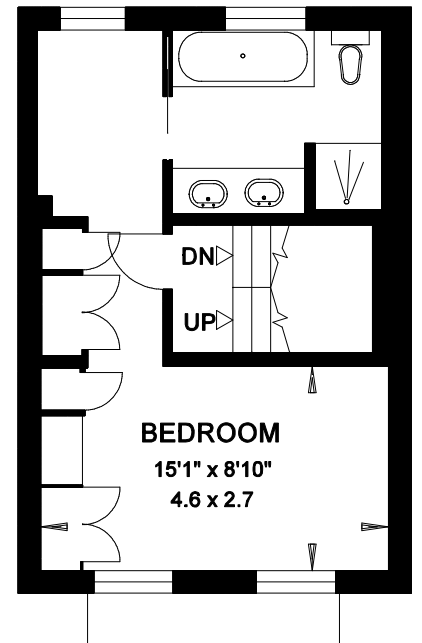

**WALTON STREET  
LONDON SW3**

Gross Internal Area = 183 sq. metres  
1971 sq. feet

**LOWER GROUND FLOOR**

**GROUND FLOOR**

**SECOND FLOOR**

**FIRST FLOOR**