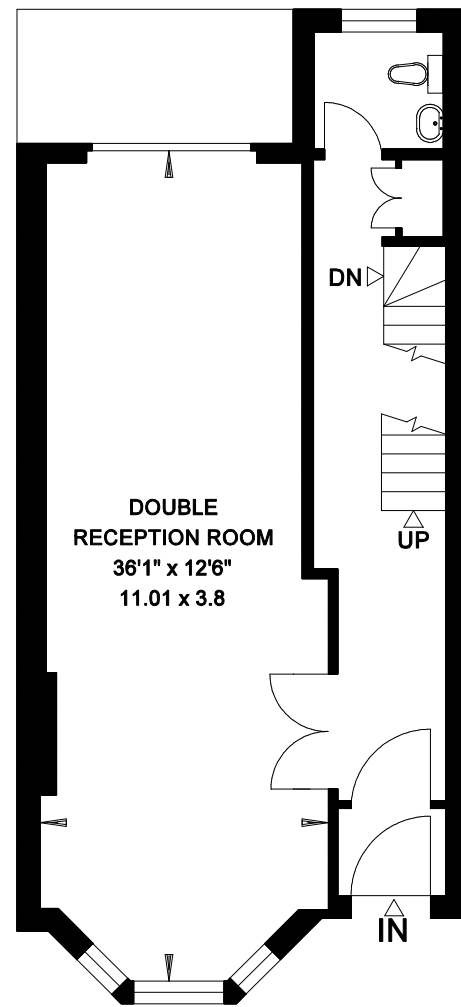

**BEAUFORT STREET
LONDON SW3**

Gross Internal Area = 295 sq. metres
3178 sq. feet

LOWER GROUND FLOOR

GROUND FLOOR

FIRST FLOOR

SECOND FLOOR

THIRD FLOOR