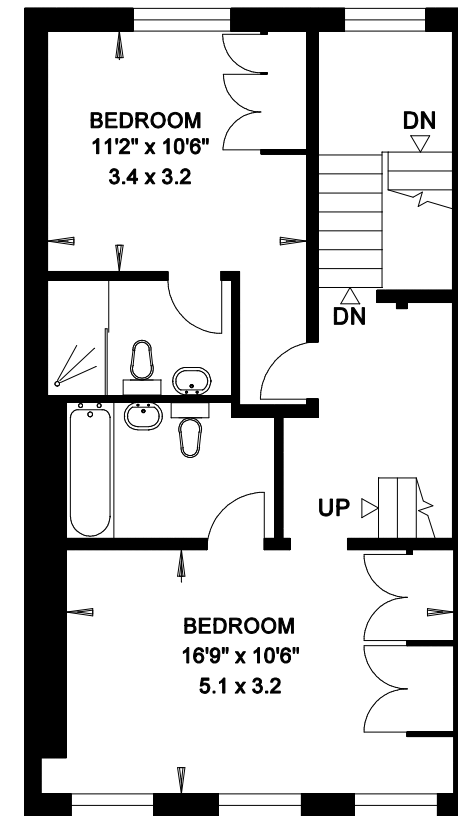

**BEAUFORT STREET
LONDON SW3**

Gross Internal Area = 295 sq. metres
3178 sq. feet

LOWER GROUND FLOOR

GROUND FLOOR

FIRST FLOOR

SECOND FLOOR

THIRD FLOOR