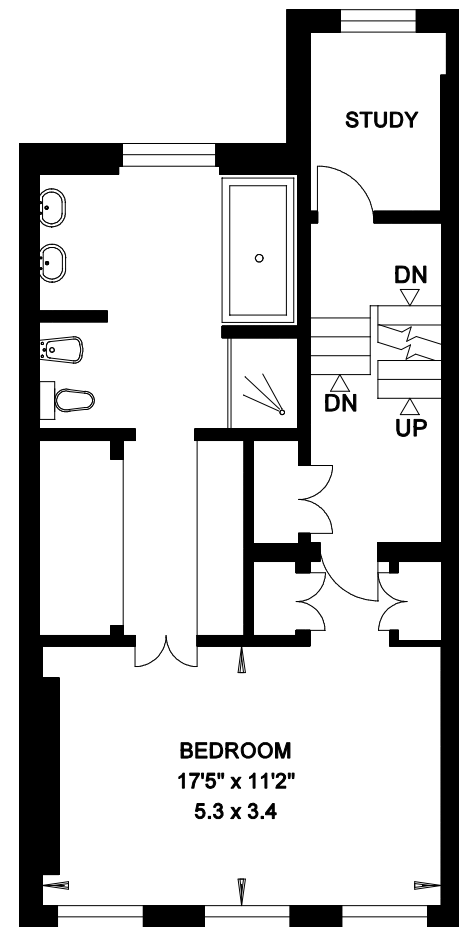

**BEAUFORT STREET
LONDON SW3**

Gross Internal Area = 295 sq. metres
3178 sq. feet

LOWER GROUND FLOOR

GROUND FLOOR

FIRST FLOOR

SECOND FLOOR

THIRD FLOOR