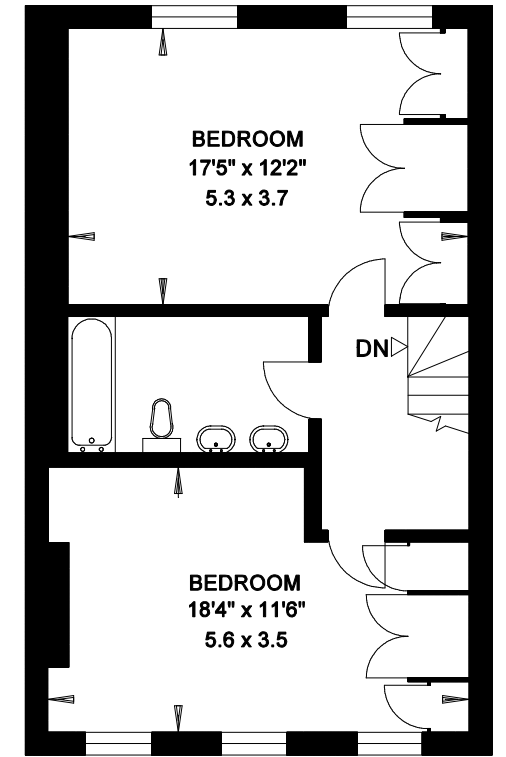

**BEAUFORT STREET
LONDON SW3**

Gross Internal Area = 295 sq. metres
3178 sq. feet

LOWER GROUND FLOOR

GROUND FLOOR

FIRST FLOOR

SECOND FLOOR

THIRD FLOOR