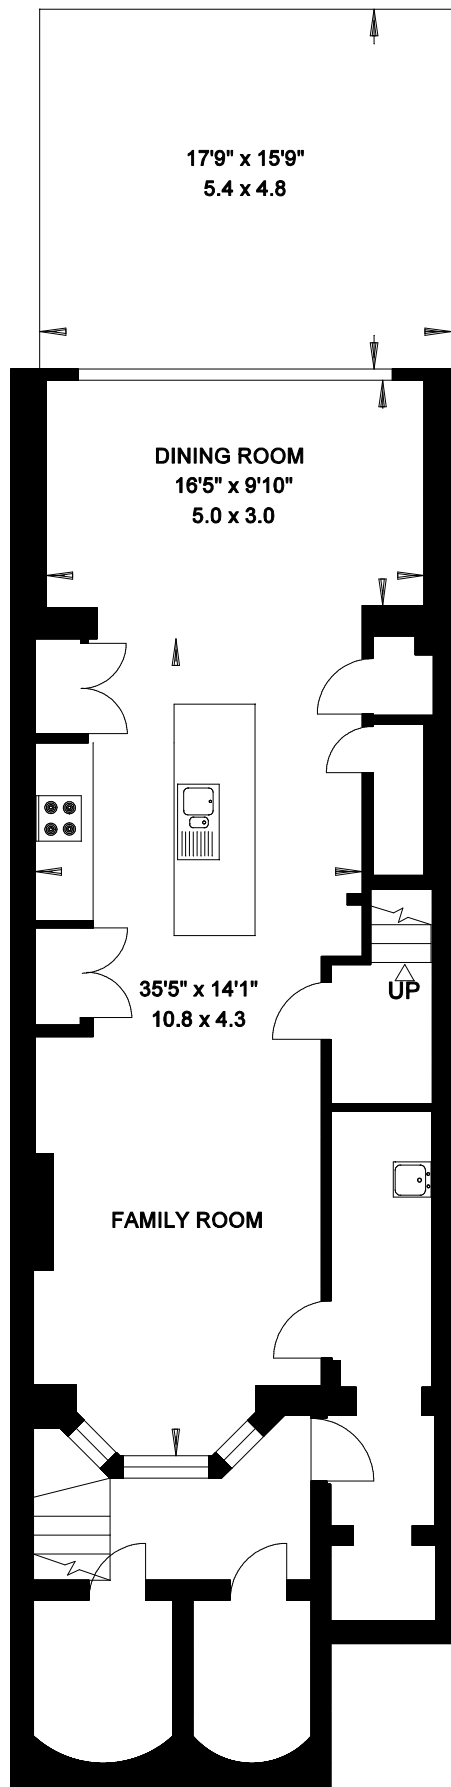

**BEAUFORT STREET
LONDON SW3**

Gross Internal Area = 295 sq. metres
3178 sq. feet

LOWER GROUND FLOOR

GROUND FLOOR

FIRST FLOOR

SECOND FLOOR

THIRD FLOOR