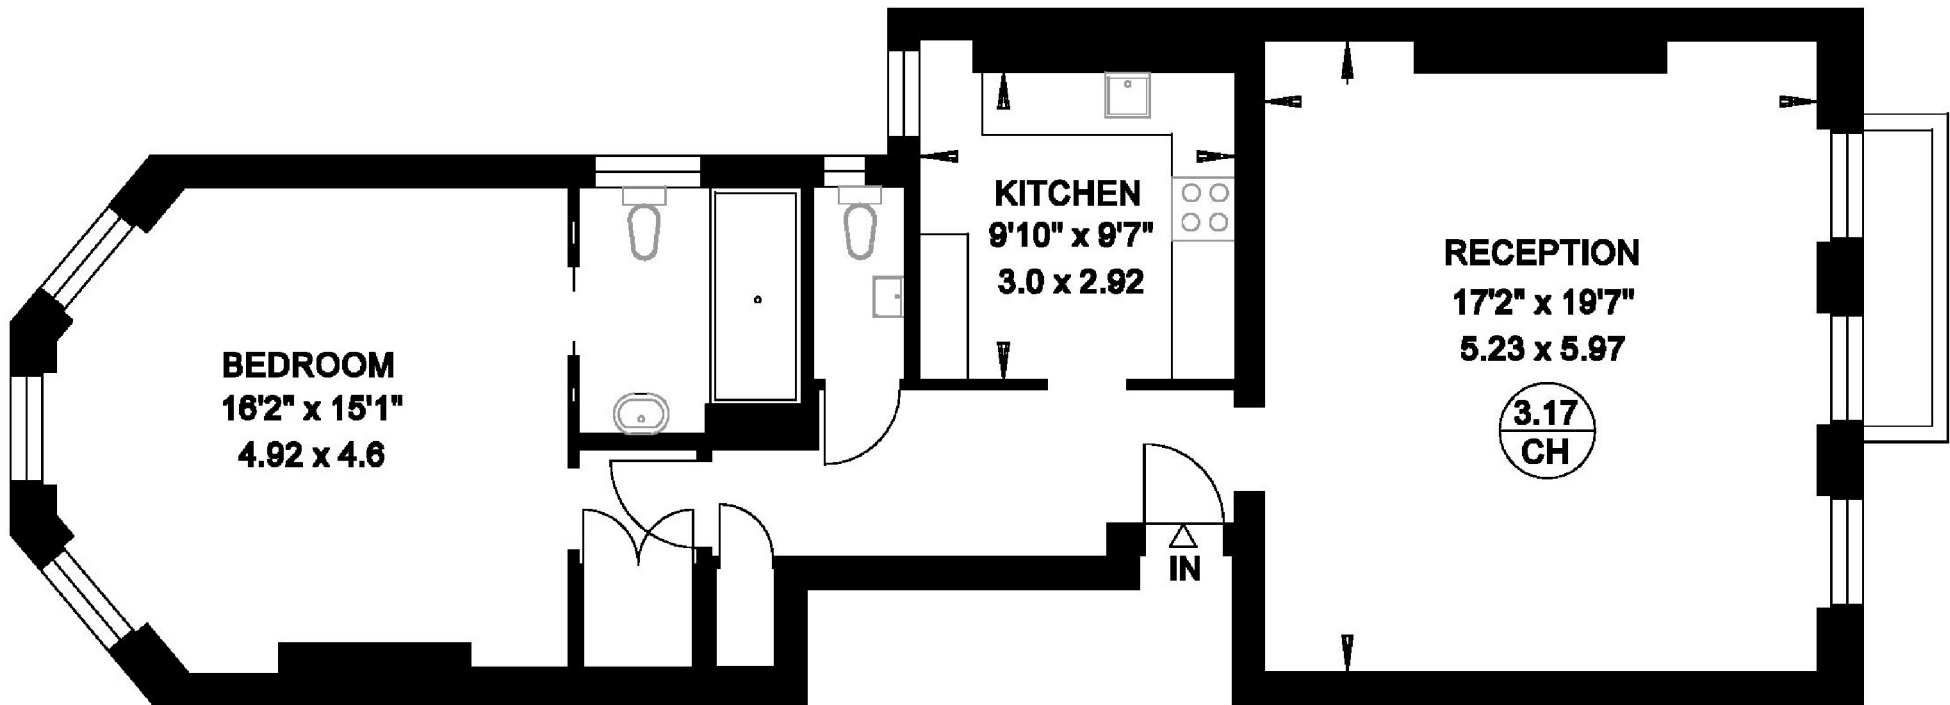

**ORMONDE GATE**  
**LONDON SW3**

**Gross Internal Area = 81.8 sq. metres**  
**881 sq. feet**

**SECOND FLOOR**