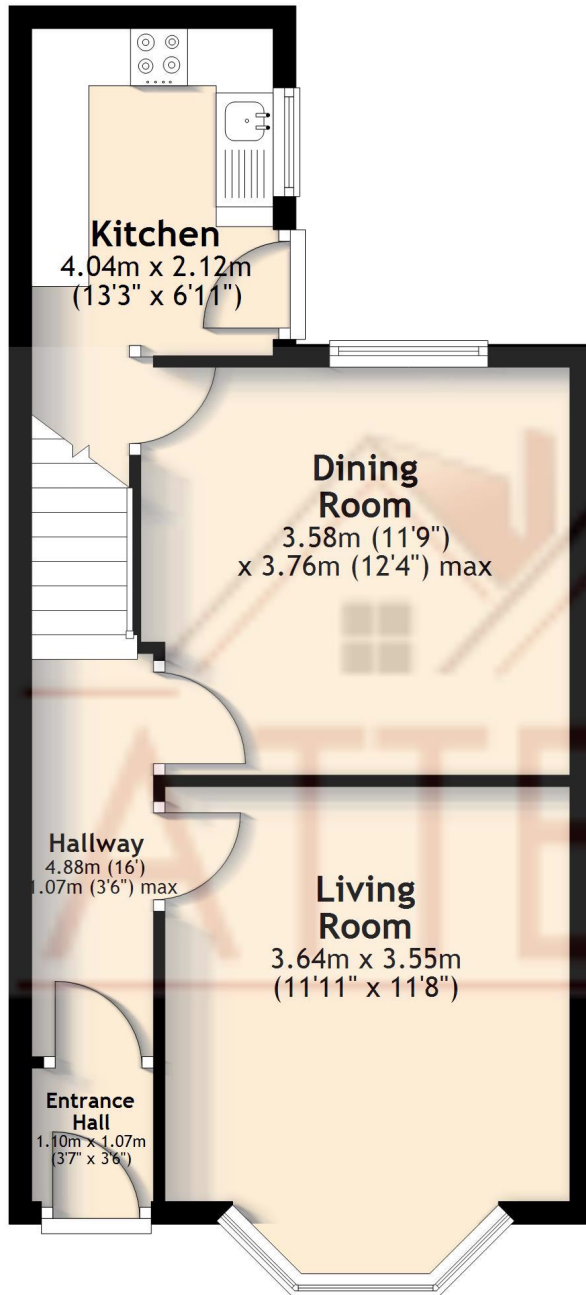

## Ground Floor

Approx. 42.1 sq. metres (453.4 sq. feet)

## First Floor

Approx. 40.8 sq. metres (439.0 sq. feet)

**Total area: approx. 82.9 sq. metres (892.4 sq. feet)**

The floor plans are for illustrative purposes only and should be used as such. The actual dimensions and layout of the property may vary from those shown in the floor plans.

Plan produced using PlanUp.