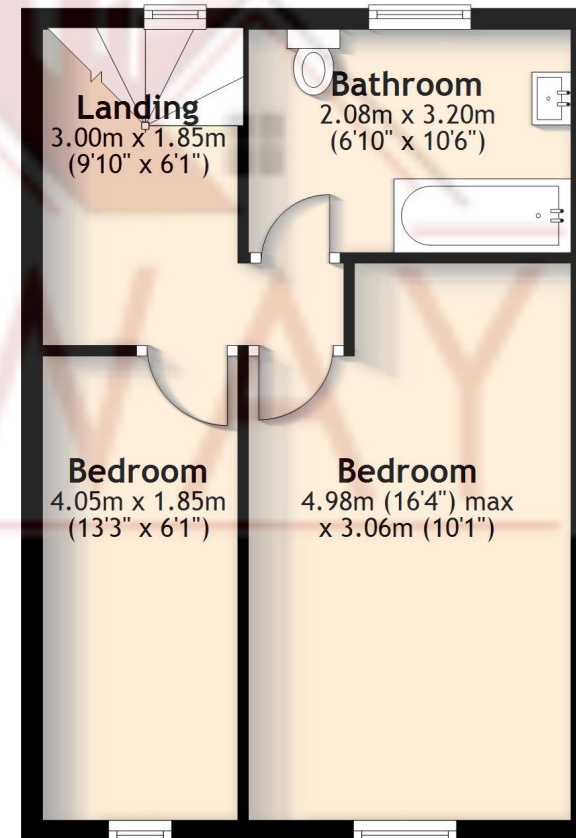

Ground Floor

Approx. 41.6 sq. metres (448.2 sq. feet)
(excluding Entrance Hall)

First Floor

Approx. 36.2 sq. metres (390.0 sq. feet)

Total area: approx. 77.9 sq. metres (838.2 sq. feet)

The floor plans are for illustrative purposes only and should be used as such. The actual dimensions and layout of the property may vary from those shown in the floor plans.

Plan produced using PlanUp.