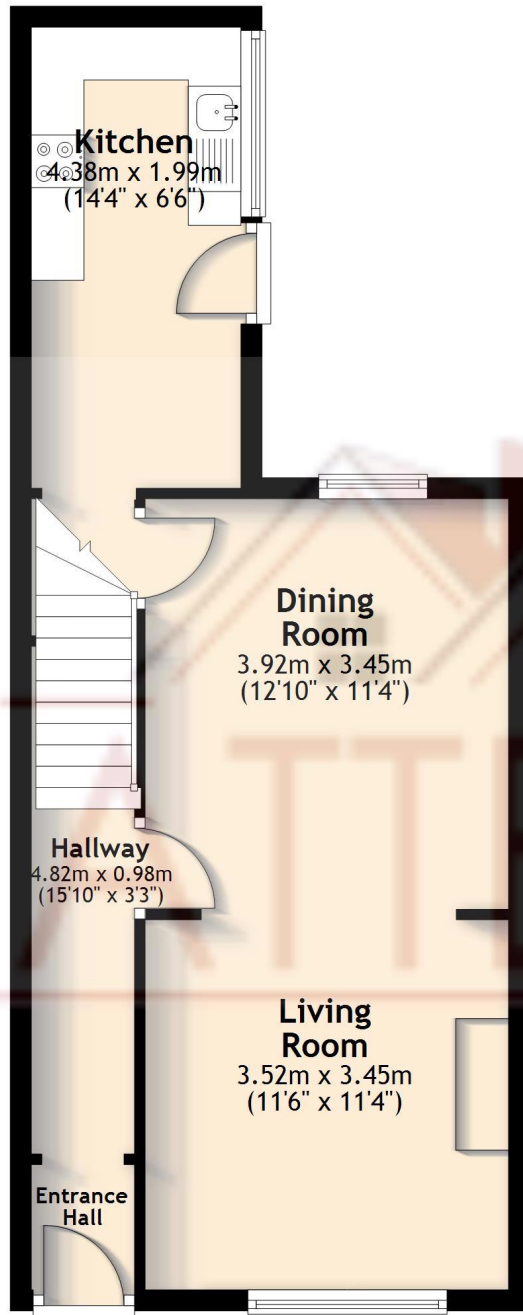

Ground Floor

Approx. 41.6 sq. metres (448.2 sq. feet)
(excluding Entrance Hall)

First Floor

Approx. 36.2 sq. metres (390.0 sq. feet)

Total area: approx. 77.9 sq. metres (838.2 sq. feet)

The floor plans are for illustrative purposes only and should be used as such. The actual dimensions and layout of the property may vary from those shown in the floor plans.

Plan produced using PlanUp.