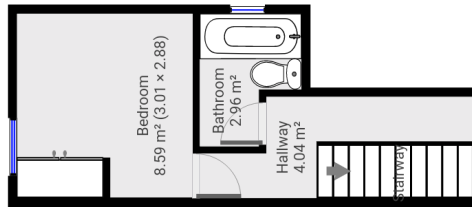

Ground Floor Approx. Gross Internal Area

85.8m²/923.54ft²

First Floor Approx. Gross Internal Area

22m²/236.80ft²

First Floor Approx. Gross Internal Area

40.2m²/432.70ft²

Loft Approx. Gross Internal Area

29.3m²/315.38ft²