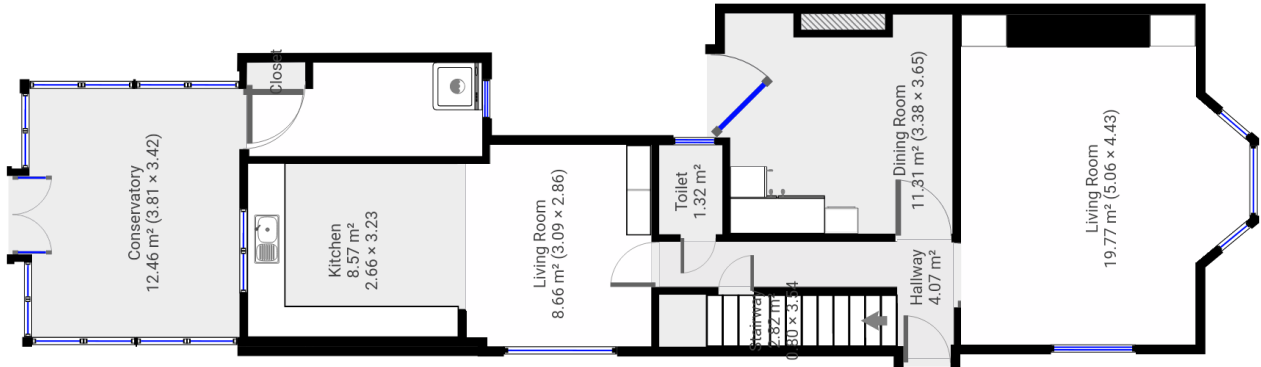

Ground Floor Approx. Gross Internal Area

85.8m²/923.54ft²

First Floor Approx. Gross Internal Area

22m²/236.80ft²

First Floor Approx. Gross Internal Area

40.2m²/432.70ft²

Loft Approx. Gross Internal Area

29.3m²/315.38ft²