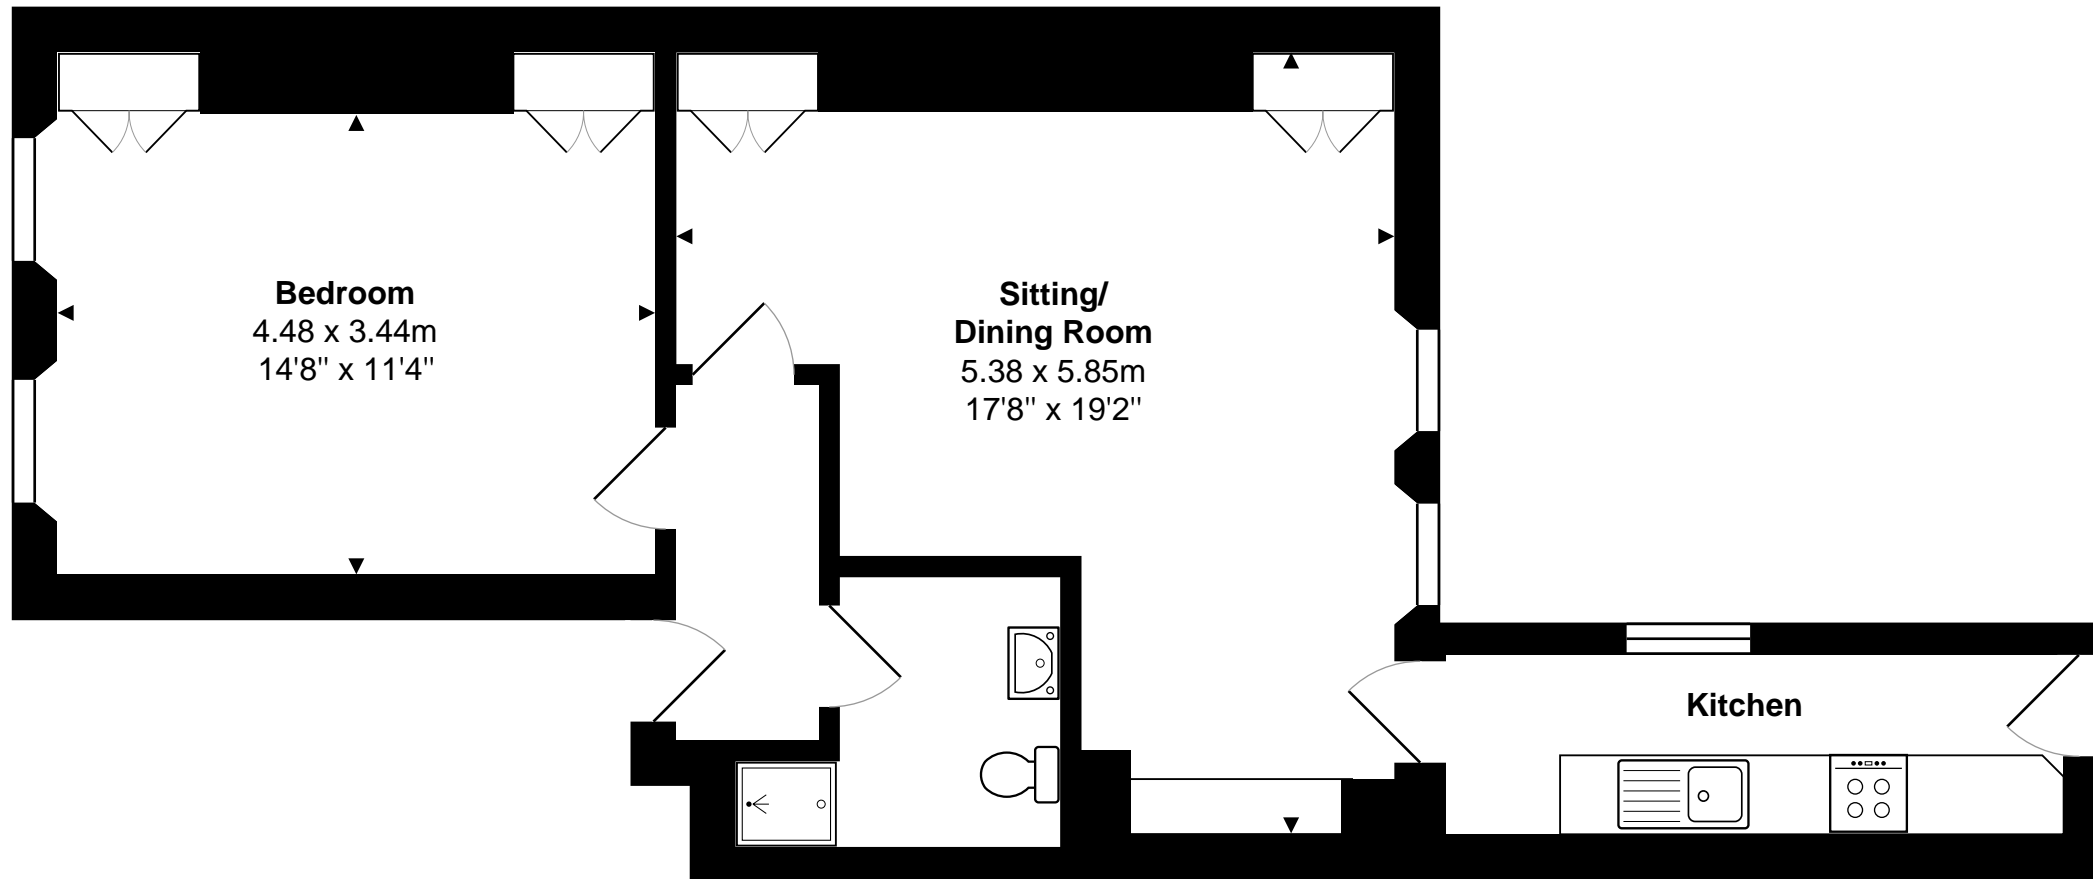

Flat 1, 12 Belmont, Bath
Gross Internal Area: 56.3 m² ... 606 ft²

All measurements are approximate and for display purposes only