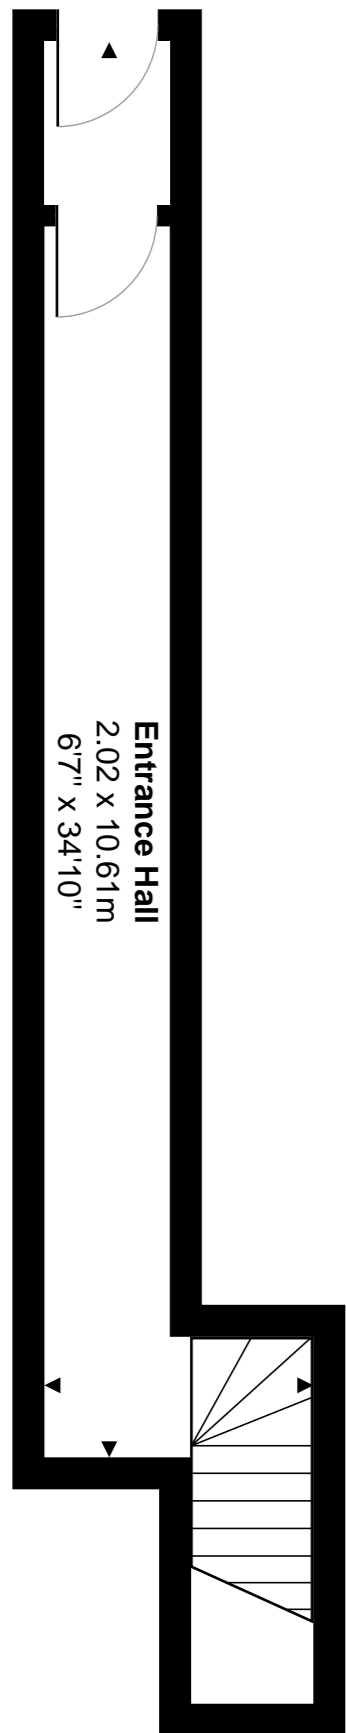

82 Walcot Street, Bath
Total Area: 123.2 m² ... 1326 ft² (excluding roof terrace)

All measurements are approximate and for display purposes only