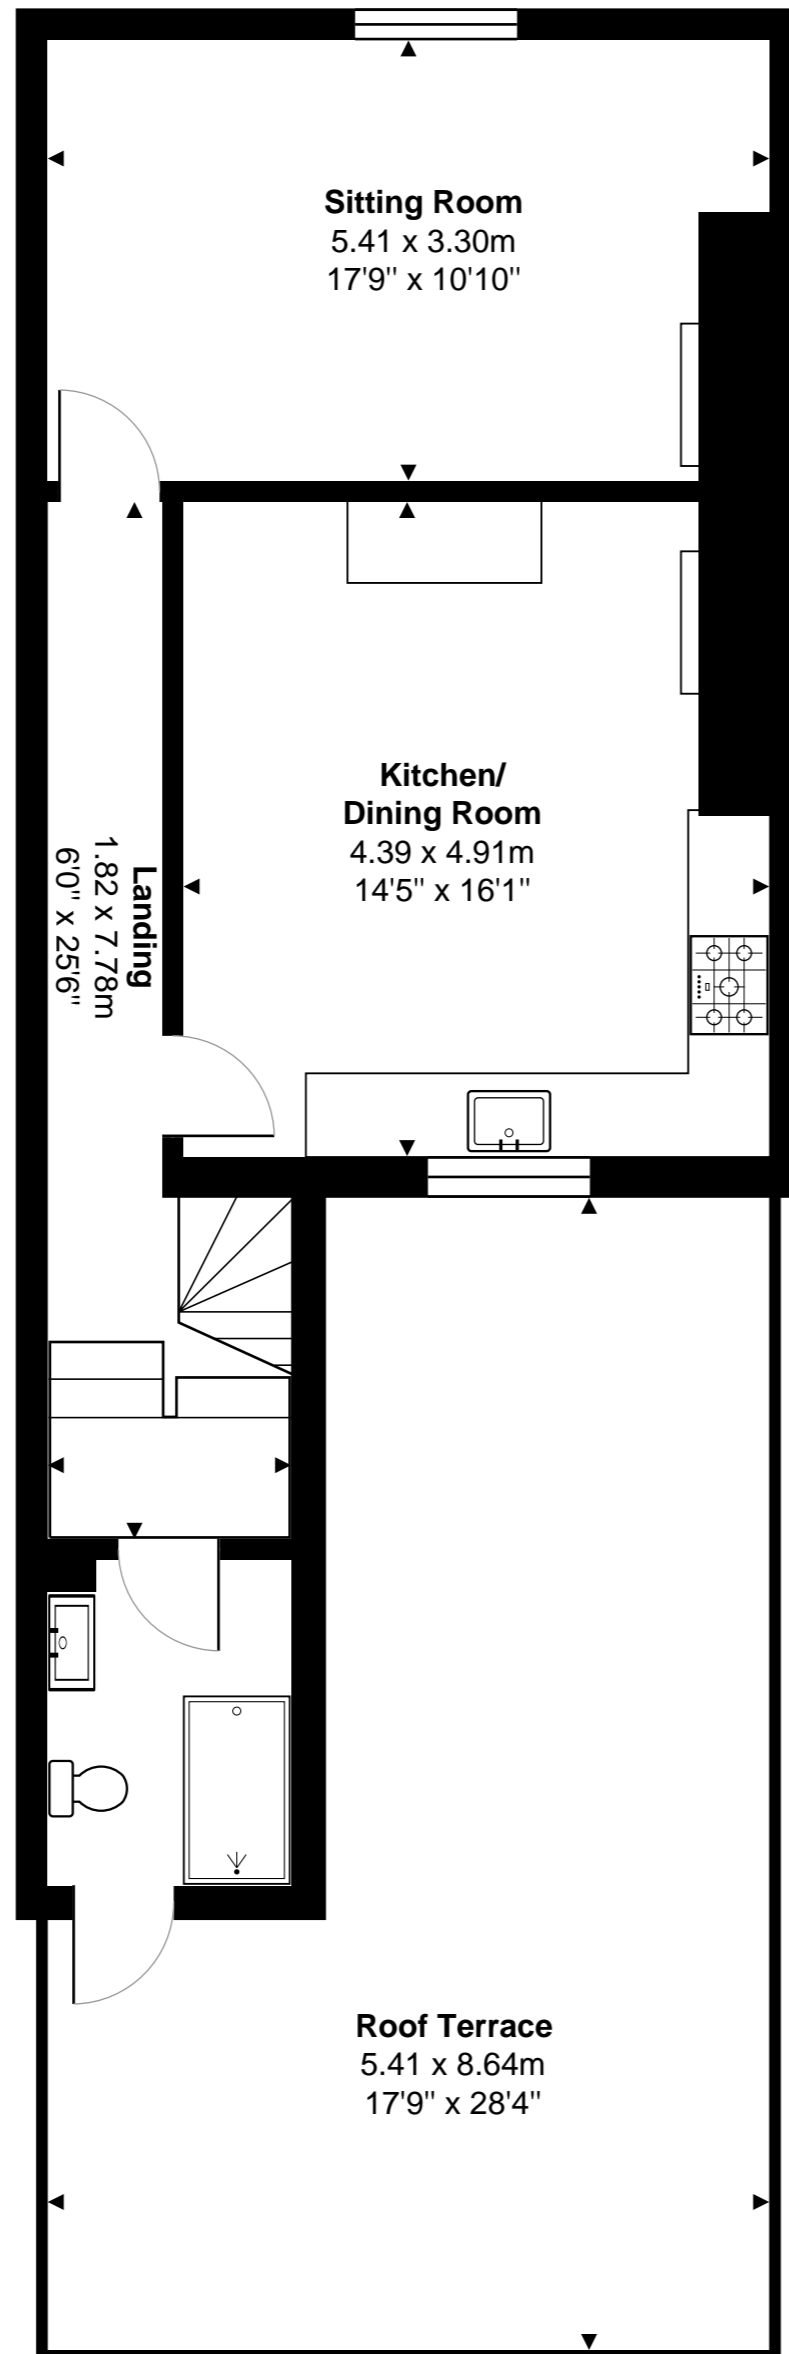

82 Walcot Street, Bath
Total Area: 123.2 m² ... 1326 ft² (excluding roof terrace)

All measurements are approximate and for display purposes only