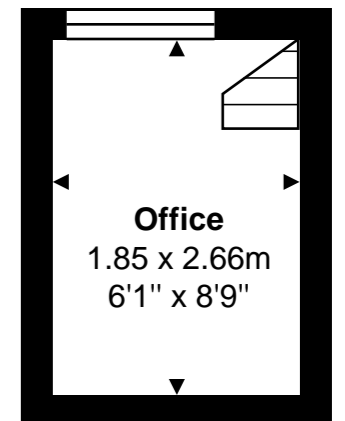

82 Walcot Street, Bath
Total Area: 123.2 m² ... 1326 ft² (excluding roof terrace)

All measurements are approximate and for display purposes only