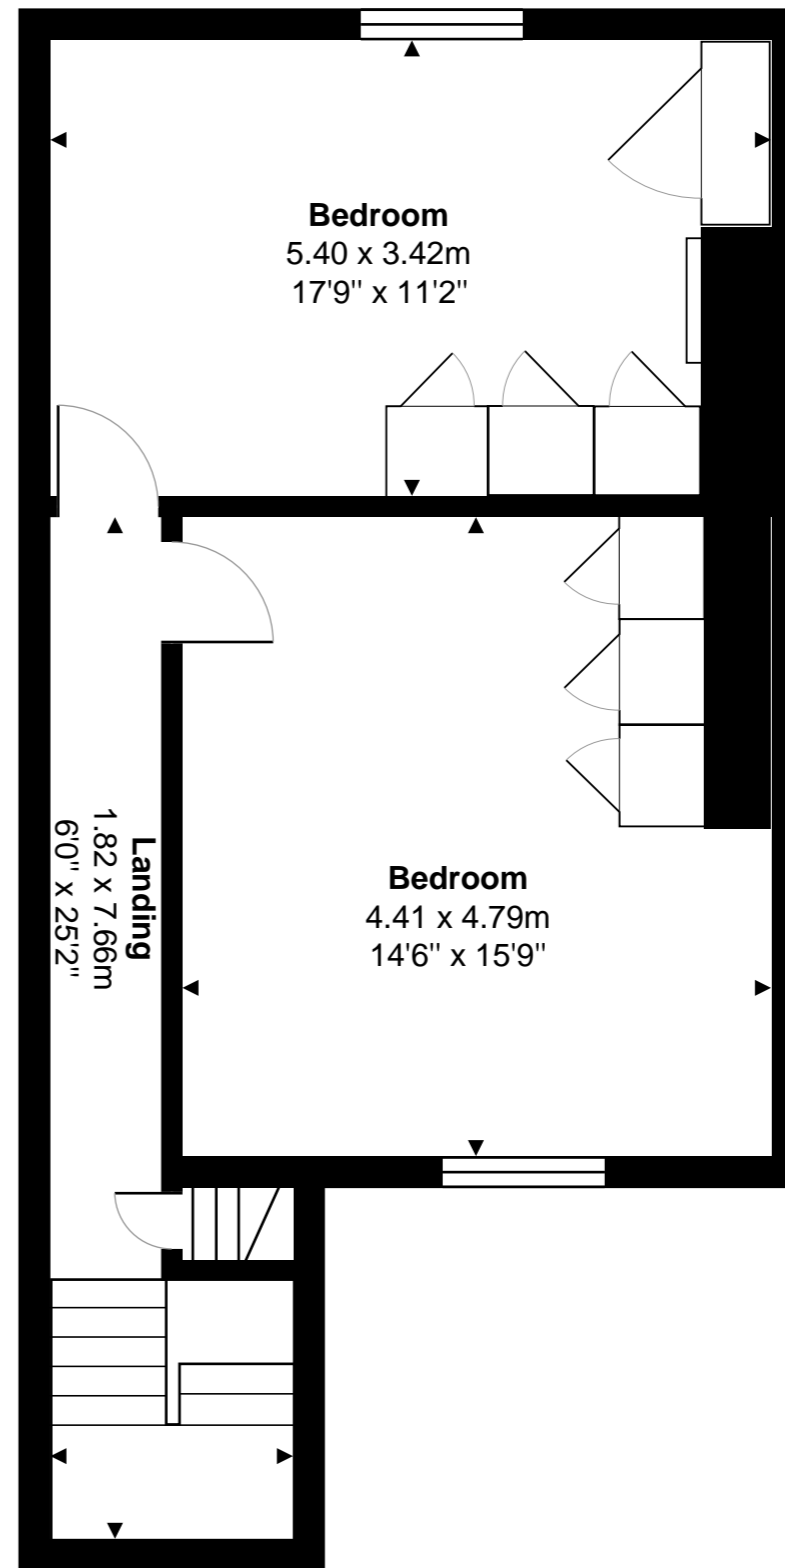

82 Walcot Street, Bath
Total Area: 123.2 m² ... 1326 ft² (excluding roof terrace)

All measurements are approximate and for display purposes only