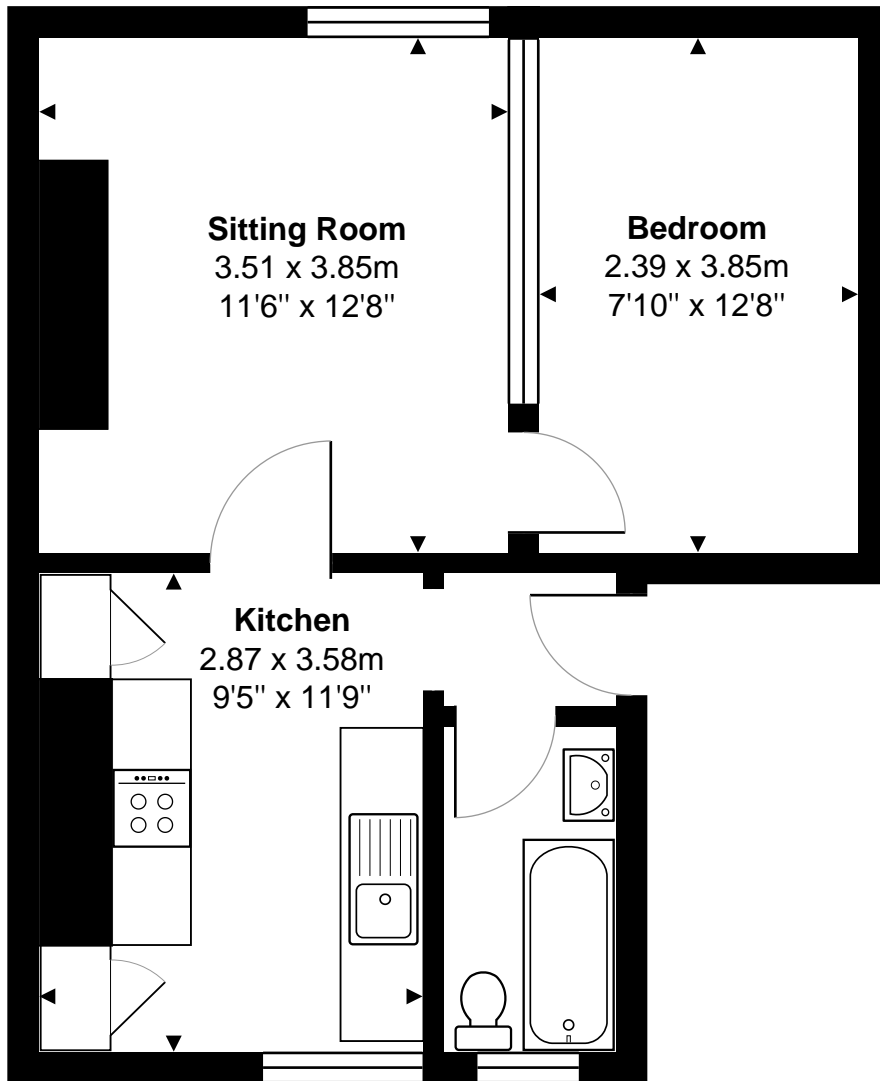

Flat 1, 12 Daniel Street, BATH

Total Area: 38.9 m<sup>2</sup> ... 418 ft<sup>2</sup>

All measurements are approximate and for display purposes only