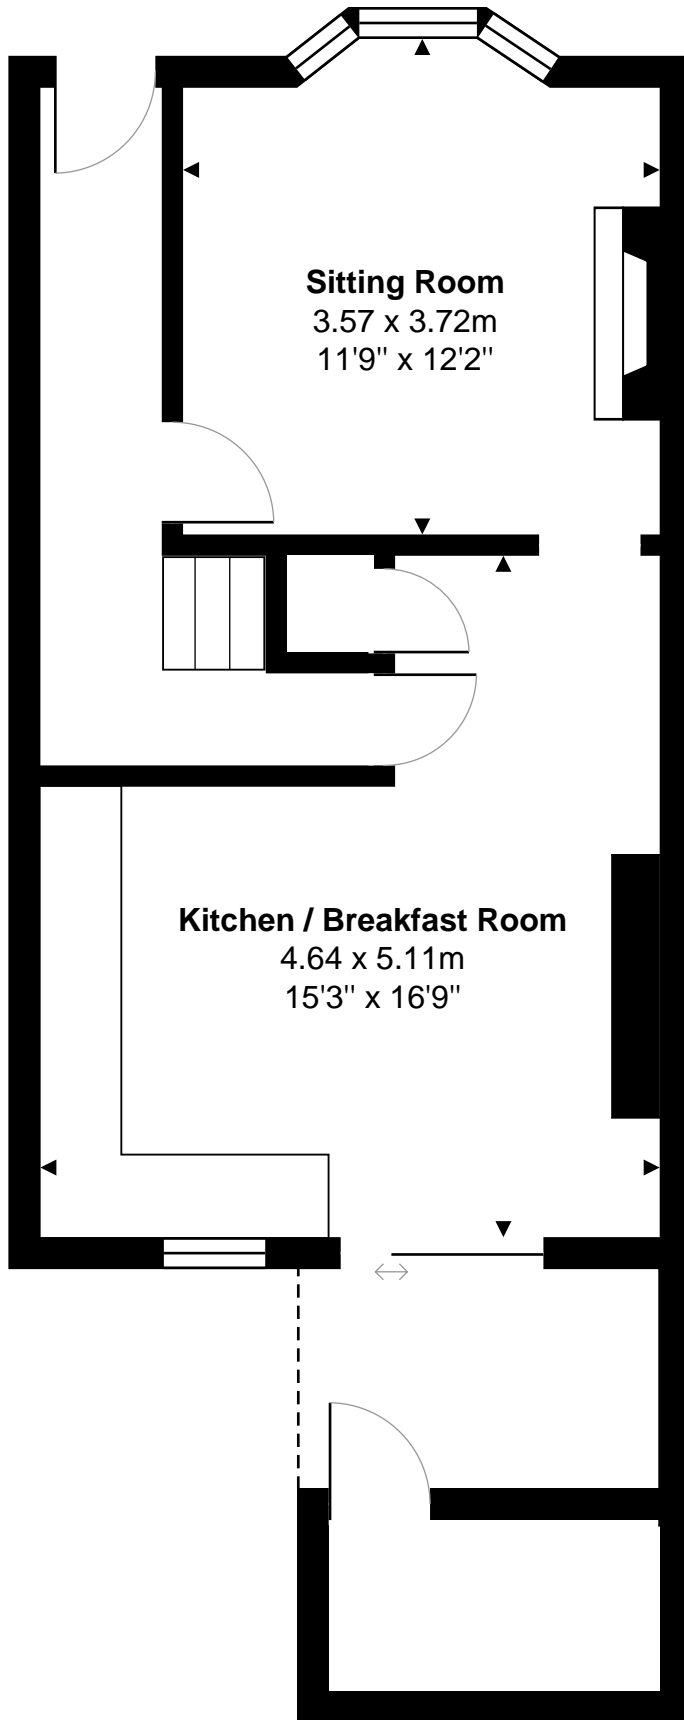

11 Clarence Place, Bath

Total Area: 83.7 m² ... 901 ft²

All measurements are approximate and for display purposes only