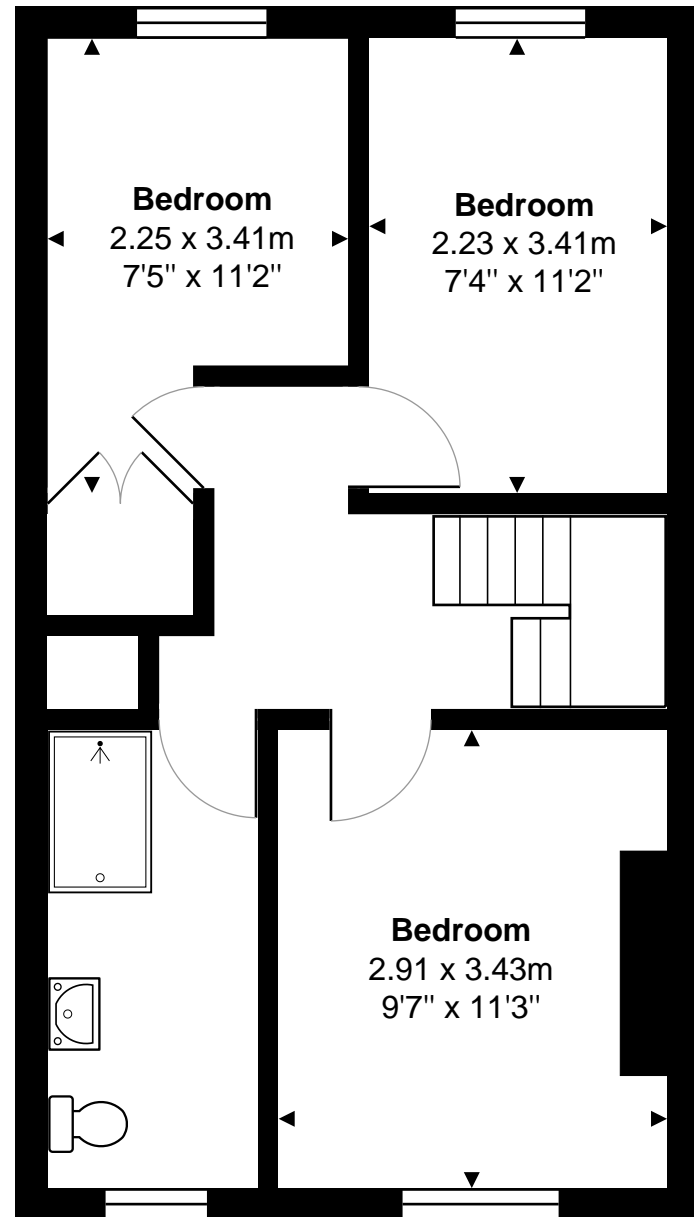

11 Clarence Place, Bath

Total Area: 83.7 m² ... 901 ft²

All measurements are approximate and for display purposes only