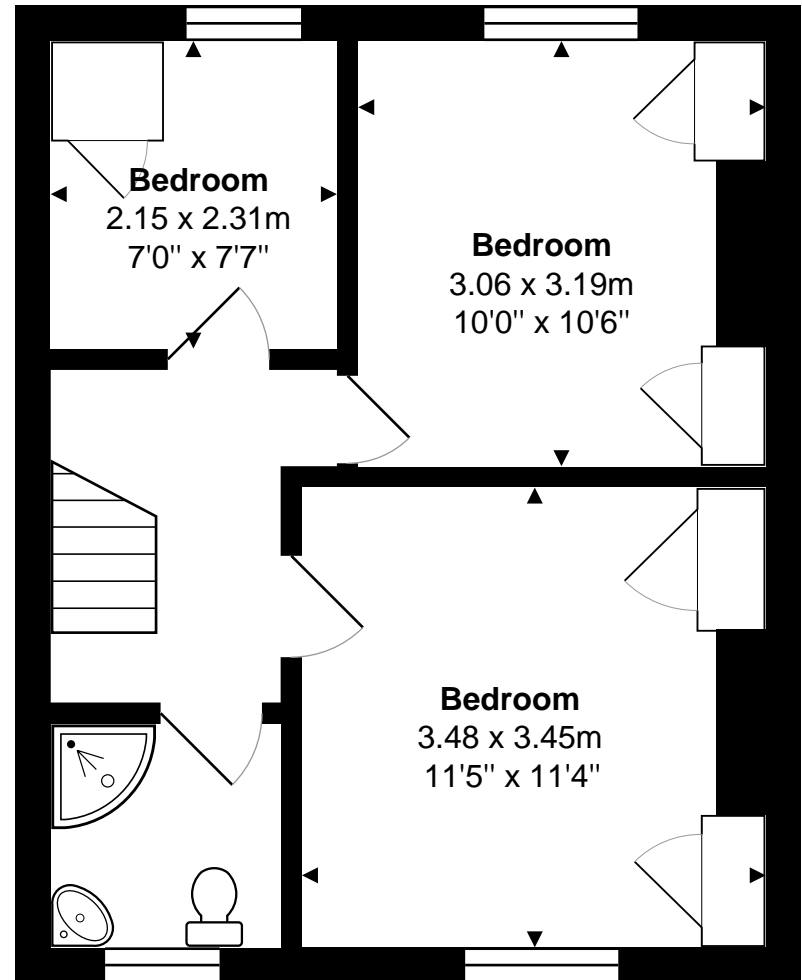

8 Holcombe Lane, Bathampton

Gross Internal Area: 78.3 m<sup>2</sup> ... 843 ft<sup>2</sup>

All measurements are approximate and for display purposes only