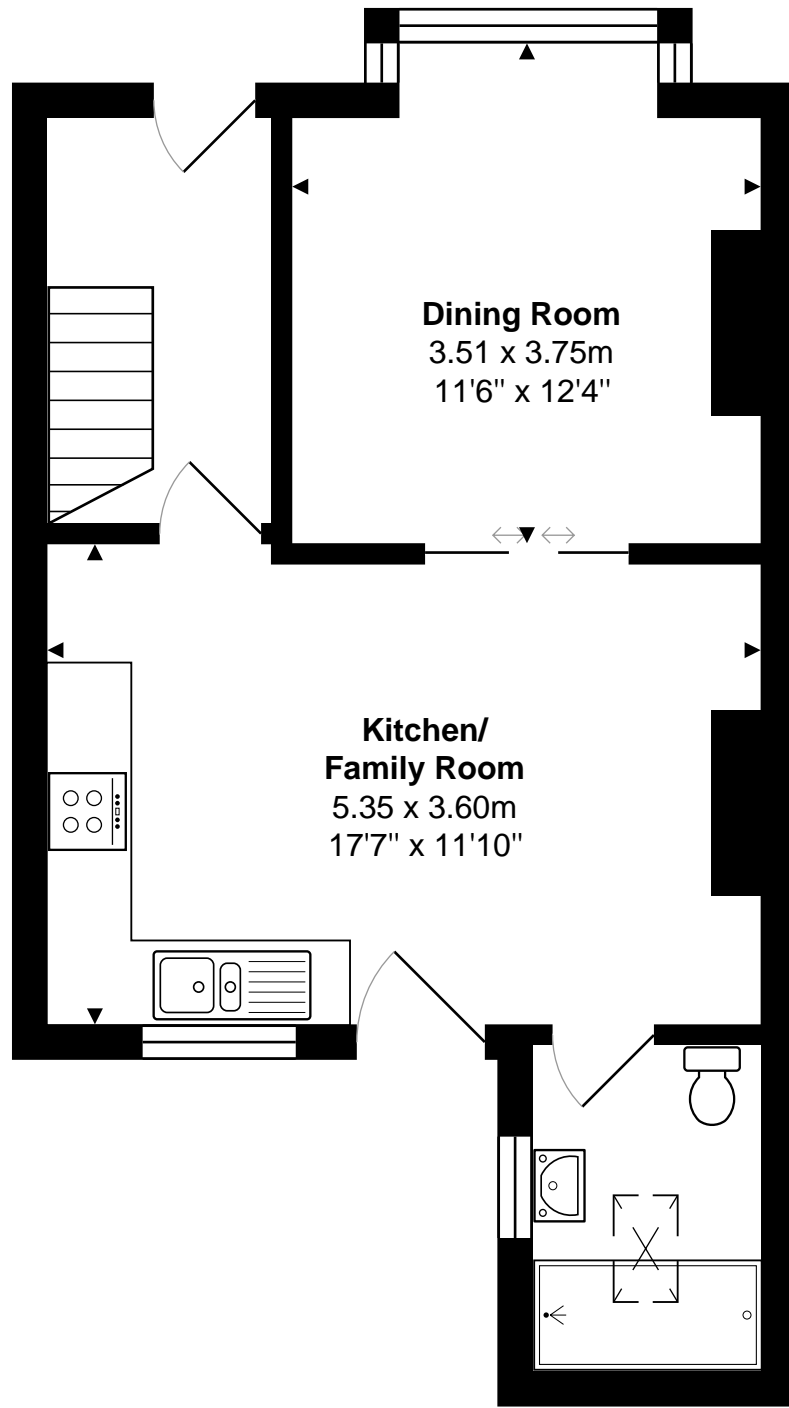

8 Holcombe Lane, Bathampton

Gross Internal Area: 78.3 m<sup>2</sup> ... 843 ft<sup>2</sup>

All measurements are approximate and for display purposes only