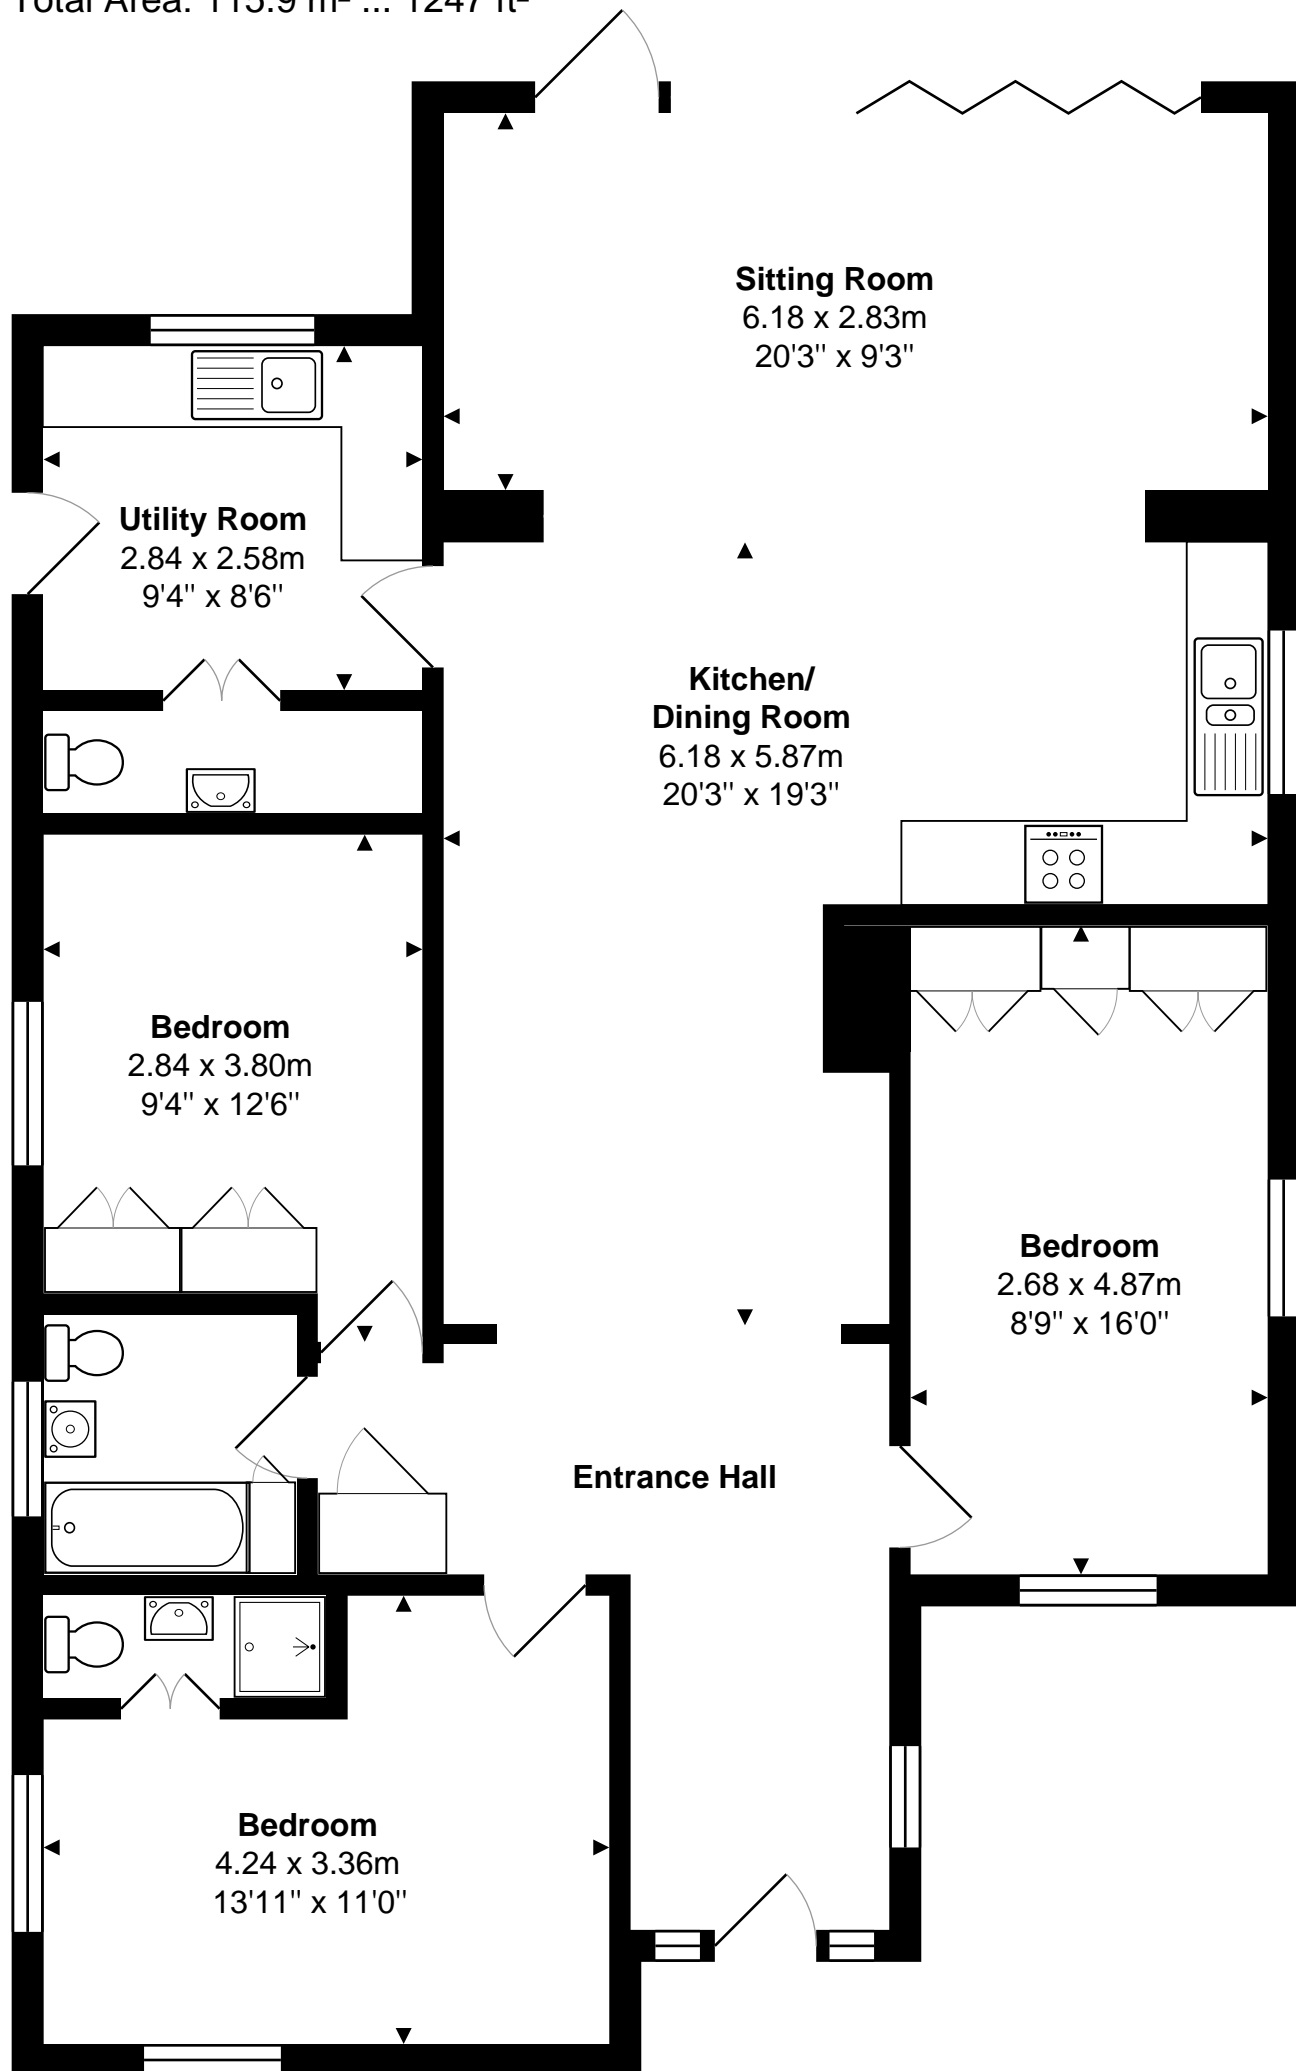

24a Lowden Avenue, Chippenham

Total Area: 115.9 m<sup>2</sup> ... 1247 ft<sup>2</sup>

All measurements are approximate and for display purposes only