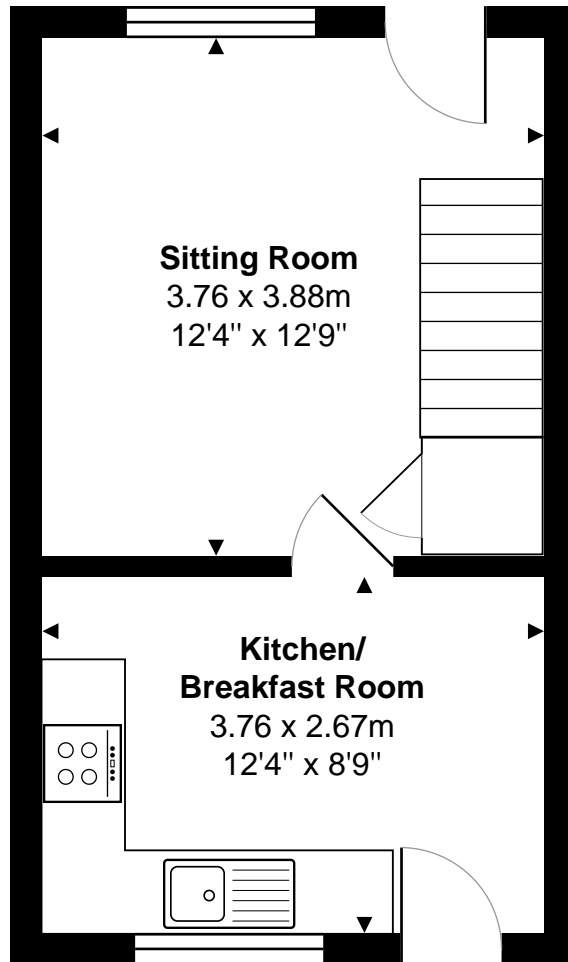

22 Duke Street, Trowbridge
Total Area: 51.2 m² ... 552 ft²

All measurements are approximate and for display purposes only