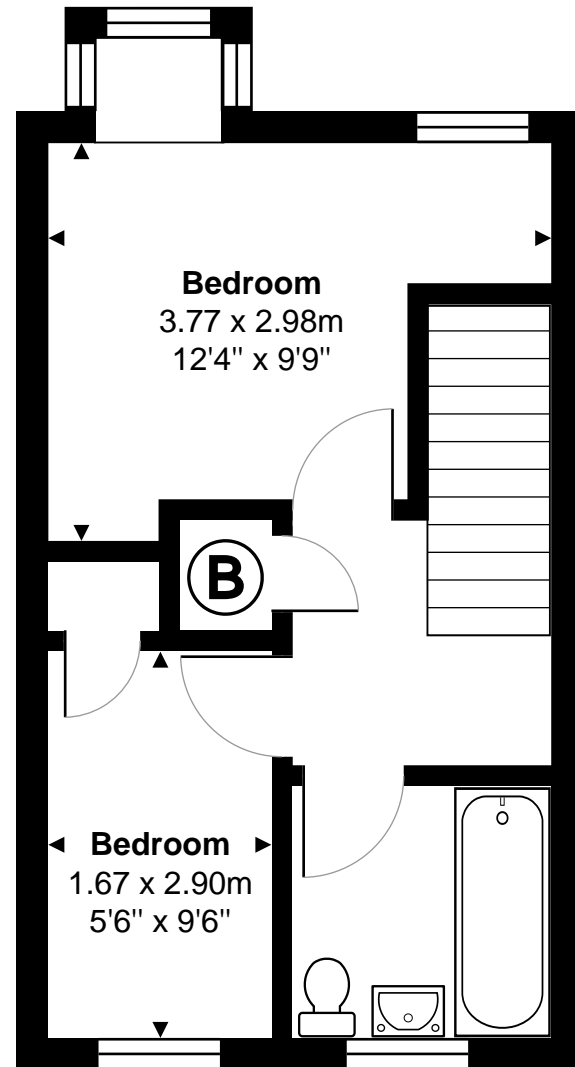

22 Duke Street, Trowbridge
Total Area: 51.2 m² ... 552 ft²

All measurements are approximate and for display purposes only