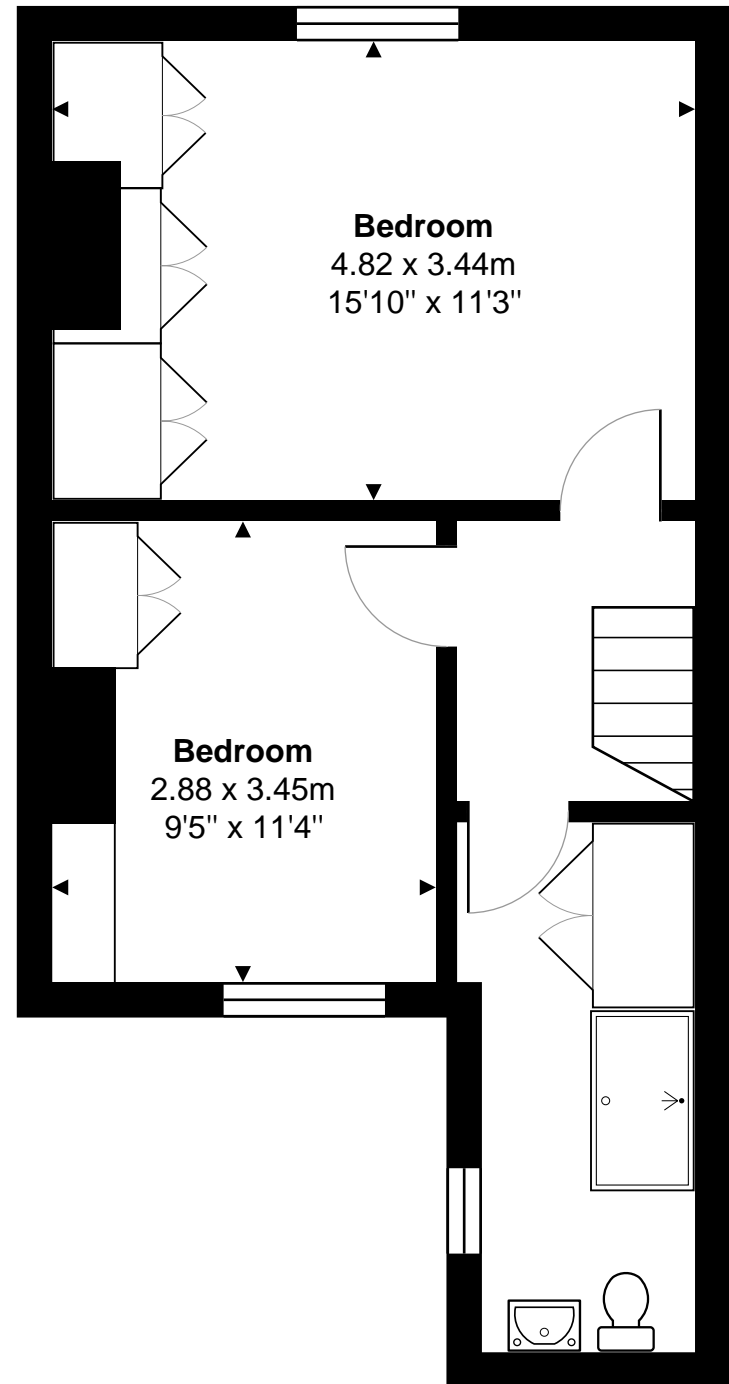

7 Worcester Place, Larkhall, Bath

Total Area: 75.4 m² ... 811 ft²

All measurements are approximate and for display purposes only