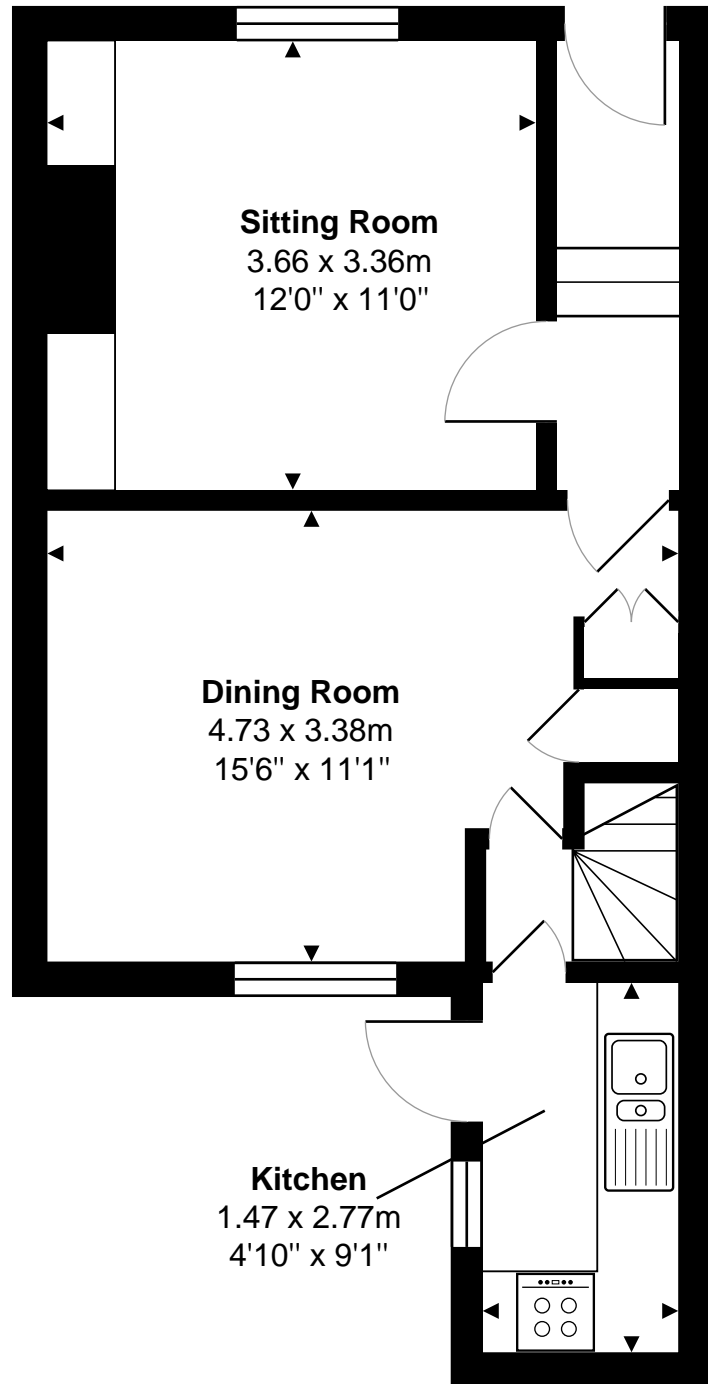

7 Worcester Place, Larkhall, Bath

Total Area: 75.4 m² ... 811 ft²

All measurements are approximate and for display purposes only