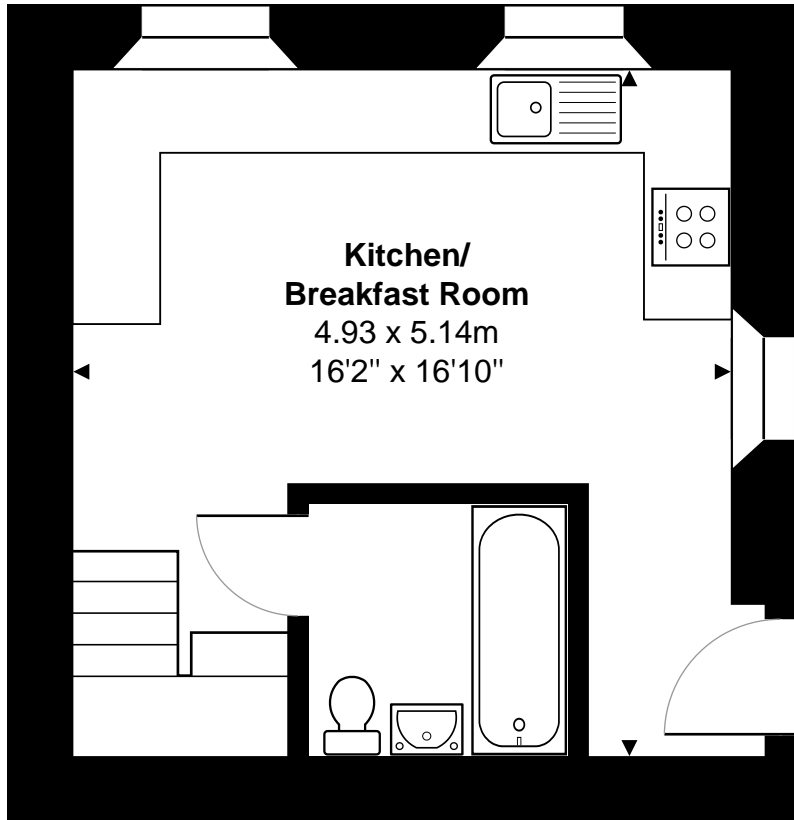

The Annexe, Battlefields

Total Area: 71.7 m² ... 771 ft²

Ground Floor

First Floor

All measurements are approximate and for display purposes only