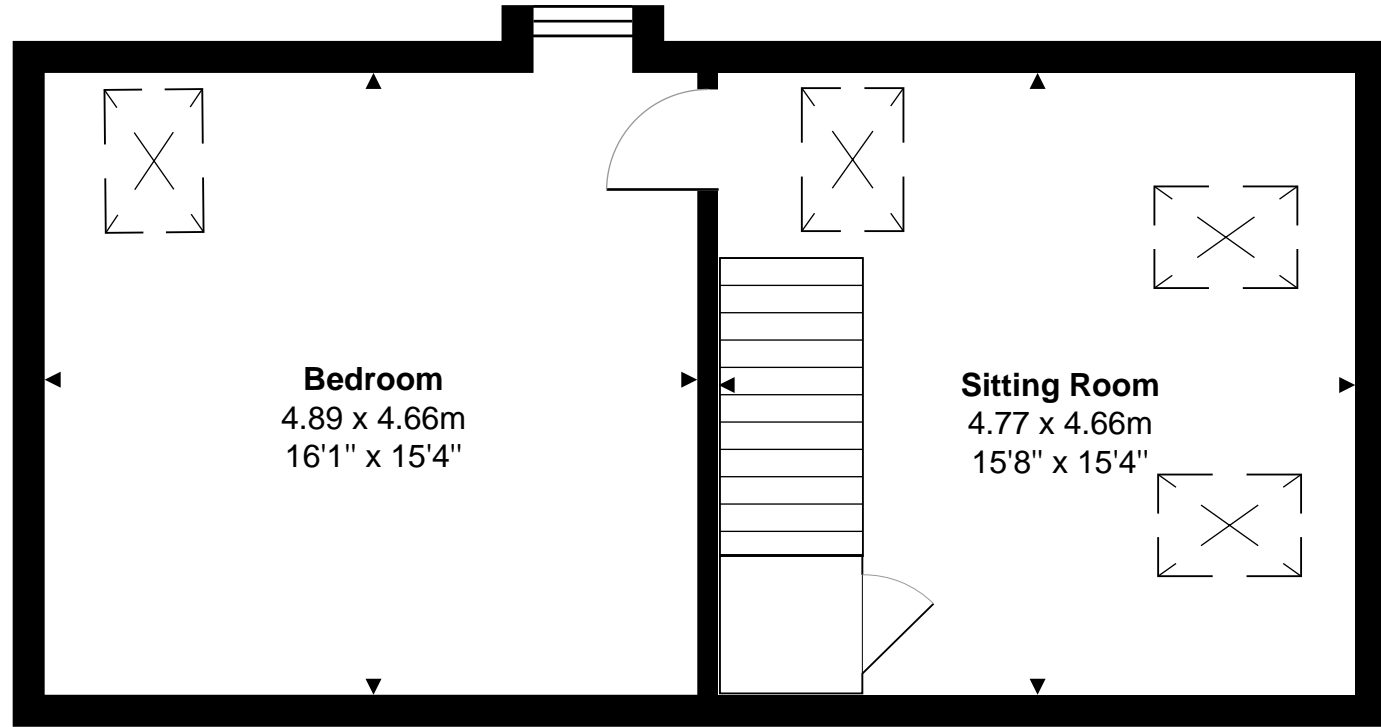

The Annexe, Battlefields

Total Area: 71.7 m² ... 771 ft²

Ground Floor

First Floor

All measurements are approximate and for display purposes only