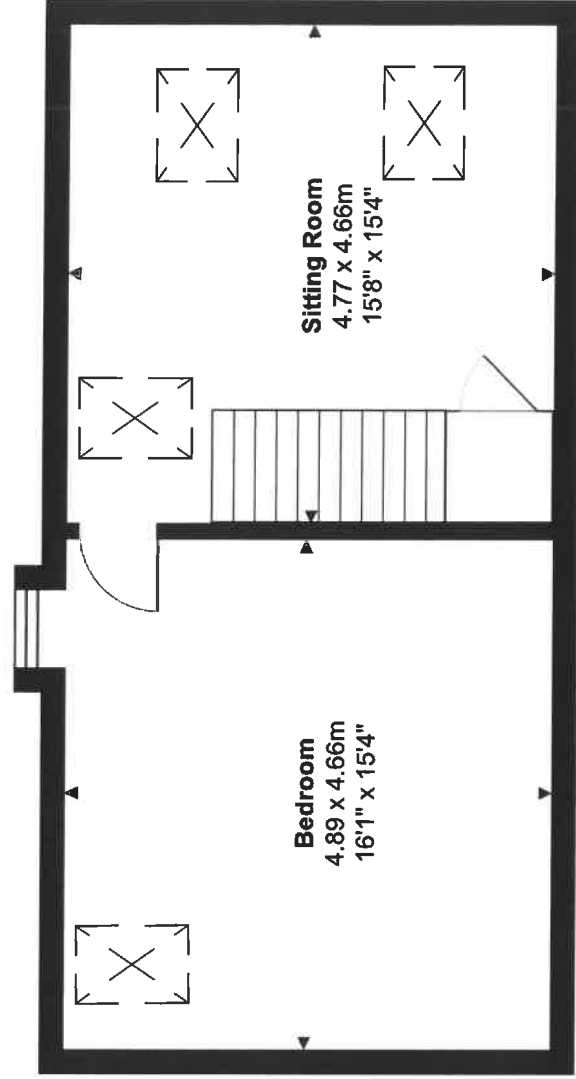

The Coach House,
 Battlefields, Lansdown,
 Bath BA1 9DD

Main House
 3603 Sq Ft - 334 Sq M
 Garage
 889 Sq Ft - 82 Sq M
 Total Area
 4492 Sq Ft - 417 Sq M

Ground Floor

First Floor

The Annexe, Battlefields
Total Area: 71.7 m² ... 771 ft²

Ground Floor

First Floor

All measurements are approximate and for display purposes only

Ground Floor

Total area: approx. 173.3 sq. metres (1865.8 sq. feet)

Whilst Every attempt has been made to ensure accuracy, all measurements should be treated as approximate and as such are for illustrative purposes only. Outbuildings not shown in true location.

The Cow Shed, Battlefields
Total Area: 60.4 m² ... 650 ft²

All measurements are approximate and for display purposes only