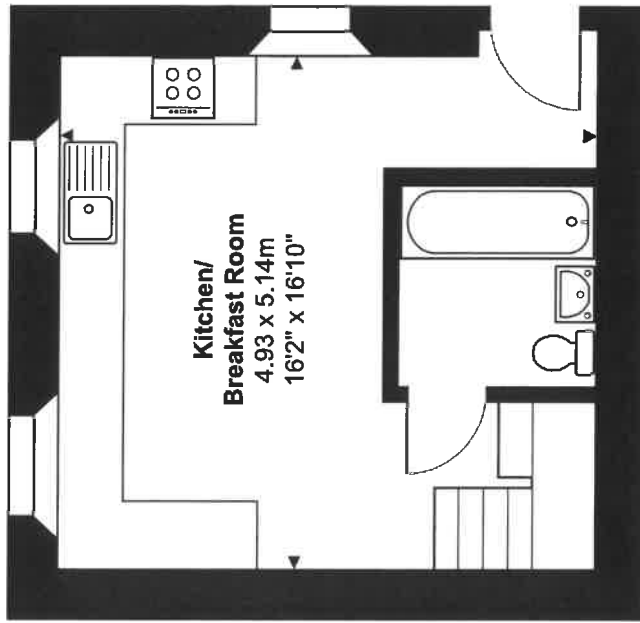

The Coach House,
 Battlefields, Lansdown,
 Bath BA1 9DD

Main House
 3603 Sq Ft - 334 Sq M
 Garage
 889 Sq Ft - 82 Sq M
 Total Area
 4492 Sq Ft - 417 Sq M

Ground Floor

First Floor

The Annexe, Battlefields
Total Area: 71.7 m² ... 771 ft²

Ground Floor

First Floor

All measurements are approximate and for display purposes only

Ground Floor

Total area: approx. 173.3 sq. metres (1865.8 sq. feet)

Whilst Every attempt has been made to ensure accuracy, all measurements should be treated as approximate and as such are for illustrative purposes only. Outbuildings not shown in true location.

The Cow Shed, Battlefields
Total Area: 60.4 m² ... 650 ft²

All measurements are approximate and for display purposes only