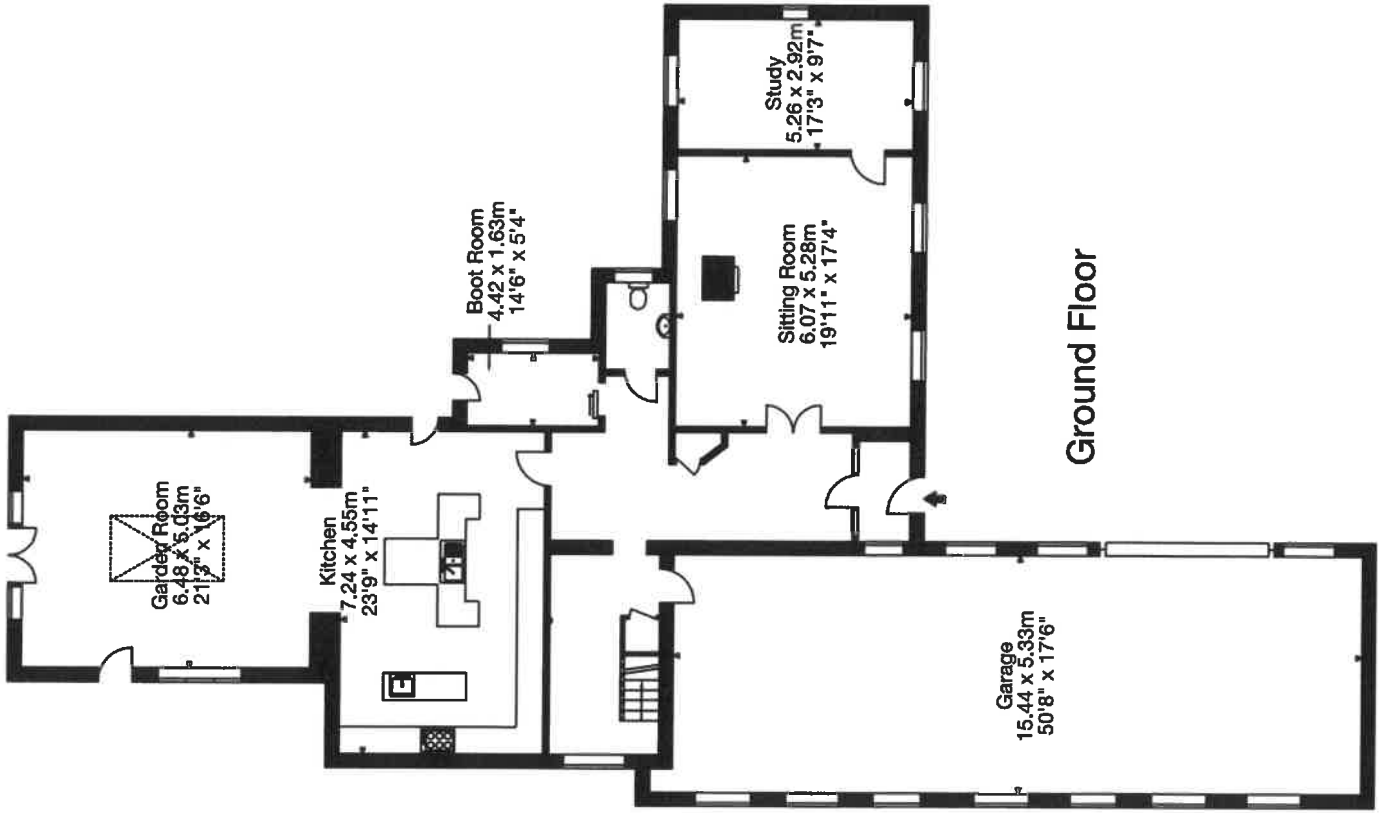

The Coach House,
 Battlefields, Lansdown,
 Bath BA1 9DD

Main House
 3603 Sq Ft - 334 Sq M
 Garage
 889 Sq Ft - 82 Sq M
 Total Area
 4492 Sq Ft - 417 Sq M

Ground Floor

First Floor

The Annexe, Battlefields
Total Area: 71.7 m² ... 771 ft²

Ground Floor

First Floor

All measurements are approximate and for display purposes only

Ground Floor

Total area: approx. 173.3 sq. metres (1865.8 sq. feet)

Whilst Every attempt has been made to ensure accuracy, all measurements should be treated as approximate and as such are for illustrative purposes only. Outbuildings not shown in true location.

The Cow Shed, Battlefields
Total Area: 60.4 m² ... 650 ft²

All measurements are approximate and for display purposes only