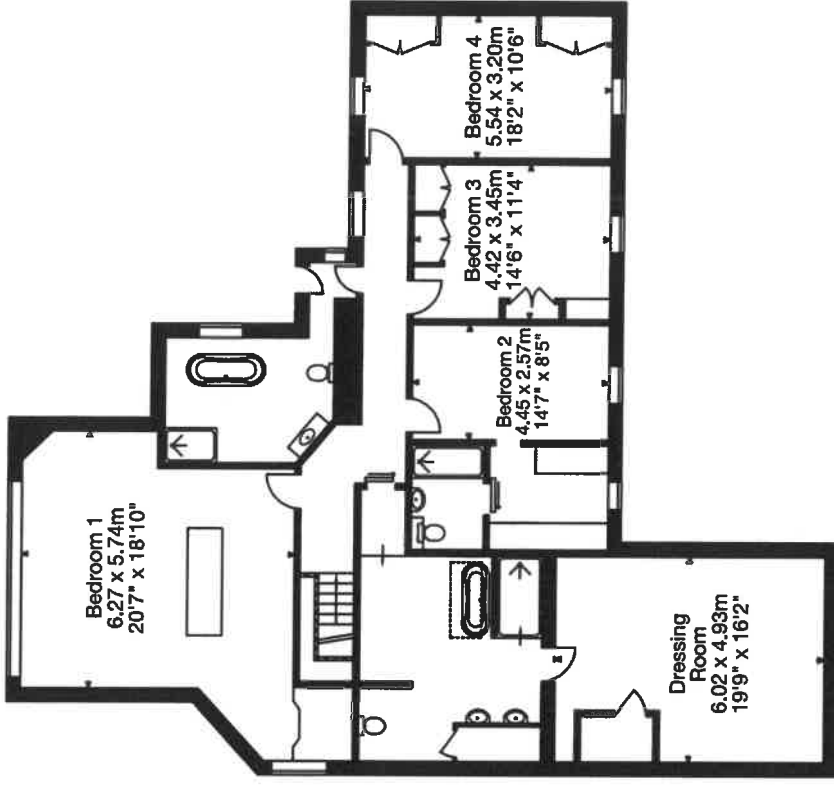

The Coach House,
 Battlefields, Lansdown,
 Bath BA1 9DD

Main House
 3603 Sq Ft - 334 Sq M
 Garage
 889 Sq Ft - 82 Sq M
 Total Area
 4492 Sq Ft - 417 Sq M

Ground Floor

First Floor

The Annexe, Battlefields
Total Area: 71.7 m² ... 771 ft²

Ground Floor

First Floor

All measurements are approximate and for display purposes only

Ground Floor

Total area: approx. 173.3 sq. metres (1865.8 sq. feet)

Whilst Every attempt has been made to ensure accuracy, all measurements should be treated as approximate and as such are for illustrative purposes only. Outbuildings not shown in true location.

The Cow Shed, Battlefields
Total Area: 60.4 m² ... 650 ft²

All measurements are approximate and for display purposes only