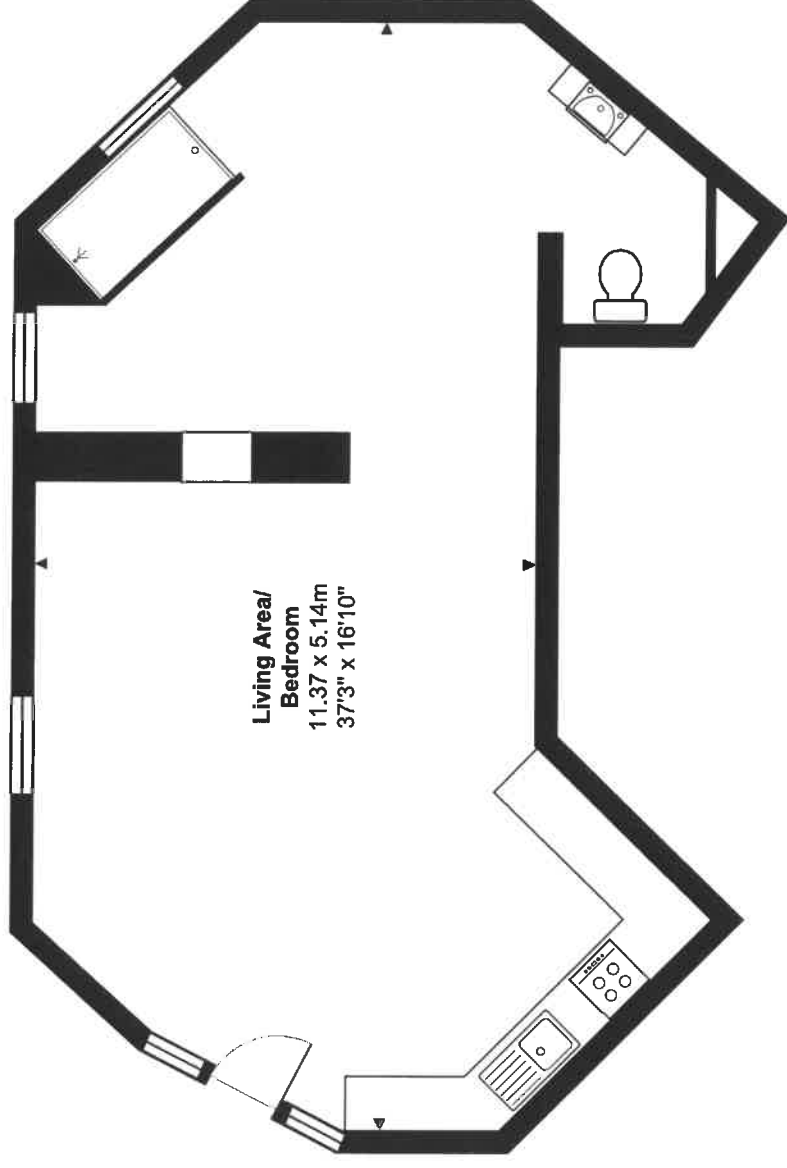

The Coach House,
 Battlefields, Lansdown,
 Bath BA1 9DD

Main House
 3603 Sq Ft - 334 Sq M
 Garage
 889 Sq Ft - 82 Sq M
 Total Area
 4492 Sq Ft - 417 Sq M

Ground Floor

First Floor

The Annexe, Battlefields
Total Area: 71.7 m² ... 771 ft²

Ground Floor

First Floor

All measurements are approximate and for display purposes only

Ground Floor

Total area: approx. 173.3 sq. metres (1865.8 sq. feet)

Whilst Every attempt has been made to ensure accuracy, all measurements should be treated as approximate and as such are for illustrative purposes only. Outbuildings not shown in true location.

The Cow Shed, Battlefields
Total Area: 60.4 m² ... 650 ft²

All measurements are approximate and for display purposes only